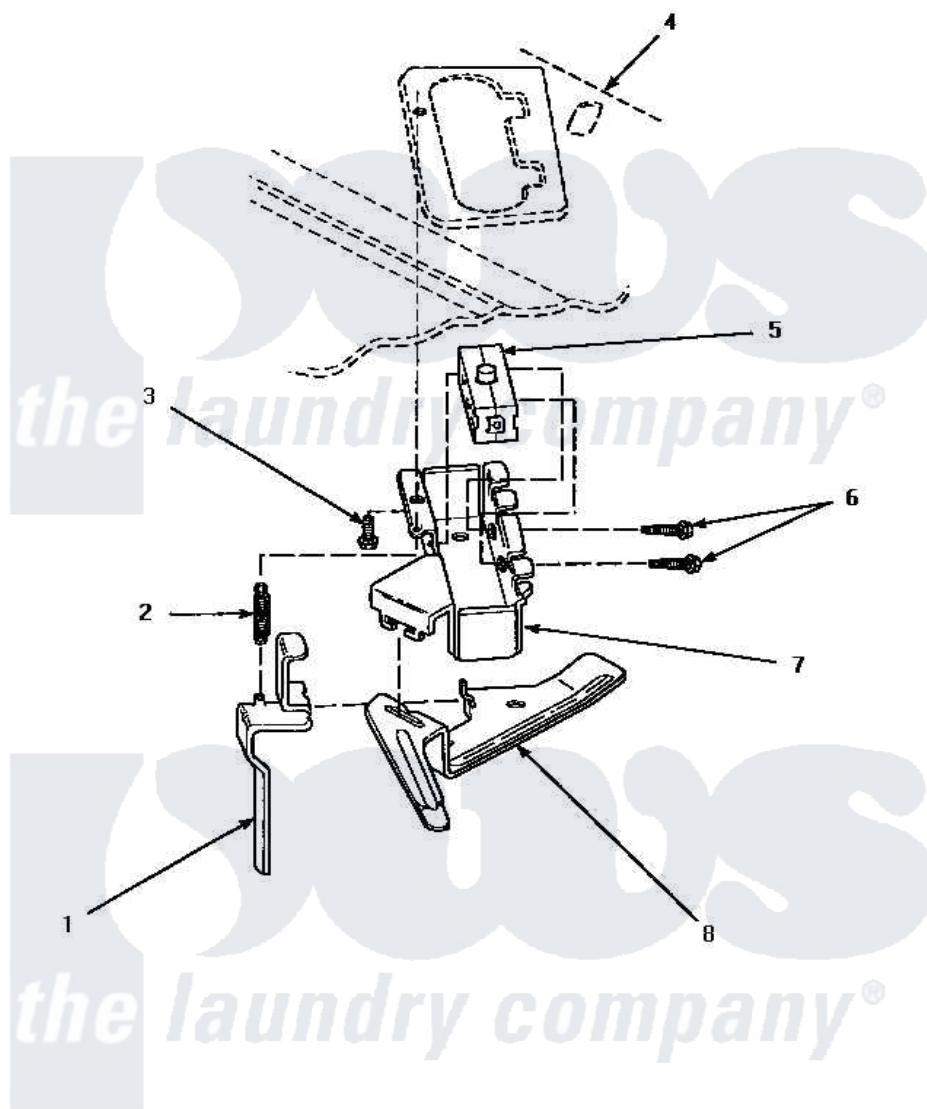

Amana AWM392L2 13 - OUT-OF-BALANCE SWITCH

OUT-OF-BALANCE SWITCH

Amana [Residential Amana AWM392L2 Washer Parts](#) Parts Diagram 13 - OUT-OF-BALANCE SWITCH
 Click on the part number to view part

Item	Original Part Number	Replaced By	Status	Part Description
1	33442			Lever, Unbalanced Load
2	33443			Spring
3	23962	W10116760		Screw
4	Y00000000		Not Available	SEE NOTE CABINET TOP -- (SEE CABINET TOP, LOADING DOOR AND CONTROL HOOD REAR PANEL PAGE)
5	33445	27001095		Switch, Lid
6	36510			Screw
7	36497P			Kit, Switch Holder
8	33441			Arm, Actuator