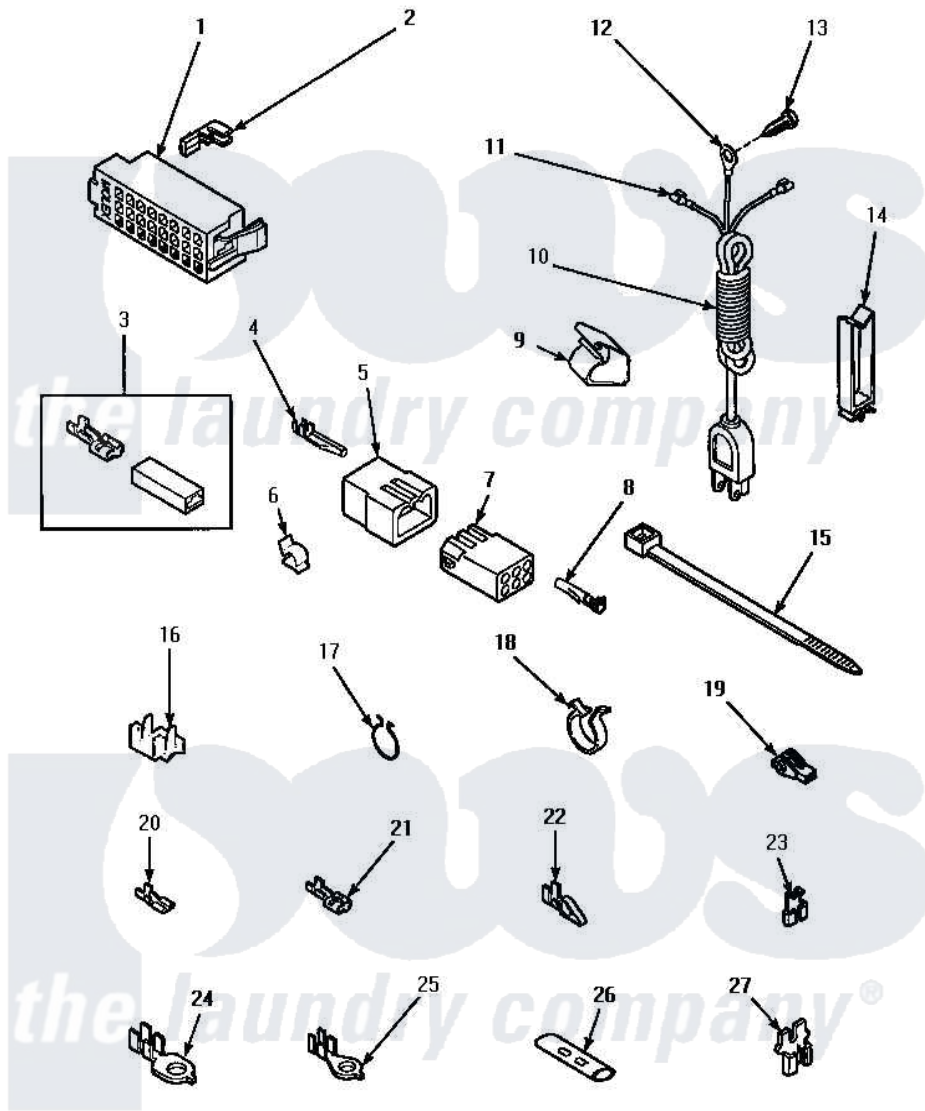

Amana AWM392L2 14 - POWER CORD & TERMINALS

POWER CORD AND TERMINALS

Amana [Residential Amana AWM392L2 Washer Parts](#) Parts Diagram 14 - POWER CORD & TERMINALS
 Click on the part number to view part

Item	Original Part Number	Replaced By	Status	Part Description
1	34123			Housing, LH -24 Position
"	32746			Housing, RH-24 Positi
2	Y00188			Molex Terminal
3	00234	00359		Terminal Ultra Pod 250 X032F
4	Y00116			Terminal, Pin-Male
5	23041			Plug, 6 Circuit
"	23033			Plug, 9 Circuit
"	26302		Not Available	PLUG,1 CIRCUIT
6	21036			Clip, Cable
7	26708			Receptacle, 6 Circuit
"	26301			Receptacle, Molex
"	26163			Receptacle, 9 Circuit
8	Y00117	5011-XX		093 Female Socket
9	35521		Not Available	CLIP, HARNESS HOLDER
10	Y34458		Not Available	POWER CORD ALL
11	03673		Not Available	NUT

12	Y0000000		Not Available	SEE NOTE GROUND WIRE
13	52909			Screw, 10B-16 X 1/2 HeX
14	36274		Not Available	CLIP, HARNESS
15	36466	M0321209		Tie-Electrical
16	Y00161	B5733302		Clip, Ground
17	51291			Clip, Wire
18	61510	504034		Clip, Wire
19	70210		Not Available	INSULATOR,BLUE
20	00112			Terminal, Spade-3/16 Fe
21	Y00119		Not Available	SPADE TERMINAL(18 GAUGE) (1/4 INCH-(1) 18 GAUGE WIRE)
22	00220		Not Available	TERMINAL,CRIMP-SINGLE
23	Y00120			Terminal, Flag-1/4 Fema
24	Y00113		Not Available	TERMINAL,RING-1/4 STUD
25	00110			No.10 18 Gauge Wire
26	21091		Not Available	CONNECTOR TWO 1/4 INCH MALE
27	29673		Not Available	DOUBLE CONNECTOR