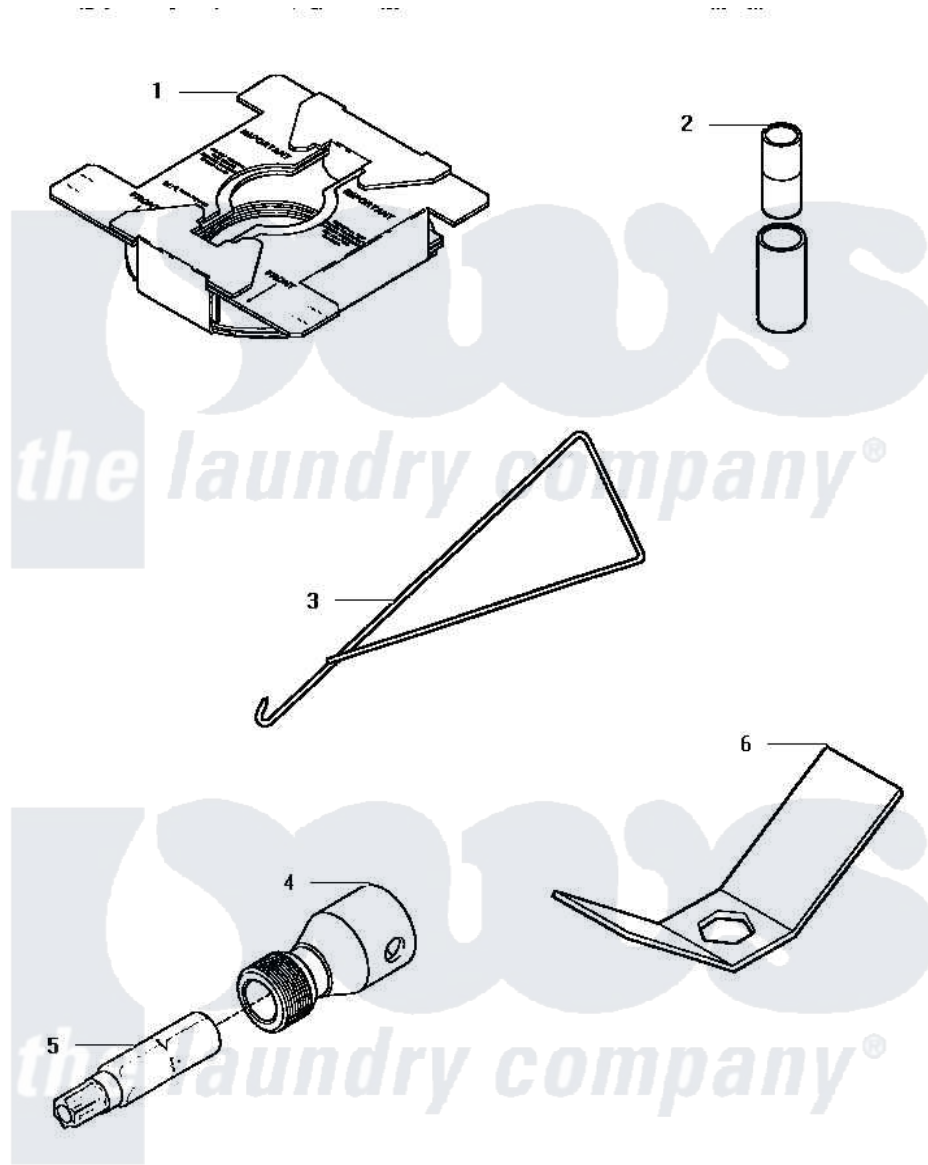

# Amana AWM392L2 15 - SPECIAL TOOLS

## SPECIAL TOOLS

Amana [Residential Amana AWM392L2 Washer Parts](#) Parts Diagram 15 - SPECIAL TOOLS  
 Click on the part number to view part

Item	Original Part Number	Replaced By	Status	Part Description
1	36926		Not Available	BRACE, SHIPPING
2	<a href="#">242P4</a>			Installer, Spring
3	289P4	<a href="#">321P4</a>		Hook, Spring
4	<a href="#">24161</a>			Torx Bit Holder
5	<a href="#">282P4</a>			T25 Tamper Resistant Bit
6	237P4	<a href="#">306P4</a>		Hex Wrench
NI	555P3	<a href="#">725P3</a>		Kit