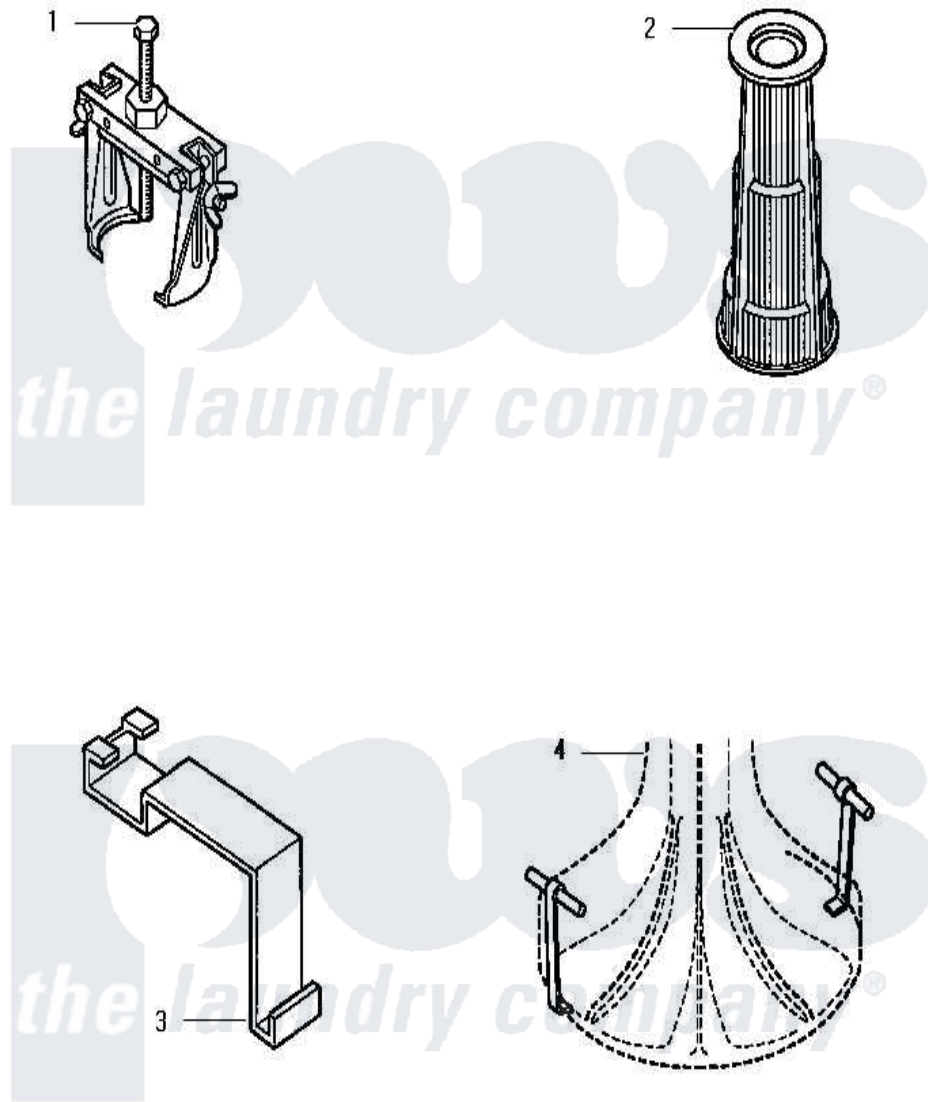

# Amana AWM392L2 16 - SPECIAL TOOLS

Amana Residential Amana AWM392L2 Washer Parts Parts Diagram 16 - SPECIAL TOOLS  
 Click on the part number to view part

Item	Original Part Number	Replaced By	Status	Part Description
1	<a href="#">294P4</a>			Bell Tool
2	<a href="#">293P4</a>			Seal Tool
3	<a href="#">273P4</a>			Tub Cover Gasket Tool
4	<a href="#">254P4P</a>			Agitator Hooks
NI	<a href="#">294P4A</a>			Jaw, Drive Bell Tool
"	<a href="#">294P4B</a>			Drive Bell Bolt