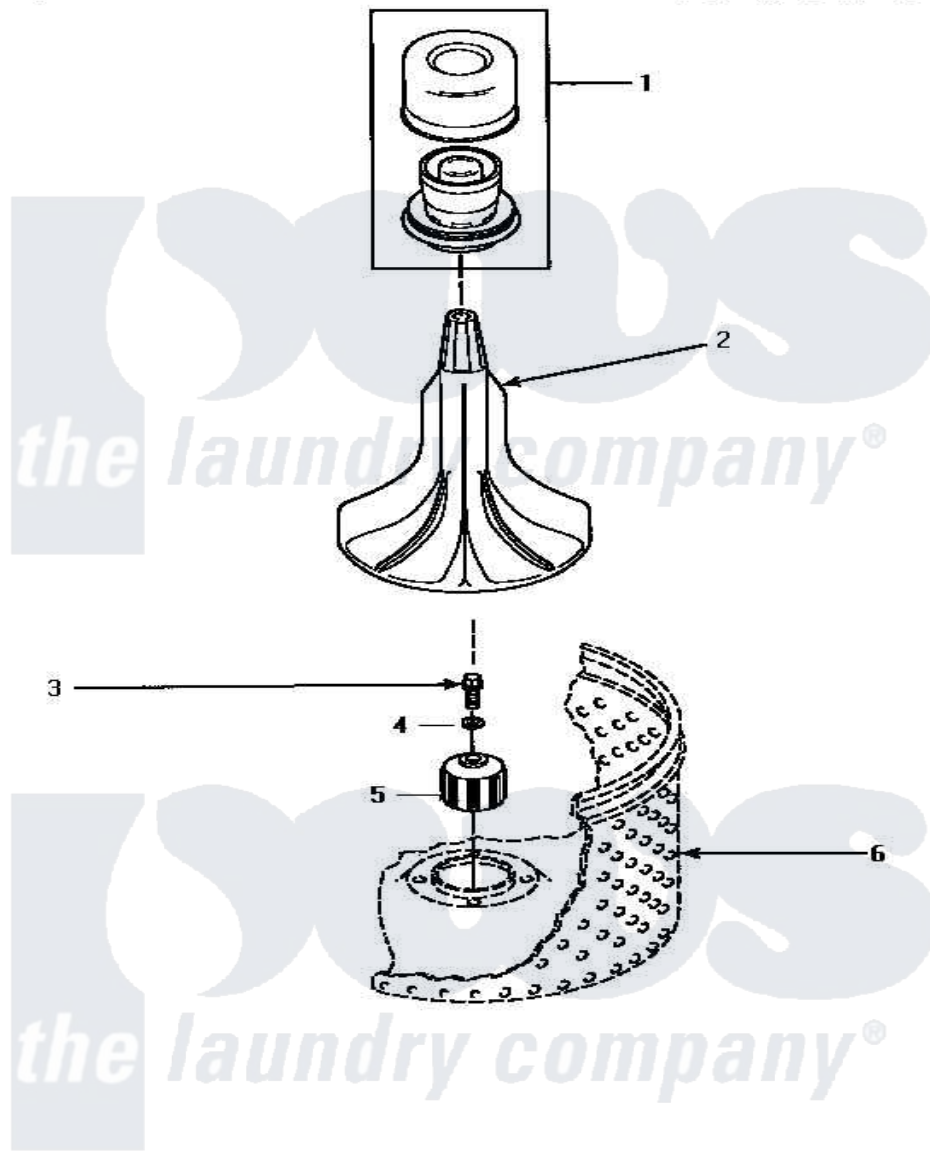

# Amana AWM392W 02 - AGITATOR & DRIVE BELL

## AGITATOR AND DRIVE BELL

Amana [Residential Amana AWM392W Washer Parts](#) Parts Diagram 02 - AGITATOR & DRIVE BELL  
 Click on the part number to view part

Item	Original Part Number	Replaced By	Status	Part Description
2	33514	<a href="#">40000501W</a>		Agitator, Flex Vane
3	34288	<a href="#">40065102</a>		Screw, Shoulder 1/4
4	<a href="#">36472</a>			O-Ring
5	34504P	<a href="#">R9900189</a>		Kit, Drive Bell And Seal
6	Y00000000		Not Available	SEE NOTE WASHTUB