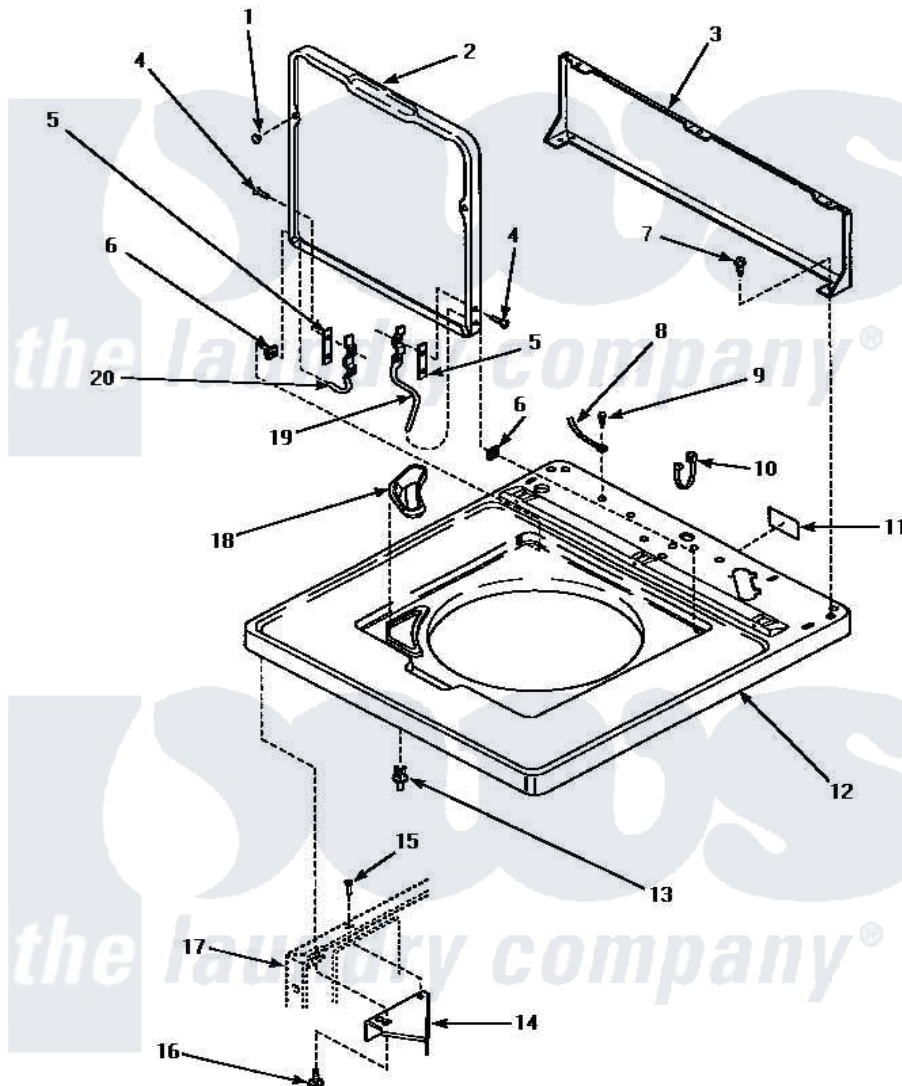

Amana AWM392W 04 - CAB TOP/LOADING DR & CTRL HOOD REAR PAN

*ADD SUFFIX LETTER TO PART NUMBER TO DESIGNATE COLOR.
 H Harvest Gold L Almond W White

CABINET TOP, LOADING DOOR AND CONTROL HOOD REAR PANEL

Amana Residential Amana AWM392W Washer Parts Parts Diagram 04 - CAB TOP/LOADING DR & CTRL HOOD REAR PAN

Click on the part number to view part

Item	Original Part Number	Replaced By	Status	Part Description
1	21685	40038001		Bumper
2	33541WP			Lid, W/Instructions
"	33541LP			Lid, W/Instructions
"	33541HP		Not Available	LID,W/INSTRUCTIONS
3	34903		Not Available	PANEL, BACK HOOD (USE 37782)
4	34337	W10119828		Screw, Lid Hinge Mounting
5	34338			Gasket, Hinge
6	33446	40008201		Bushing, Hinge
7	23962	W10116760		Screw
8	Y00000000		Not Available	SEE NOTE GROUND WIRE, GREEN
9	52909			Screw, 10B-16 X 1/2 HeX
10	21903	211881		Grommet, Cord Part Not Used-Gas Models Only
11	24903		Not Available	STICKER,DISCONNECT POW