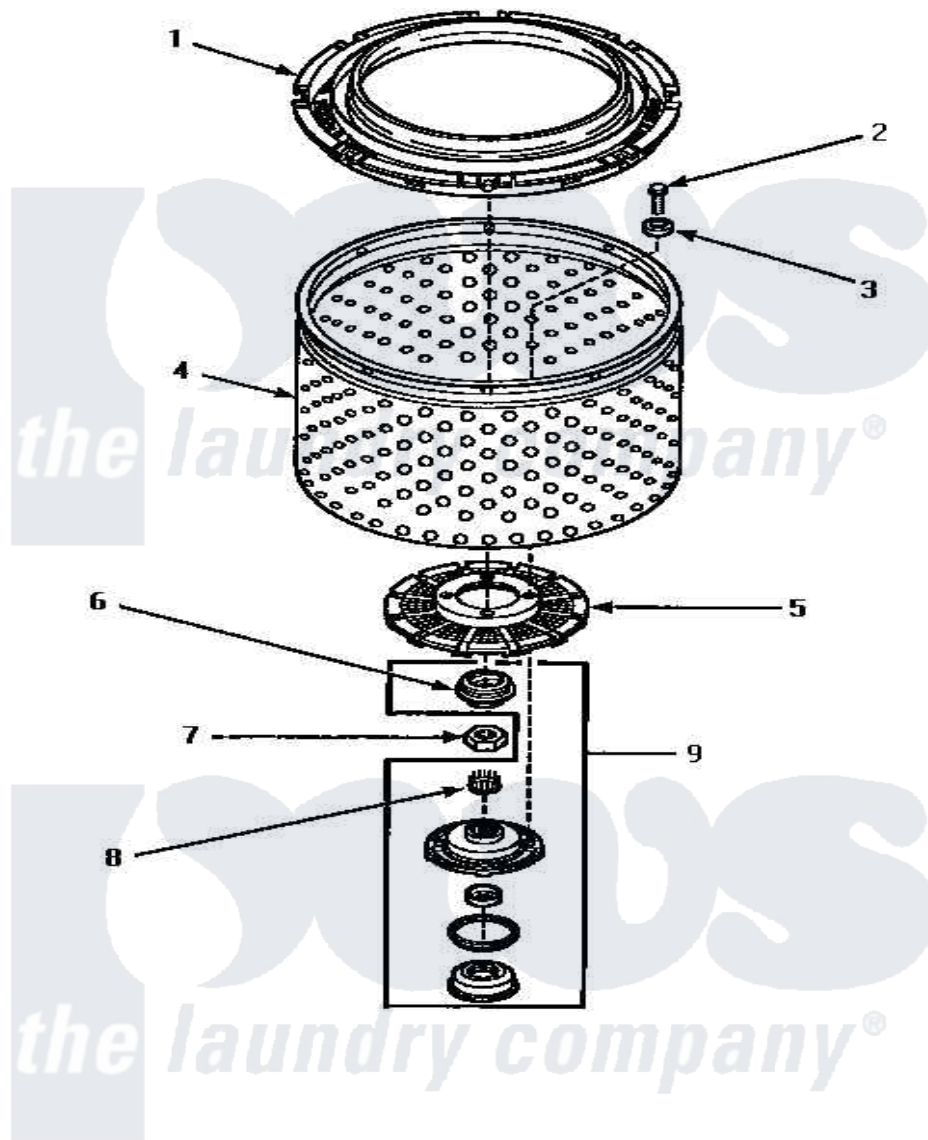

# Amana AWM392W 05 - CLOTHES GUARD/WASHTUB/LINT FILTER & HUB

## CLOTHES GUARD, WASHTUB, LINT FILTER AND HUB

Amana [Residential Amana AWM392W Washer Parts](#) Parts Diagram 05 - CLOTHES GUARD/WASHTUB/LINT FILTER & HUB

[Click on the part number to view part](#)

Item	Original Part Number	Replaced By	Status	Part Description
1	<a href="#">35035</a>			Guard, Clothes
2	27202	<a href="#">W10116787</a>		Screw
3	<a href="#">28094</a>			Gasket
4	33503P	<a href="#">39240P</a>		Wash Tub
5	32998	<a href="#">39371</a>		Filter Lin
6	34184	<a href="#">R9900189</a>		Kit, Drive Bell And Seal
7	Y29220	<a href="#">40016301</a>		Nut, Lock
8	29728	<a href="#">40008301</a>		Insert, Spline
9	495P3	<a href="#">R9900552</a>		Hub And Seal