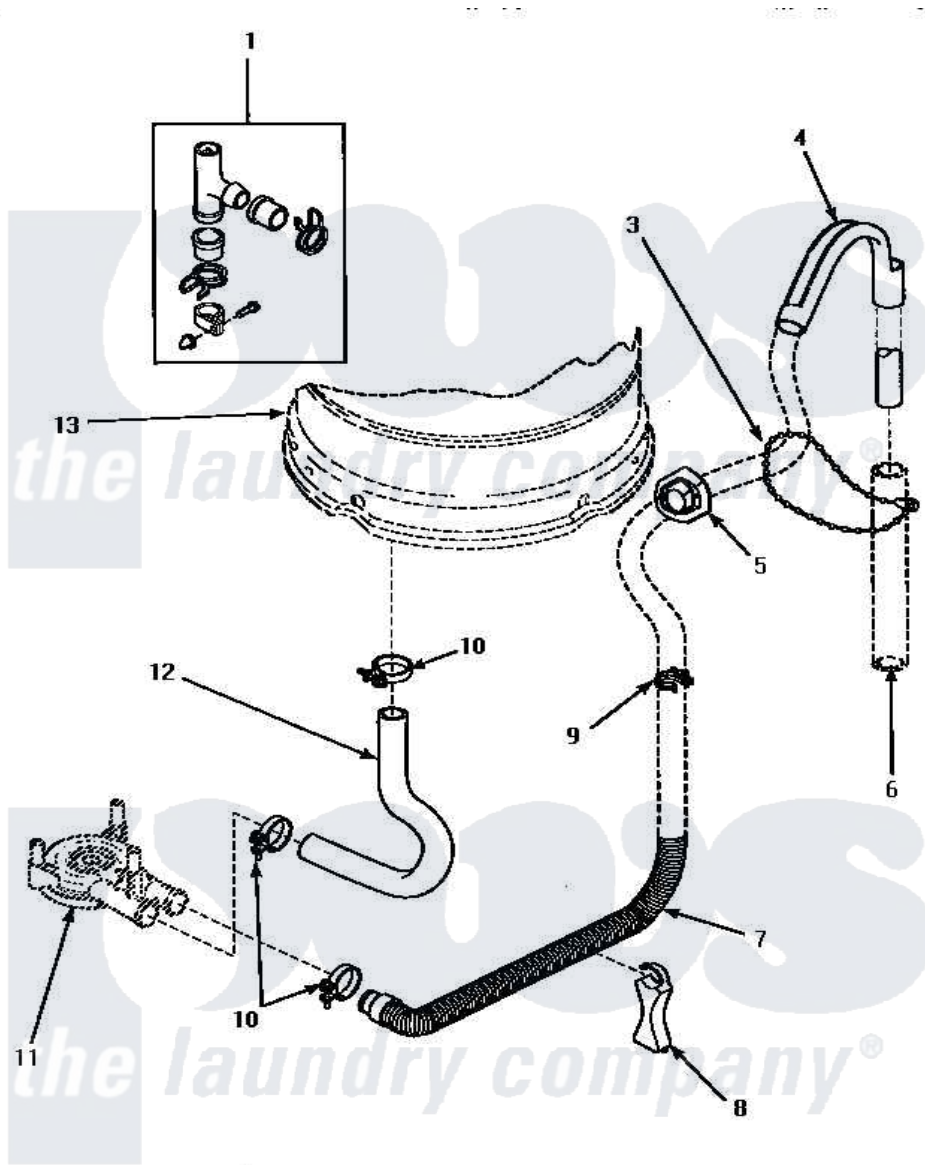

Amana AWM392W 06 - DRAIN HOSE & SIPHON BREAK

DRAIN HOSE AND SIPHON BREAK

Amana [Residential Amana AWM392W Washer Parts](#) Parts Diagram 06 - DRAIN HOSE & SIPHON BREAK
 Click on the part number to view part

Item	Original Part Number	Replaced By	Status	Part Description
1	562P3	76660		Break-Sphn
3	33489	8539404		Tie-Wire
4	33615	22003814		Retainer, Drain Hose
5	32219			Relief, Strain
6	Y00000000		Not Available	SEE NOTE STANDPIPE
7	34502	40053901		Hose, Drain
8	35487			Support, Hose
9	36014			Clip, Retainer-Hose
10	35384	285655		Clamp, Hose
11	Y00000000		Not Available	SEE NOTE PUMP ASSEMBLY
12	35753			Hose, Tub To Pump-Ddp
13	Y00000000		Not Available	SEE NOTE OUTER TUB
NI	406P3	451P3		Kit Drain Extension