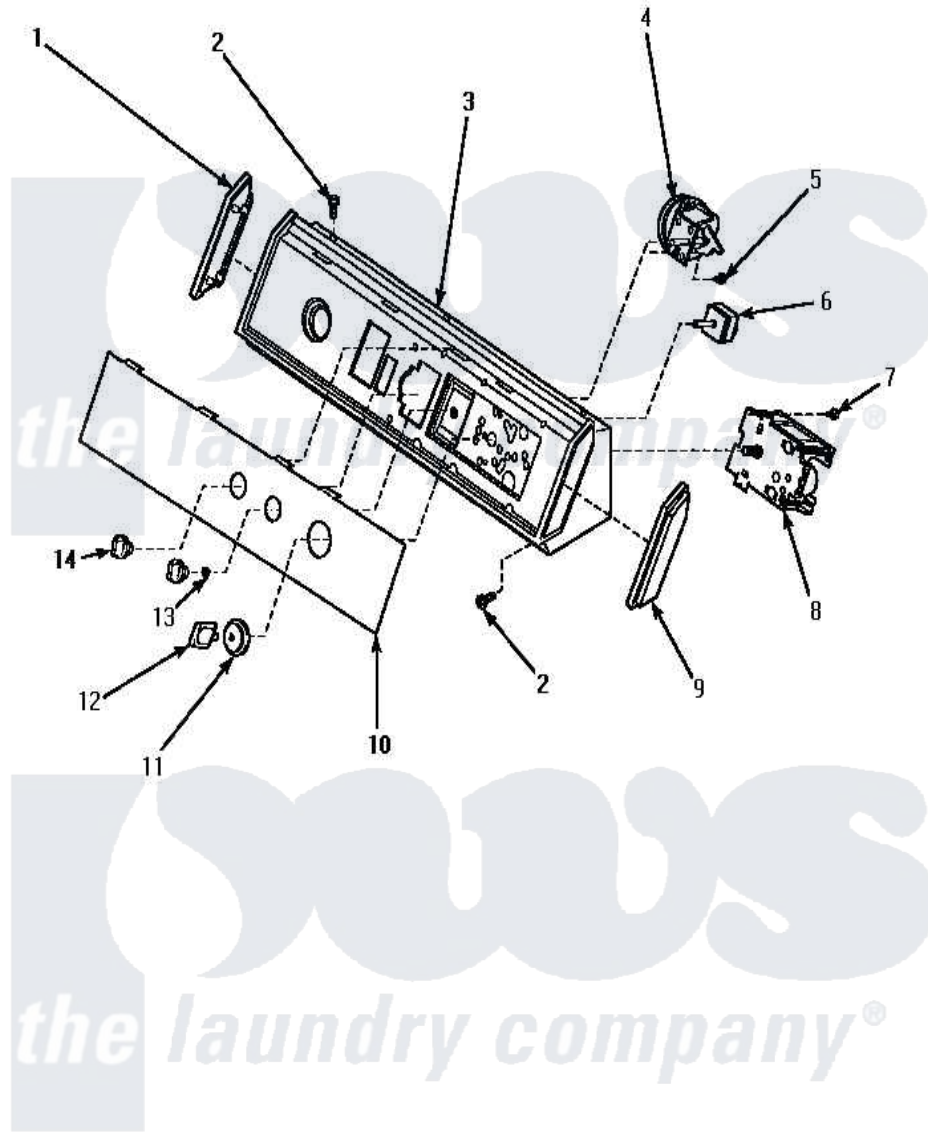

# Amana AWM392W 08 - GRAPHIC PANEL, CONTROL HOOD & CONTROLS

## GRAPHIC PANEL, CONTROL HOOD AND CONTROLS

Amana [Residential Amana AWM392W Washer Parts](#) Parts Diagram 08 - GRAPHIC PANEL, CONTROL HOOD & CONTROLS

[Click on the part number to view part](#)

Item	Original Part Number	Replaced By	Status	Part Description
"	NOTE:		Not Available	OUTER TUB COVER AND GASKET TOOL IS FOR REMOVAL OF 36025 OUTER TUB COVER FROM OUTER TUB AND INSTALLATION OF 32857 GASKET IN OUTER TUB COVER.
1	31249		Not Available	CAP,END-L.H.-CHROME
2	31752		Not Available	SCREW,No.8ABX3/4 POZIDRI
3	31811		Not Available	ASSY,HOOD & MOUNTING B
4	36045	<a href="#">40055101</a>		Switch, Pressure
5	<a href="#">31260</a>			Screw, No.8 X 3/8 Ind H
6	21300		Not Available	SWITCH,TEMPERATURE
7	23962	<a href="#">W10116760</a>		Screw
8	31239	<a href="#">31239P</a>		Timer 3 Cycle Package
9	<a href="#">31248</a>			Cap, End-RH-Chrome
10	35235	<a href="#">35235LAL</a>		Tip Toe Bath Drain

11	33817	Not Available	ASSY,TIMER SKIRT-BLACK
12	<a href="#">33897</a>		Knob, Timer-Washer-Blac
13	57584	Not Available	NUT
14	<a href="#">33610</a>		Assembly, Knob-Rotary-Black