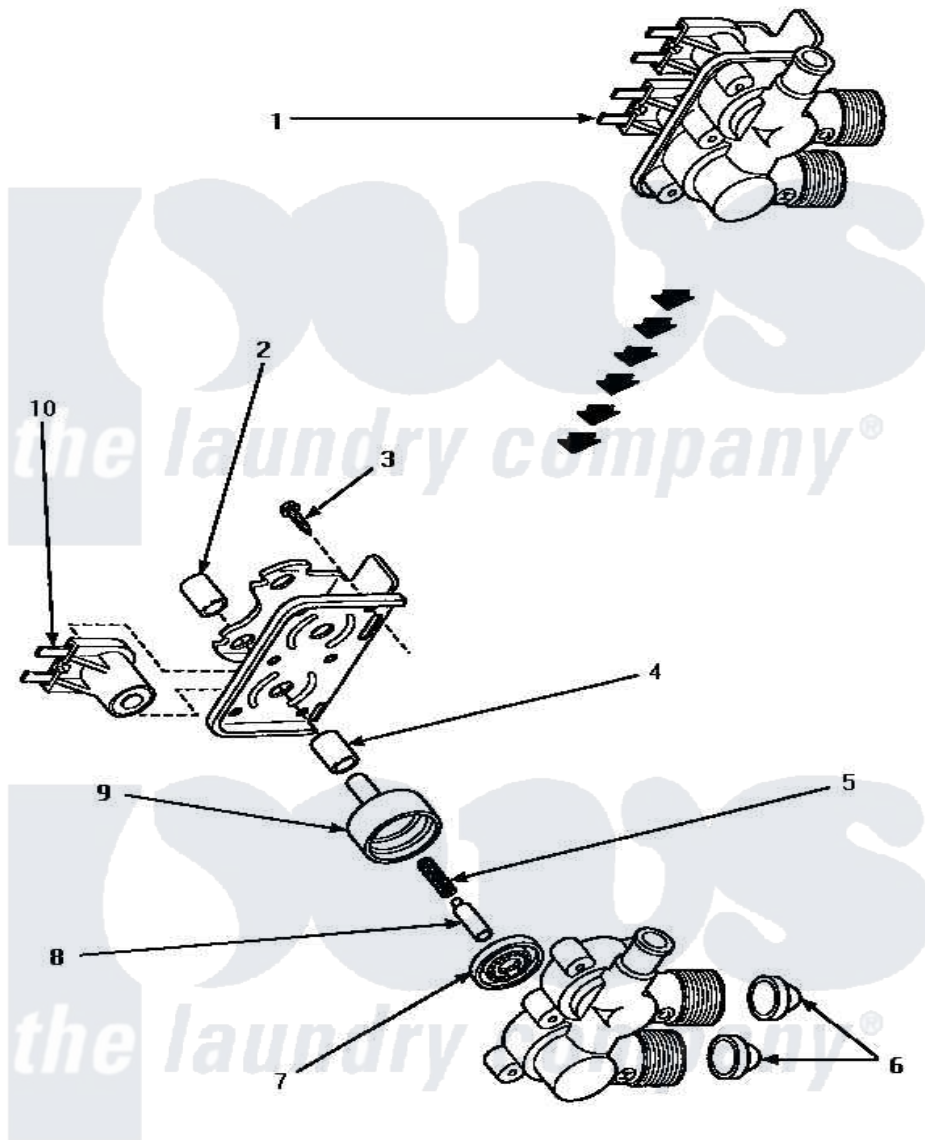

# Amana AWM392W 10 - MIXING VALVE ASSY

## MIXING VALVE ASSEMBLY

Amana [Residential Amana AWM392W Washer Parts](#) Parts Diagram 10 - MIXING VALVE ASSY

[Click on the part number to view part](#)

Item	Original Part Number	Replaced By	Status	Part Description
1	34963	<a href="#">34963P</a>		Valve Mixing Package
2	24128		Not Available	SLEEVE, LONG
3	25817C		Not Available	SCREW
4	24129		Not Available	SLEEVE, SHORT
5	23224E		Not Available	SPRING
6	24122	<a href="#">22002960</a>		Strainer, Washer Inlet
7	24134		Not Available	DIAPHRAGM
8	24132		Not Available	ARMATURE
9	<a href="#">24130</a>			Guide, Armature
10	33930A	<a href="#">33930</a>		Valve, Mixing