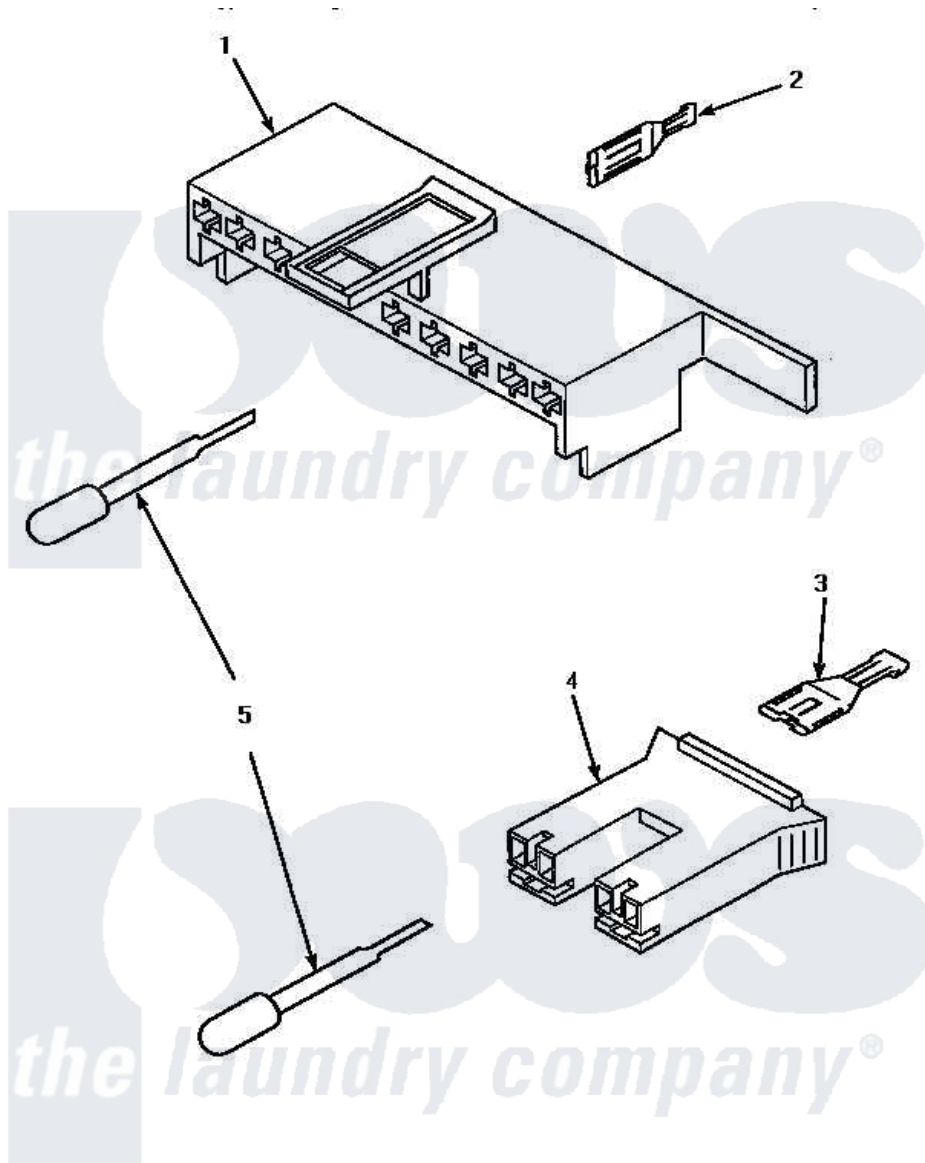

Amana AWM392W 11 - MIXING VALVE, MOTOR CONN BLOCKS & TERM

MIXING VALVE AND MOTOR CONNECTION BLOCKS, TERMINALS AND TERMINAL EXTRACTOR TOOL

Amana [Residential Amana AWM392W Washer Parts](#) Parts Diagram 11 - MIXING VALVE, MOTOR CONN BLOCKS & TERM

[Click on the part number to view part](#)

Item	Original Part Number	Replaced By	Status	Part Description
1	34677			10 Circuit Plug
2	Y00188			Molex Terminal
3	Y00121		Not Available	SPADE TERMINAL(12 GAUGE) (1/4 INCH-(2) 18 GAUGE WIRES O
4	34676			Plug
"	34675		Not Available	PLUG
5	283P4			Terminal Extractor Tool