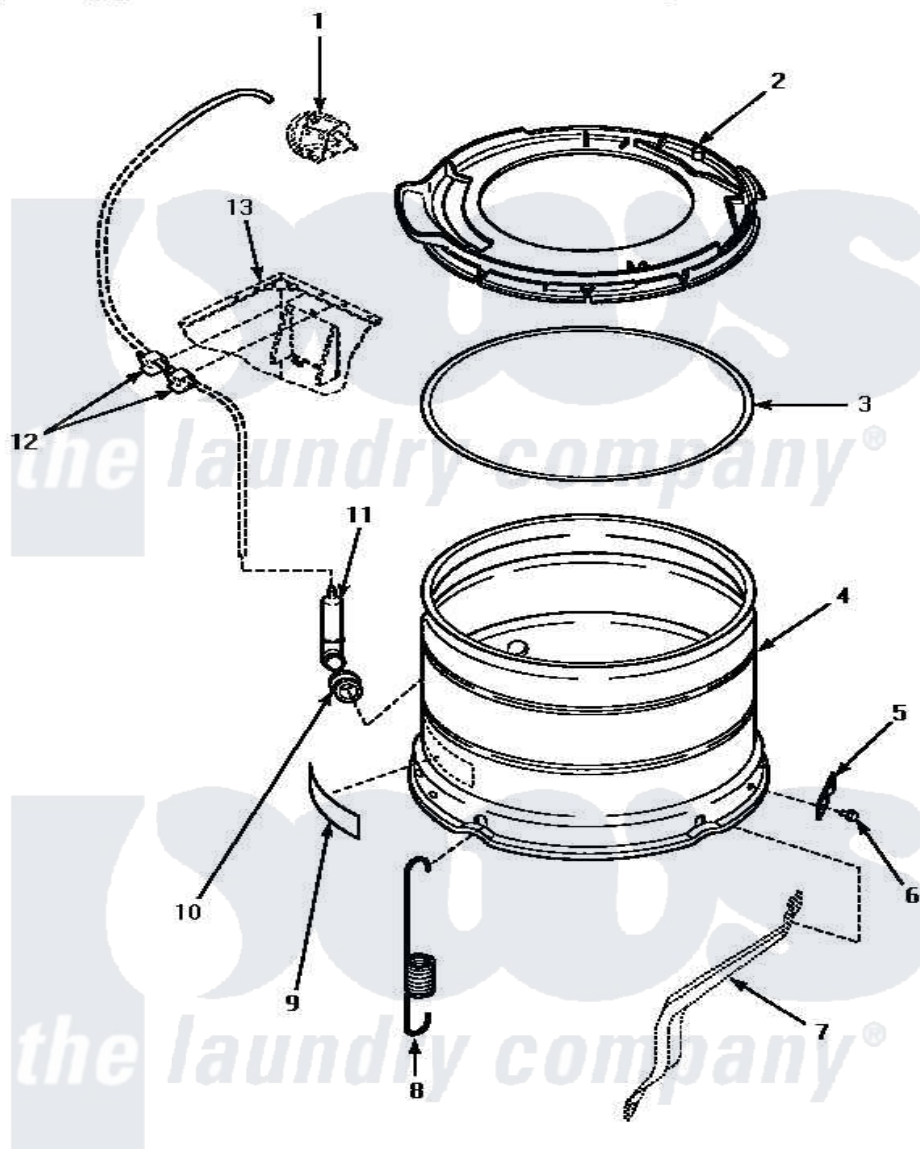

Amana AWM392W 13 - OUTER TUB, COVER & PRESSURE HOSE

OUTER TUB, COVER AND PRESSURE HOSE

Amana [Residential Amana AWM392W Washer Parts](#) Parts Diagram 13 - OUTER TUB, COVER & PRESSURE HOSE

[Click on the part number to view part](#)

Item	Original Part Number	Replaced By	Status	Part Description
1	Y00000000		Not Available	SEE NOTE PRESSURE SWITCH
2	36025	36025P		Assembly, Tub Cover and Gasket
3	32857			Gasket, Tub Cover Small
4	34438P			Assembly, Outer Tub
5	27926			Plate, Leg .063
6	35369	40128701		Screw, 5/16-18 X .50
7	Y00000000		Not Available	SEE NOTE SUPPORT LEG
8	35948			Spring, Leg-Large Tub
9	500049		Not Available	STICKER
10	29175	40037801		Grommet
11	30907	40008501		Assembly, Pressure Bulb
12	21036			Clip, Cable
13	Y00000000		Not Available	SEE NOTE CABINET