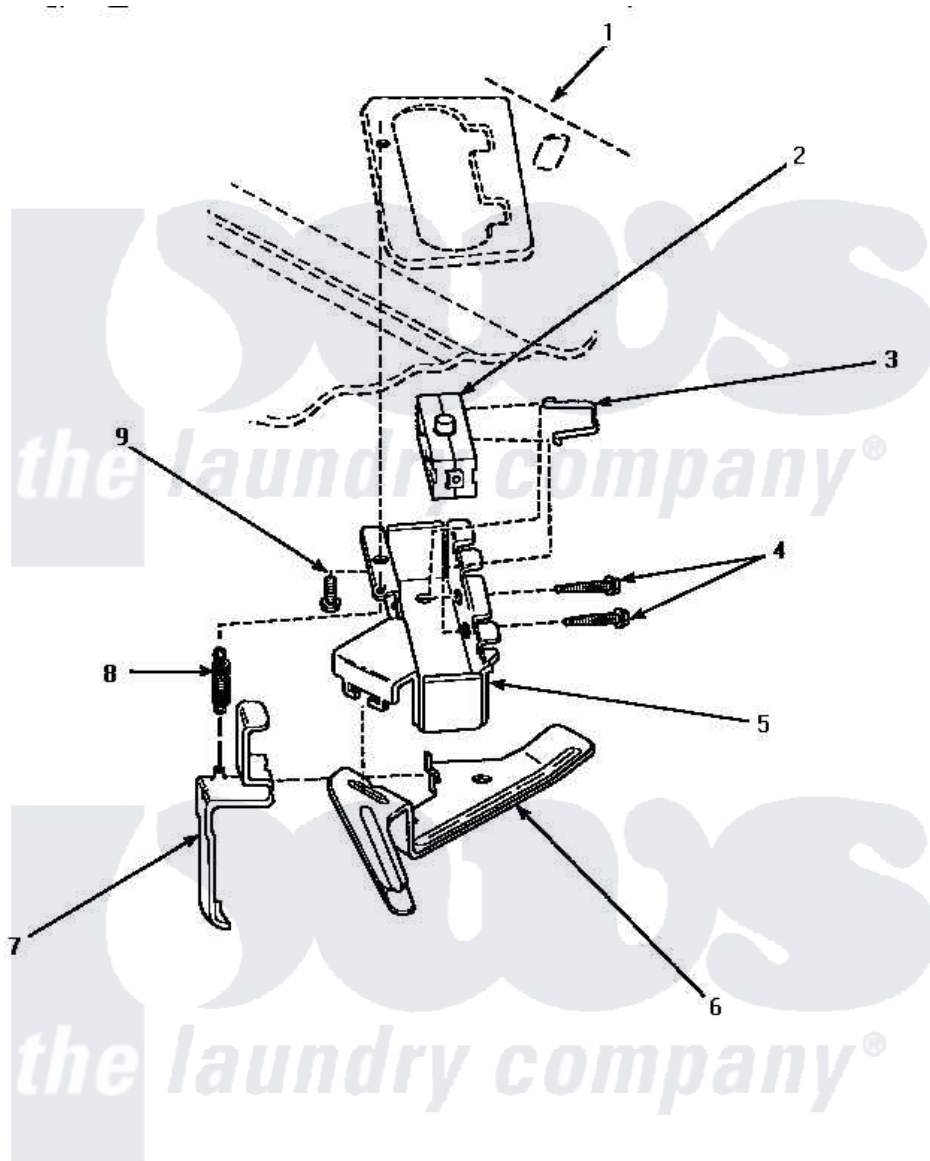

Amana AWM392W 14 - OUT-OF-BALANCE SWITCH

OUT-OF-BALANCE SWITCH

Amana [Residential Amana AWM392W Washer Parts](#) Parts Diagram 14 - OUT-OF-BALANCE SWITCH
 Click on the part number to view part

Item	Original Part Number	Replaced By	Status	Part Description
1	Y00000000		Not Available	SEE NOTE CABINET TOP
2	33445	27001095		Switch, Lid
3	33433		Not Available	CLIP,HOLDER-SWITCH
4	36510			Screw
5	34679P		Not Available	SWITCH HOLDER
6	33441			Arm, Actuator
7	33442			Lever, Unbalanced Load
8	33443			Spring
9	23962	W10116760		Screw