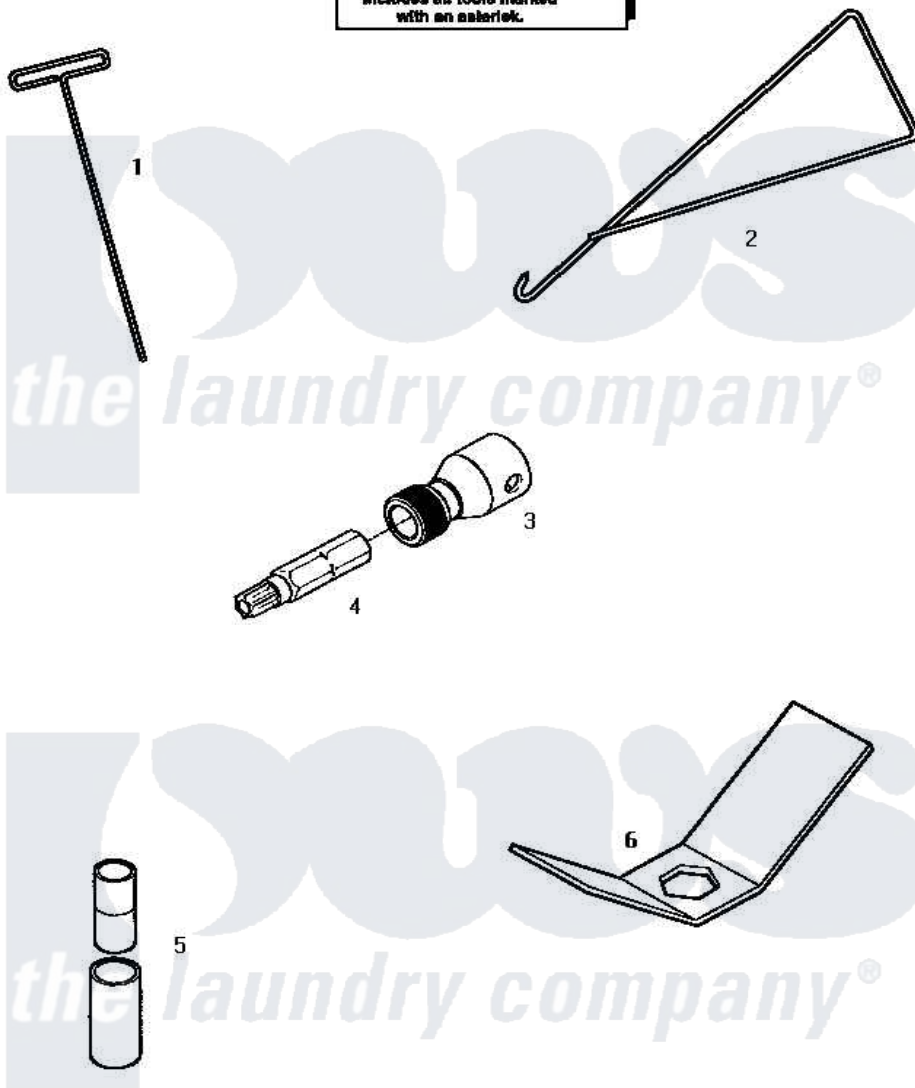

Amana AWM392W 16 - SPECIAL TOOLS

555P3 TOOL KIT
Includes all tools marked with an asterisk.

SPECIAL TOOLS

Amana [Residential Amana AWM392W Washer Parts](#) Parts Diagram 16 - SPECIAL TOOLS

[Click on the part number to view part](#)

Item	Original Part Number	Replaced By	Status	Part Description
1	291P4		Not Available	WRENCH, T - ALLEN
2	289P4	321P4		Hook, Spring
3	24161			Torx Bit Holder
4	282P4			T25 Tamper Resistant Bit
5	242P4			Installer, Spring
6	237P4	306P4		Hex Wrench
NI	555P3	725P3		Kit