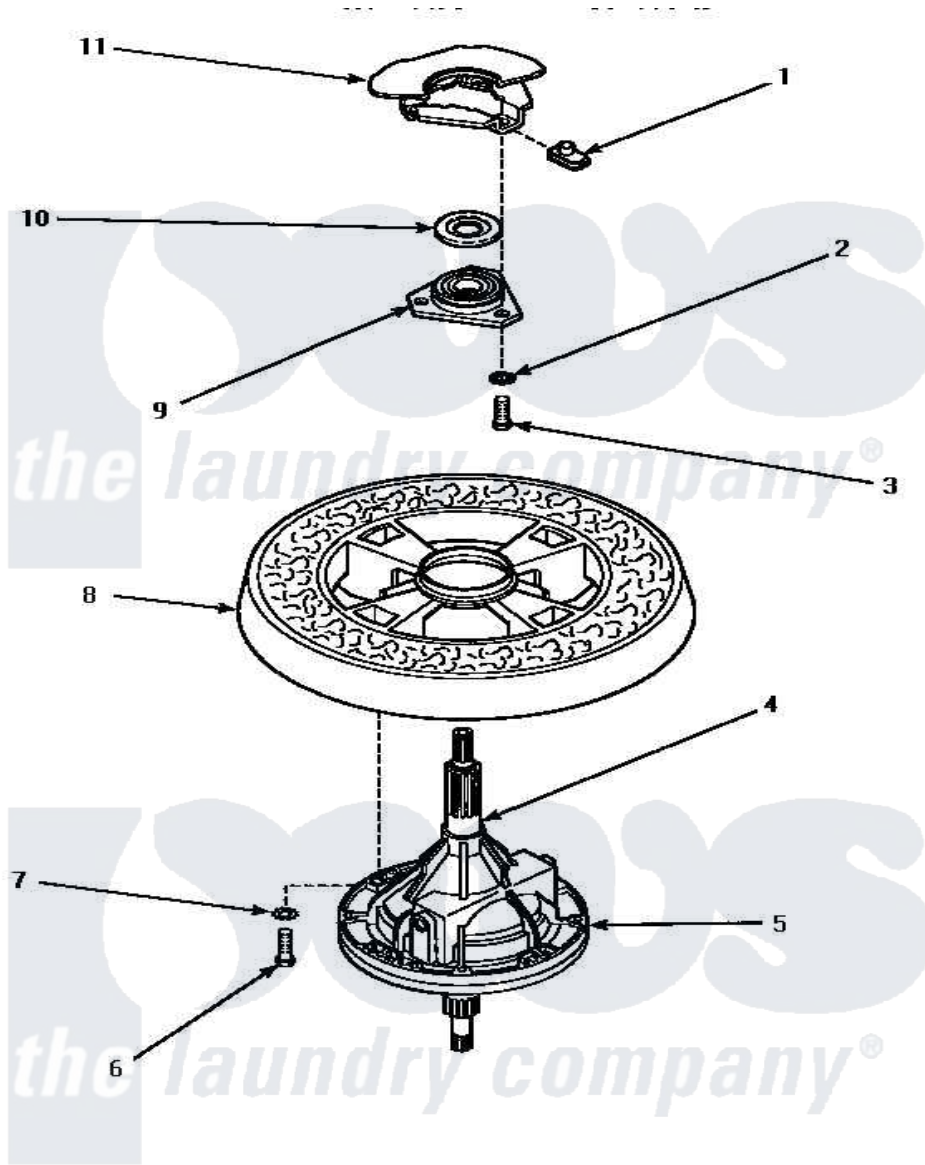

Amana AWM392W 18 - TRANSMISSION ASSY & BALANCE RING

TRANSMISSION ASSEMBLY AND BALANCE RING

Amana [Residential Amana AWM392W Washer Parts](#) Parts Diagram 18 - TRANSMISSION ASSY & BALANCE RING

[Click on the part number to view part](#)

Item	Original Part Number	Replaced By	Status	Part Description
1	27222			Nut, Retainer 5/16-18
2	04366			Lockwasher, 5/16intshkp
3	01355		Not Available	SCREW
4	27604P			Never-Seeze 1 Oz Tube
5	Y34526	34526P		Assembly, Transmission
6	27200		Not Available	CAP SCREW
7	02431			Lockwasher, 1/4 Ext Shk
8	34731		Not Available	ASSY,BALANCE RING-COMPL
9	27182	40004201P		Main Bearing Assembly
10	27187			Flinger
11	Y00000000		Not Available	SEE NOTE OUTER TUB