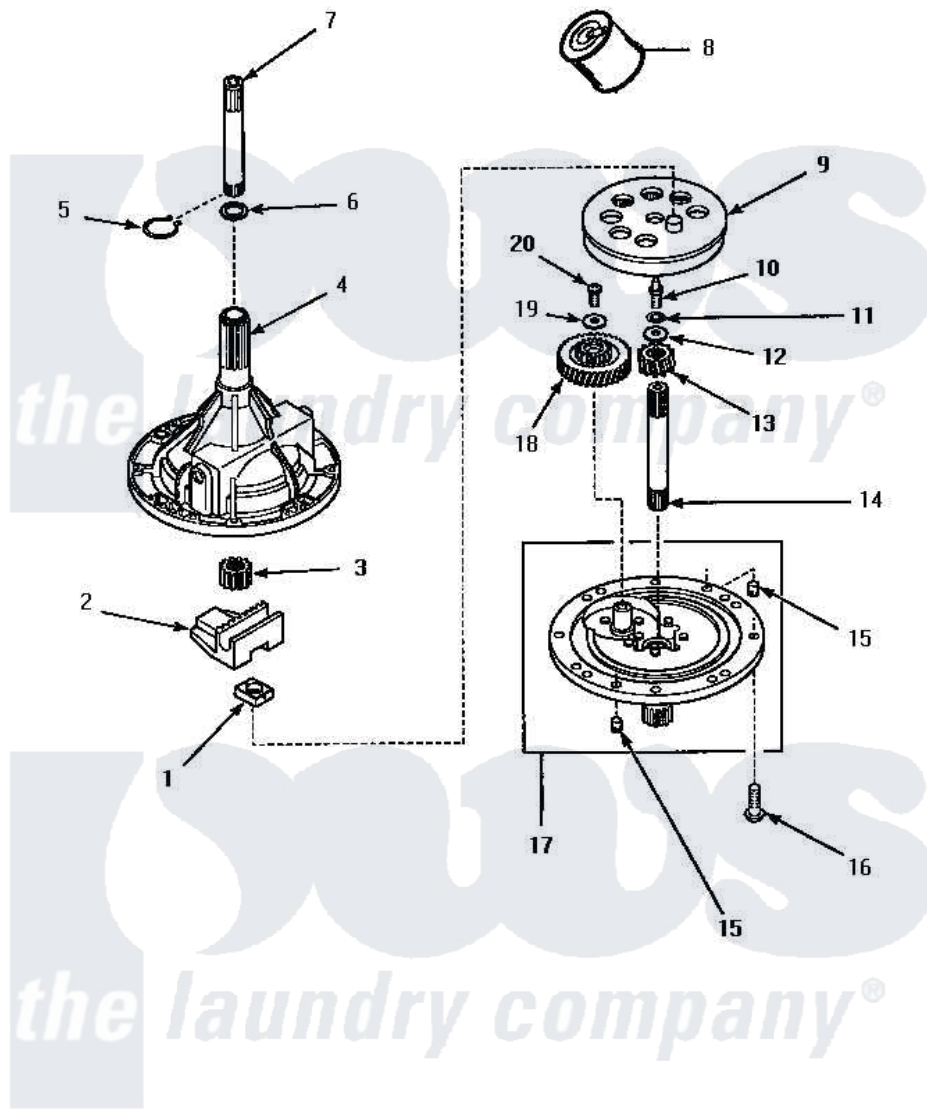

Amana AWM392W2 01 - 34526P TRANSMISSION ASSY

34526P TRANSMISSION ASSEMBLY

Amana Residential Amana AWM392W2 Washer Parts Parts Diagram 01 - 34526P TRANSMISSION ASSY
 Click on the part number to view part

Item	Original Part Number	Replaced By	Status	Part Description
1	26493			Slide
2	Y31526			Rack
3	27003			Pinion, Agitator
4	33223		Not Available	ASSY, TRANSMISSION CASE
5	27197			Ring, Retaining
6	35092			Washer, 3628id X 1.00 X .056
7	Y36570			Shaft, Output
8	27243P			Oil, CW Transmission F-
9	26577			Assembly, Gear And Stud
10	27030		Not Available	SCREW, 1/4-20 SPECIAL
11	21456			Lockwasher, 1/4 Intshkp
12	26509	40041501		Washer
13	36562			Pinion, Drive
14	34853			Shaft, Input
15	27172			Pin, Dowel
16	32814		Not Available	SCREW, 1/4-20X7/8 SERRA

17	34854	38290	Assembly, Cover
18	29161		Gear, Reduction
19	29260	Not Available	WASHER
20	29273		Screw, 1/4-20 X 3/8
NI	37577P	Not Available	SEALANT