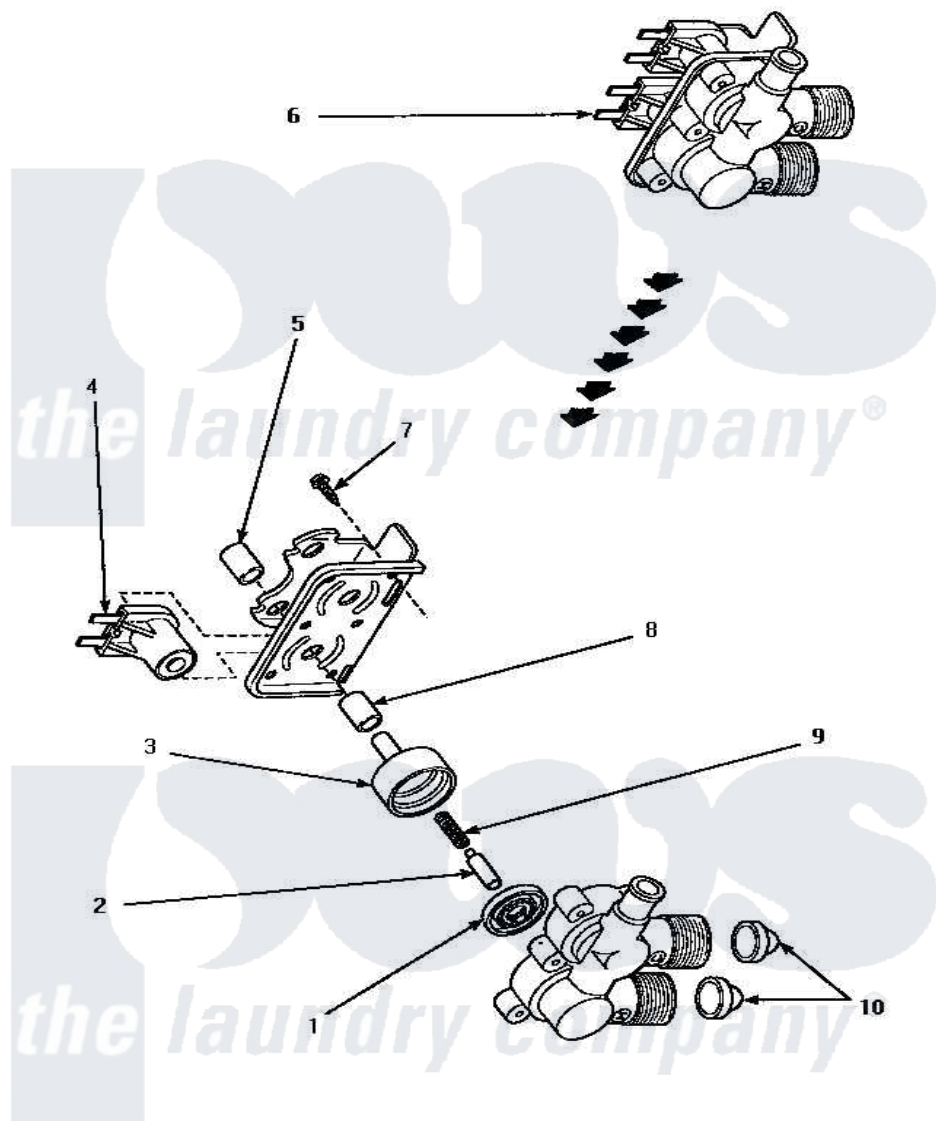

Amana AWM392W2 02 - 34963 MIXING VALVE ASSY

34963 MIXING VALVE ASSEMBLY

Amana [Residential Amana AWM392W2 Washer Parts](#) Parts Diagram 02 - 34963 MIXING VALVE ASSY
 Click on the part number to view part

Item	Original Part Number	Replaced By	Status	Part Description
1	24134		Not Available	DIAPHRAGM
2	24132		Not Available	ARMATURE
3	24130			Guide, Armature
4	33930A	33930		Valve, Mixing
5	24128		Not Available	SLEEVE, LONG
6	34963	34963P		Valve Mixing Package
7	25817C		Not Available	SCREW
8	24129		Not Available	SLEEVE, SHORT
9	23224E		Not Available	SPRING
10	24122	22002960		Strainer, Washer Inlet