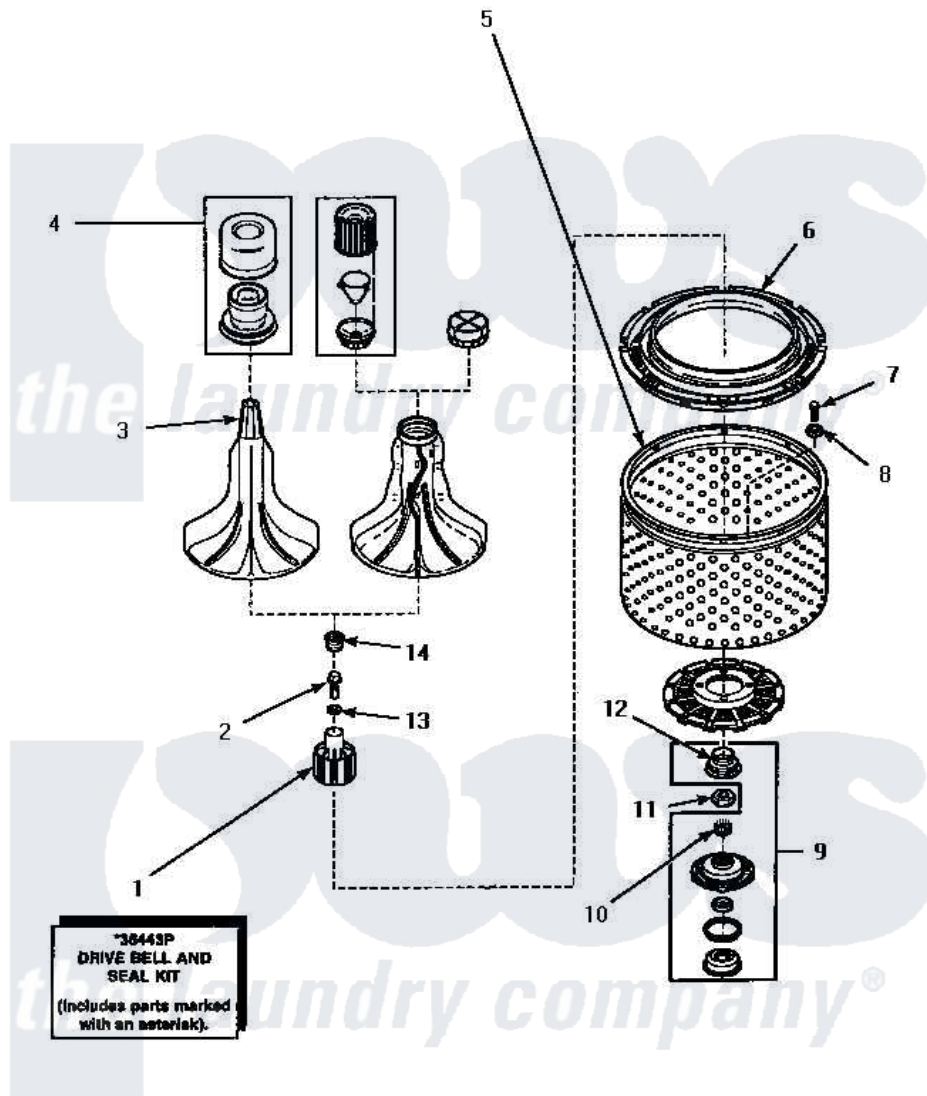

# Amana AWM392W2 03 - AGITATOR/DRIVE BELL/SEAL KIT/TUB & HUB

**AGITATOR, DRIVE BELL, SEAL KIT, WASH TUB AND HUB**  
 (All models except AWM190W2, AWM270W2, AWM290L2 and AWM290W2)

Amana [Residential Amana AWM392W2 Washer Parts](#) Parts Diagram 03 - AGITATOR/DRIVE BELL/SEAL KIT/TUB & HUB

Click on the part number to view part

Item	Original Part Number	Replaced By	Status	Part Description
1	Y00000000		Not Available	SEE NOTE DRIVE BELL
2	34288	<a href="#">40065102</a>		Screw, Shoulder 1/4
3	33514	<a href="#">40000501W</a>		Agitator, Flex Vane
4	<a href="#">33510</a>			Assembly, Dispenser-Fabric
5	33501P	<a href="#">R9900144</a>		Kit- Wash
"	33503P	<a href="#">39240P</a>		Wash Tub
6	<a href="#">35035</a>			Guard, Clothes
7	27202	<a href="#">W10116787</a>		Screw
8	<a href="#">28094</a>			Gasket
9	495P3	<a href="#">R9900552</a>		Hub And Seal
10	29728	<a href="#">40008301</a>		Insert, Spline
11	Y29220	<a href="#">40016301</a>		Nut, Lock
12	36425	<a href="#">40016101</a>		Seal, Bell Drive
13	<a href="#">36472</a>			O-Ring
14	36511	<a href="#">40008401</a>		Plug, Bell
NI	36443P	<a href="#">R9900189</a>		Kit, Drive Bell And Seal