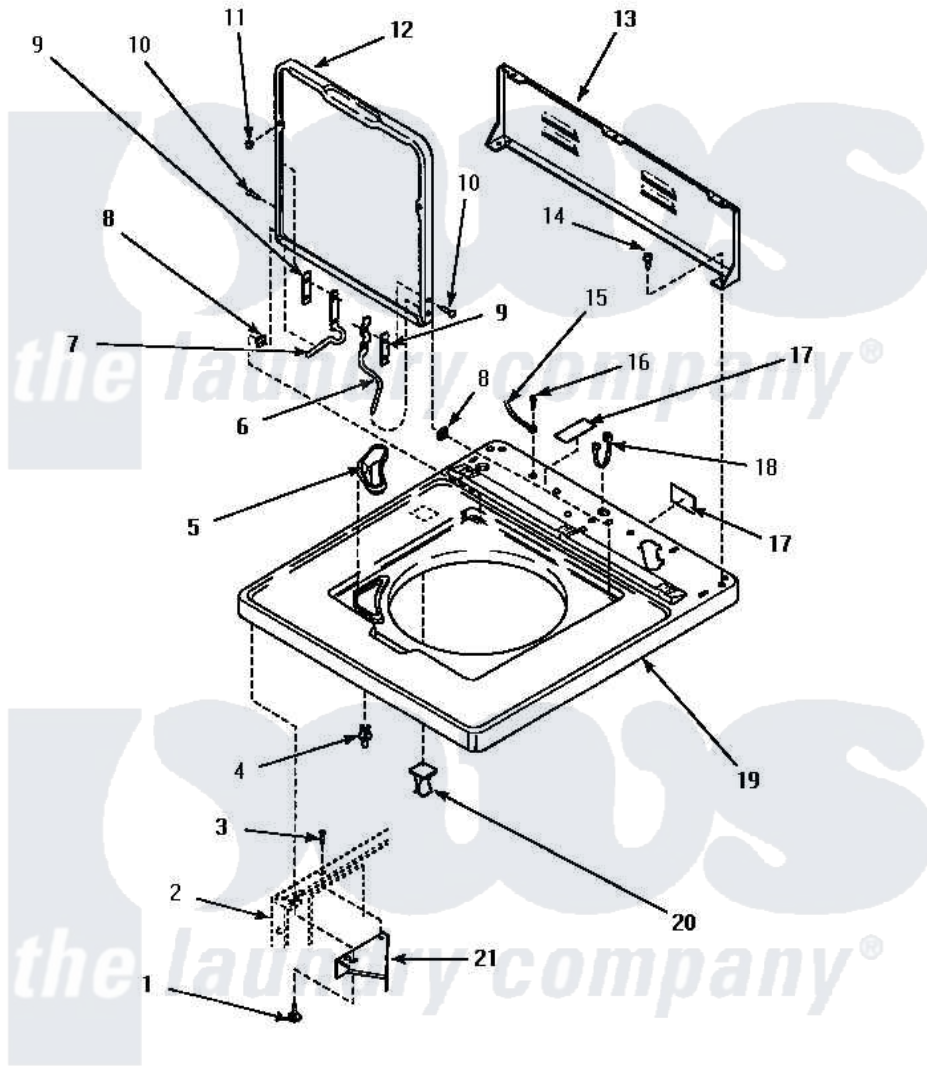

Amana AWM392W2 05 - CAB TOP/LOADING DR & CTRL HOOD REAR PAN

CABINET TOP, LOADING DOOR AND CONTROL HOOD REAR PANEL

Amana [Residential Amana AWM392W2 Washer Parts](#) Parts Diagram 05 - CAB TOP/LOADING DR & CTRL HOOD REAR PAN

[Click on the part number to view part](#)

Item	Original Part Number	Replaced By	Status	Part Description
1	Y31644	27001200		Screw
2	Y00000000		Not Available	SEE NOTE CABINET ASSY - (SEE FRONT PANEL, BASE AND CABINET ASSY PAGE)
3	36035		Not Available	SCREW,8-18X3/8 PHIL FLT HD
4	56534			Barrel, Support
5	34776		Not Available	DISPENSER,BLEACH
6	36437			Hinge, Lid R
7	36513			Hinge, Left
8	33446	40008201		Bushing, Hinge
9	34338			Gasket, Hinge
10	34337	W10119828		Screw, Lid Hinge Mounting
11	21685	40038001		Bumper
12	33541LP			Lid, W/Instructions
"	33541WP			Lid, W/Instructions

13	34903		Not Available	PANEL, BACK HOOD (USE 37782)
14	23962	W10116760		Screw
15	Y00000000		Not Available	SEE NOTE GROUND WIRE
16	52909			Screw, 10B-16 X 1/2 HeX
17	24903		Not Available	STICKER,DISCONNECT POW
18	21903	211881		Grommet, Cord Part Not Used- Gas Models Only
19	34902LP			Assembly, Top-Amana
"	34902WP		Not Available	ASSY, TOP-AMANA
20	36519		Not Available	CLIP
21	36034			Bracket, Director-Module