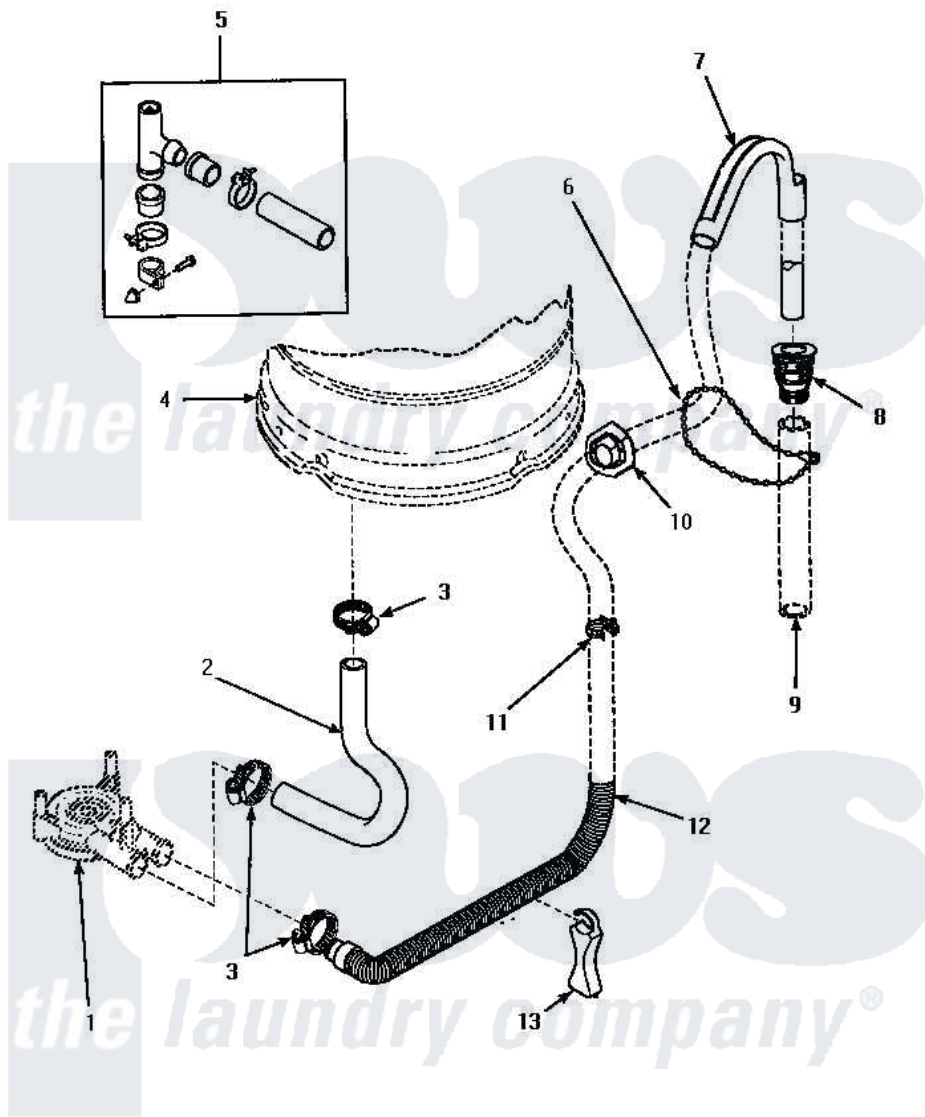

Amana AWM392W2 06 - DRAIN HOSE & SIPHON BREAK

DRAIN HOSE AND SIPHON BREAK

Amana [Residential Amana AWM392W2 Washer Parts](#) Parts Diagram 06 - DRAIN HOSE & SIPHON BREAK
 Click on the part number to view part

Item	Original Part Number	Replaced By	Status	Part Description
1	Y00000000		Not Available	SEE NOTE PUMP ASSEMBLY -- (SEE MOTOR, PUMP AND IDLER ASSEMBLY PAGE)
2	35753			Hose, Tub To Pump-Ddp
3	36802	285655		Clamp, Hose
4	Y00000000		Not Available	SEE NOTE OUTER TUB -- (SEE OUTER TUB, COVER AND PRESSURE HOSE PAGE)
5	562P3	76660		Break-Sphn
6	33489	8539404		Tie-Wire
7	33615	22003814		Retainer, Drain Hose
8	36878	40008101		Adapter, Standpipe
9	Y00000000		Not Available	SEE NOTE STANDPIPE
10	32219			Relief, Strain
11	36014			Clip, Retainer-Hose
12	37245	40053901		Hose, Drain
13	36522			Hose Support