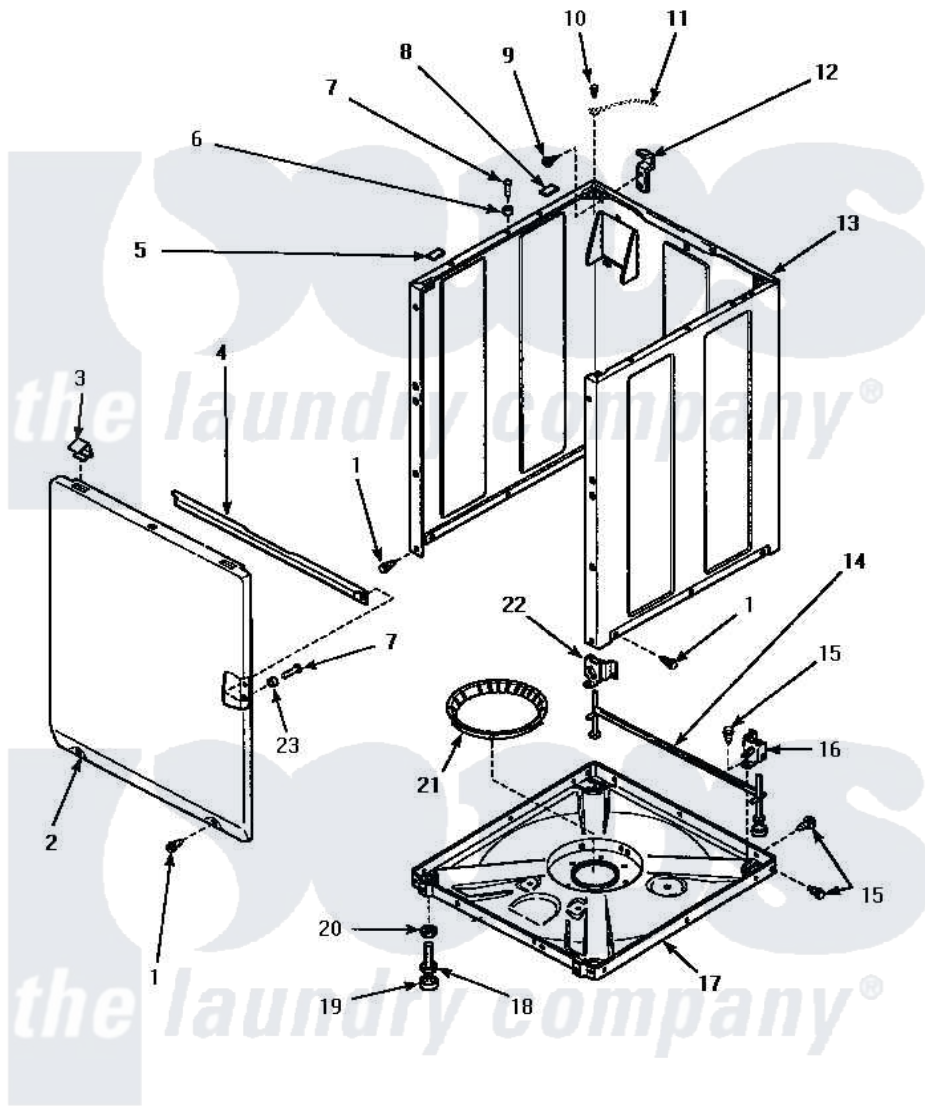

Amana AWM392W2 07 - FRONT PANEL, BASE ASSY & CABINET ASSY

FRONT PANEL, BASE ASSEMBLY AND CABINET ASSEMBLY

Amana [Residential Amana AWM392W2 Washer Parts](#) Parts Diagram 07 - FRONT PANEL, BASE ASSY & CABINET ASSY

[Click on the part number to view part](#)

| Item | Original Part Number | Replaced By | Status | Part Description |
|------|-------------------------|---------------------------|---------------|-------------------------------|
| 1 | 27196 | 27001200 | | Screw |
| 2 | 34656WP | | | Assembly, Front Panel |
| " | 34656LP | | | Assembly, Front Panel |
| 3 | 35865 | | | Clip, Hold-Down Front Panel |
| 4 | Y35097 | | Not Available | BRACE, FRT PNL |
| 5 | Y56128 | | | Pad, Bumper |
| 6 | 56079 | 505187 | | Locator, Panel |
| 7 | 32671 | Y014874 | | Screw, Idler Arm And Sleeve |
| 8 | 36226 | | | Pad, Bumper .25 |
| 9 | 34499 | | Not Available | SCREW, No.10B X 1/4 TAP IN HX |
| 10 | 23962 | W10116760 | | Screw |
| 11 | Y00000000 | | Not Available | SEE NOTE GROUND WIRE |
| 12 | Y27103 | | | Hinge, Hold-Down Lug |
| 13 | 34475WP | 38612WP | | Kit-Service |
| " | 34475LP | 38612LP | | Kit Service Cabinet |

| | | | |
|----|------------------------|--------------------------|-----------------------------|
| 14 | 34443 | | Assembly, Leg And Stabilier |
| 15 | 35148 | Not Available | SCREW, 1/4-14 X 3/8 HX HD |
| 16 | 36036 | Not Available | BRACKET, SLL-RIGHT |
| 17 | 36599P | | Assembly Nut/ Leg Base |
| " | 34434P | | Assembly Nut/Leg Base |
| 18 | Y34319 | 22003428 | Leg, Adjustable |
| 19 | 34318 | 40016001 | Foot, Rubber |
| 20 | Y21899 | 40038101 | Nut, Leg |
| 21 | 36108 | Not Available | SNUBBER PAD & ISOLATOR |
| 22 | 36037 | | Bracket, Sll-Left |
| 23 | 28102 | | Locator, Panel |