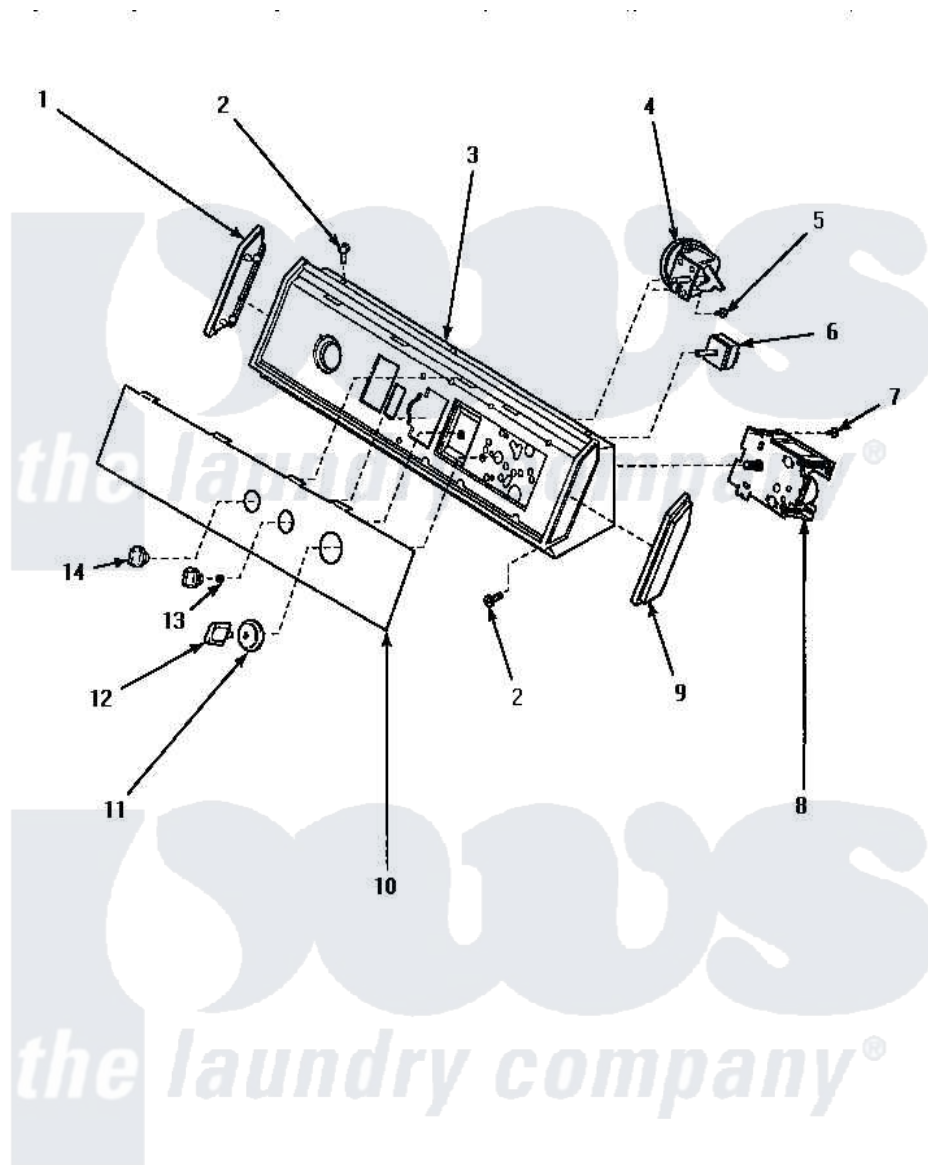

Amana AWM392W2 08 - GRAPHIC PANEL, CONTROL HOOD & CONTROL

GRAPHIC PANEL, CONTROL HOOD AND CONTROLS
 (Models AWM290L2, AWM290W2, AWM392L2, AWM392W2, AWM393L2 and AWM393W2)

Amana [Residential Amana AWM392W2 Washer Parts](#) Parts Diagram 08 - GRAPHIC PANEL, CONTROL HOOD & CONTROL

[Click on the part number to view part](#)

Item	Original Part Number	Replaced By	Status	Part Description
1	31249		Not Available	CAP,END-L.H.-CHROME
2	31752		Not Available	SCREW,No.8ABX3/4 POZIDRI
3	31811		Not Available	ASSY,HOOD & MOUNTING B
4	36045	40055101		Switch, Pressure
5	31260			Screw, No.8 X 3/8 Ind H
6	21300		Not Available	SWITCH,TEMPERATURE
7	23962	W10116760		Screw
8	31239	31239P		Timer 3 Cycle Package
9	31248			Cap, End-RH-Chrome
10	36620		Not Available	PANEL, GRAPHICS
11	33817		Not Available	ASSY,TIMER SKIRT-BLACK
12	33897			Knob, Timer-Washer-Blac
13	57584		Not Available	NUT
14	33610			Assembly, Knob-Rotary-Black