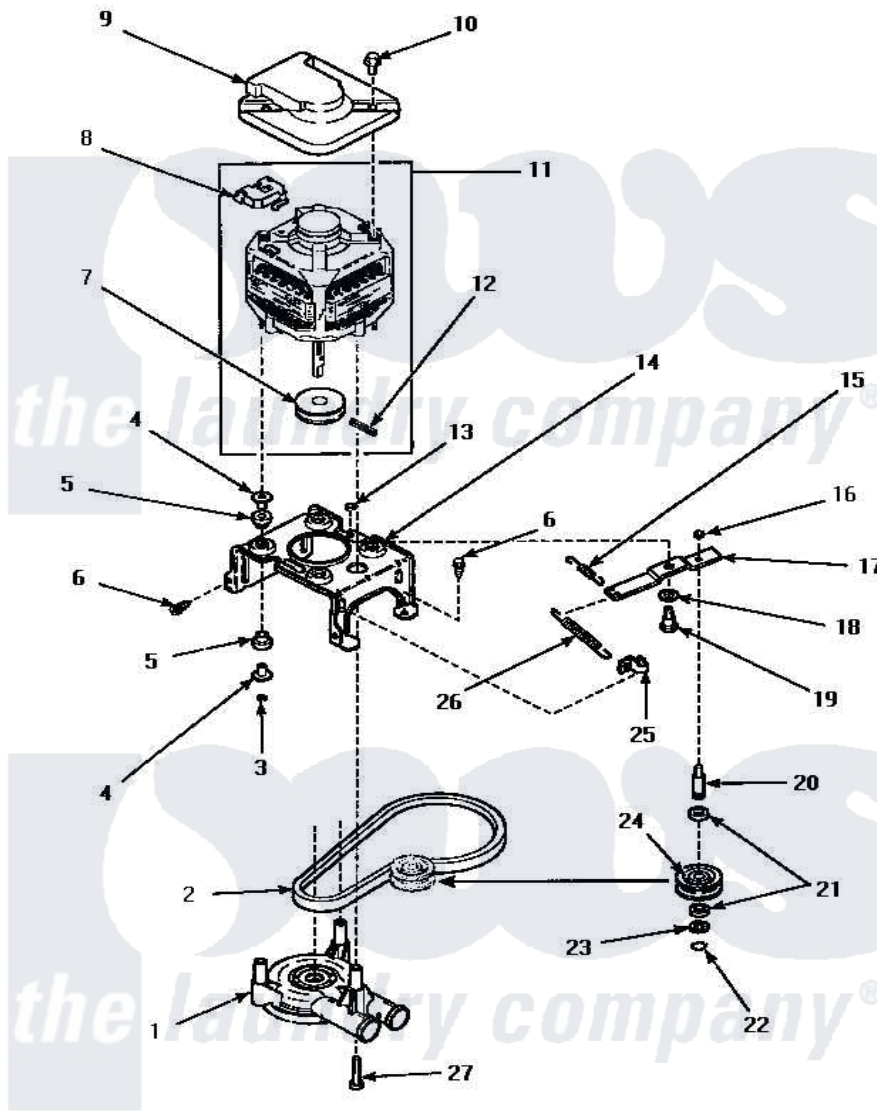

# Amana AWM392W2 11 - MOTOR, MTG BRKT, BELT, PUMP & IDLER ASSY

**MOTOR, MOUNTING BRACKET, BELT, PUMP AND IDLER ASSEMBLY**

Amana [Residential Amana AWM392W2 Washer Parts](#) Parts Diagram 11 - MOTOR, MTG BRKT, BELT, PUMP & IDLER ASSY

[Click on the part number to view part](#)

Item	Original Part Number	Replaced By	Status	Part Description
1	36863P	<a href="#">27001233</a>		Pump
2	<a href="#">28808</a>			Belt, Agitate And Spin
3	35423	<a href="#">3400029</a>		Nut, Adapter Plate
4	<a href="#">34791</a>			Post, Mount-Motor
5	<a href="#">34788</a>			Mount, Motor
6	Y31645	<a href="#">27001200</a>		Screw
7	27171		Not Available	PULLEY, MOTOR
8	35632		Not Available	SWITCH, MOTOR
9	34754	<a href="#">40112301</a>		Shield, Motor
10	36639	<a href="#">4312464</a>		Screw
11	34910	<a href="#">27001215</a>		Motor W/Pulley
12	<a href="#">23750</a>			Pin, Roll
13	52566	<a href="#">27001225</a>		Nut, Jam Mid Lock 1/4-20
14	36523	<a href="#">37415P</a>		Kit, Motor Brkt
"	34890		Not Available	BRACKET, MOTOR MOUNT
15	30620		Not Available	SPRING, IDLER LEVER HEL

16	28803	<a href="#">2221070</a>	Clamp, Nylon
17	31054	<a href="#">40041002</a>	Lever, Idler
18	81392	<a href="#">40054701</a>	Washer
19	27229	<a href="#">40038901</a>	Screw, 1/4-20
20	<a href="#">28802</a>		Shaft, Idler
21	<a href="#">Y29443</a>		Washer, Felt
22	<a href="#">23748</a>		Ring, Retaining
23	<a href="#">52549</a>		Washer, 501 ID X3/4 Odx
24	28800	Not Available	WHEEL,IDLER
25	<a href="#">28849</a>		Clip, Spring
26	<a href="#">37366</a>		Spring, Idler
27	Y34565	<a href="#">40063701</a>	Screw, 10-16 x 1.75
NI	258P3	Not Available	KIT,CAPACITOR