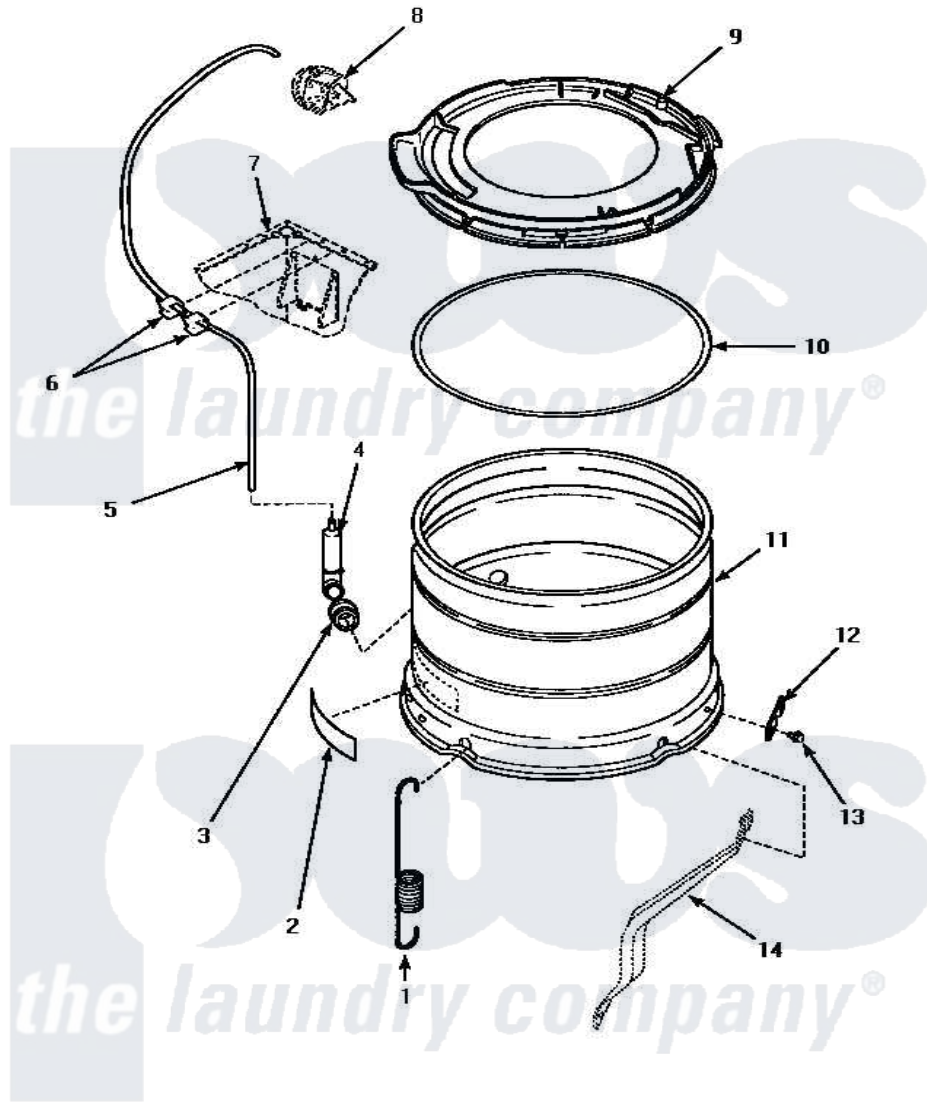

Amana AWM392W2 12 - OUTER TUB, COVER AND PRESSURE HOSE

OUTER TUB, COVER AND PRESSURE HOSE

Amana [Residential Amana AWM392W2 Washer Parts](#) Parts Diagram 12 - OUTER TUB, COVER AND PRESSURE HOSE

[Click on the part number to view part](#)

Item	Original Part Number	Replaced By	Status	Part Description
1	35948			Spring, Leg-Large Tub
2	500049		Not Available	STICKER
3	29175	40037801		Grommet
4	30907	40008501		Assembly, Pressure Bulb
5	29213	39125		Tubing 31
6	21036			Clip, Cable
7	Y00000000		Not Available	SEE NOTE CABINET ASSY -- (SEE FRONT PANEL, BASE AND CABINET ASSY PAGE)
8	Y00000000		Not Available	SEE NOTE PRESSURE SWITCH -- (SEE GRAPHIC PANEL AND CONTROLS PAGE)
9	36025P			Assembly, Tub Cover and Gasket
10	32857			Gasket, Tub Cover Small
11	34438P			Assembly, Outer Tub
12	27926			Plate, Leg .063