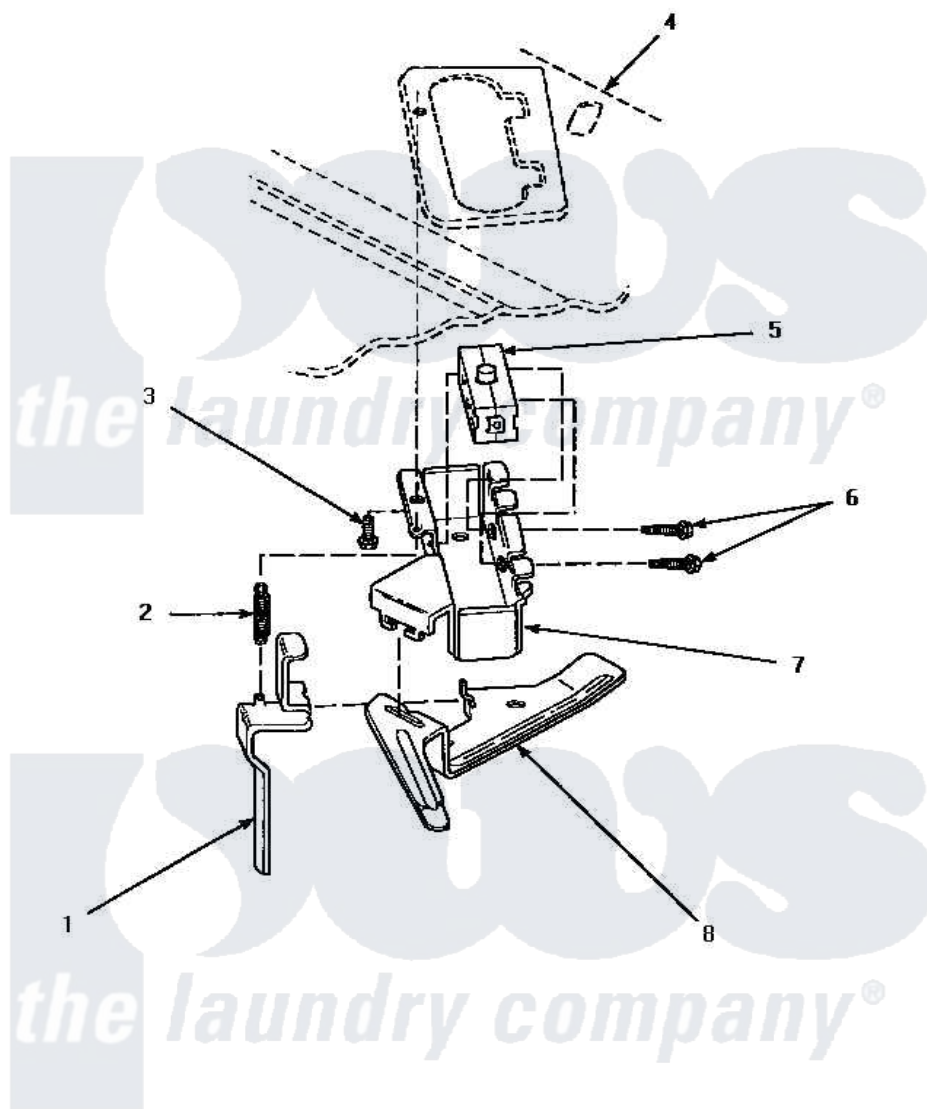

Amana AWM392W2 13 - OUT-OF-BALANCE SWITCH

OUT-OF-BALANCE SWITCH

Amana [Residential Amana AWM392W2 Washer Parts](#) Parts Diagram 13 - OUT-OF-BALANCE SWITCH
 Click on the part number to view part

Item	Original Part Number	Replaced By	Status	Part Description
1	33442			Lever, Unbalanced Load
2	33443			Spring
3	23962	W10116760		Screw
4	Y00000000		Not Available	SEE NOTE CABINET TOP -- (SEE CABINET TOP, LOADING DOOR AND CONTROL HOOD REAR PANEL PAGE)
5	33445	27001095		Switch, Lid
6	36510			Screw
7	36497P			Kit, Switch Holder
8	33441			Arm, Actuator