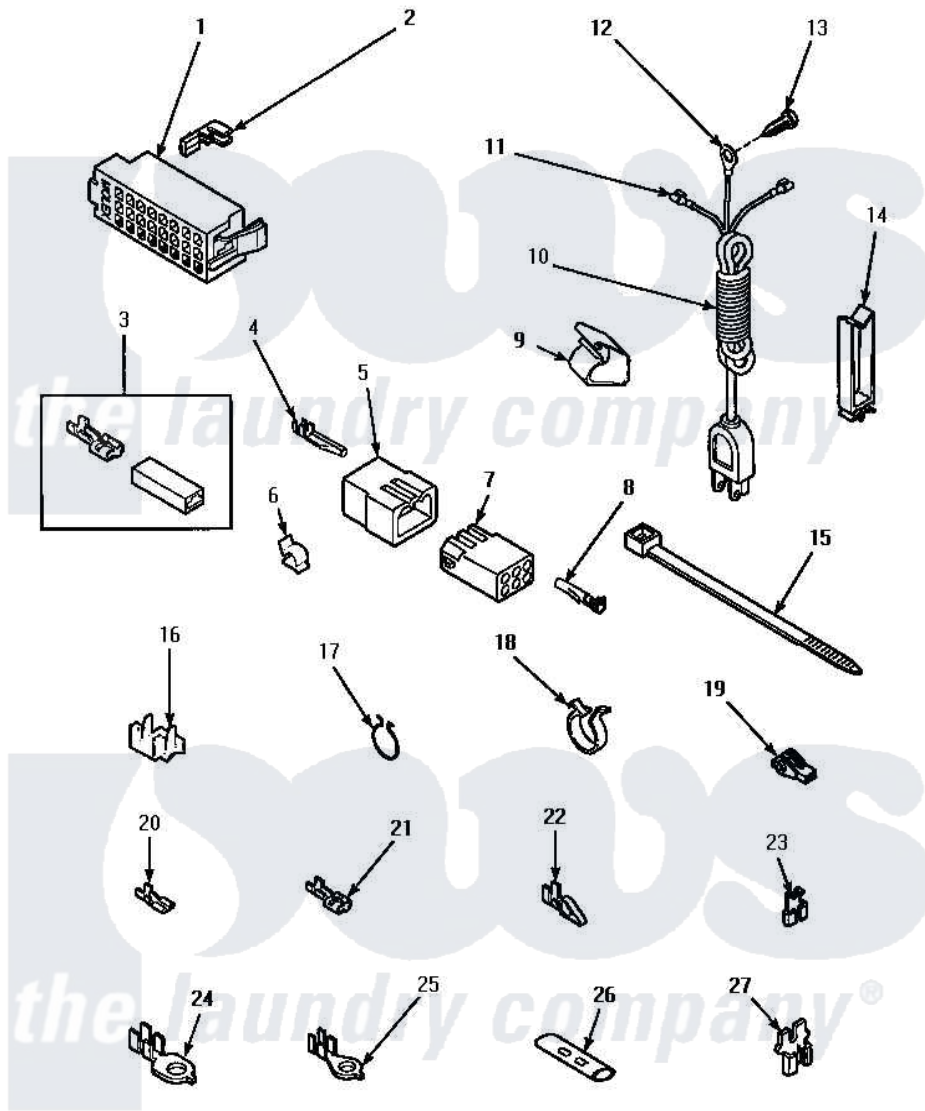

Amana AWM392W2 14 - POWER CORD & TERMINALS

POWER CORD AND TERMINALS

Amana [Residential Amana AWM392W2 Washer Parts](#) Parts Diagram 14 - POWER CORD & TERMINALS
 Click on the part number to view part

Item	Original Part Number	Replaced By	Status	Part Description
1	34123			Housing, LH -24 Position
"	32746			Housing, RH-24 Positi
2	Y00188			Molex Terminal
3	00234	00359		Terminal Ultra Pod 250 X032F
4	Y00116			Terminal, Pin-Male
5	23041			Plug, 6 Circuit
"	23033			Plug, 9 Circuit
"	26302		Not Available	PLUG,1 CIRCUIT
6	21036			Clip, Cable
7	26708			Receptacle, 6 Circuit
"	26301			Receptacle, Molex
"	26163			Receptacle, 9 Circuit
8	Y00117	5011-XX		093 Female Socket
9	35521		Not Available	CLIP, HARNESS HOLDER
10	Y34458		Not Available	POWER CORD ALL
11	03673		Not Available	NUT

12	Y0000000	Not Available	SEE NOTE GROUND WIRE
13	52909		Screw, 10B-16 X 1/2 HeX
14	36274	Not Available	CLIP, HARNESS
15	36466	M0321209	Tie-Electrical
16	Y00161	B5733302	Clip, Ground
17	51291		Clip, Wire
18	61510	504034	Clip, Wire
19	70210	Not Available	INSULATOR,BLUE
20	00112		Terminal, Spade-3/16 Fe
21	Y00119	Not Available	SPADE TERMINAL(18 GAUGE) (1/4 INCH-(1) 18 GAUGE WIRE)
22	00220	Not Available	TERMINAL,CRIMP-SINGLE
23	Y00120		Terminal, Flag-1/4 Fema
24	Y00113	Not Available	TERMINAL,RING-1/4 STUD
25	00110		No.10 18 Gauge Wire
26	21091	Not Available	CONNECTOR TWO 1/4 INCH MALE
27	29673	Not Available	DOUBLE CONNECTOR