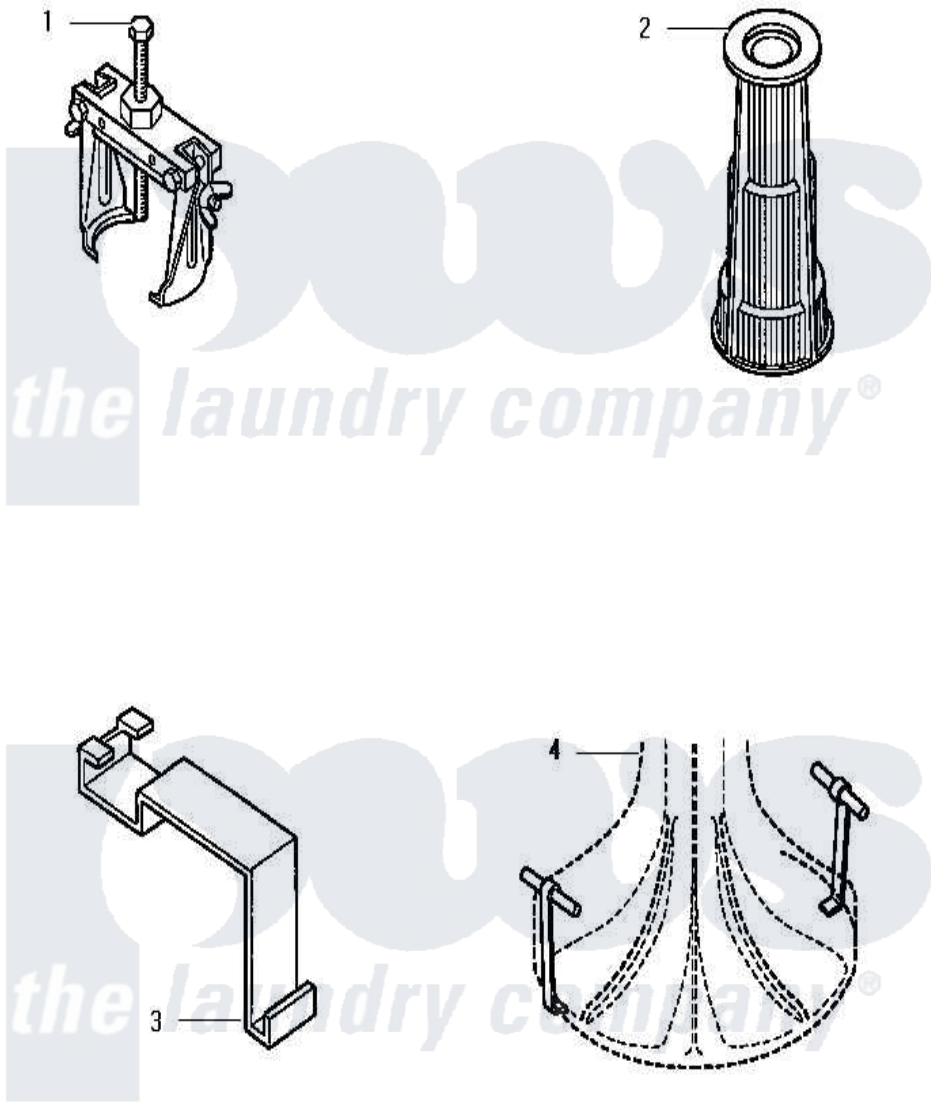

Amana AWM392W2 16 - SPECIAL TOOLS

Amana [Residential Amana AWM392W2 Washer Parts](#) Parts Diagram 16 - SPECIAL TOOLS
 Click on the part number to view part

Item	Original Part Number	Replaced By	Status	Part Description
1	294P4			Bell Tool
2	293P4			Seal Tool
3	273P4			Tub Cover Gasket Tool
4	254P4P			Agitator Hooks
NI	294P4A			Jaw, Drive Bell Tool
"	294P4B			Drive Bell Bolt