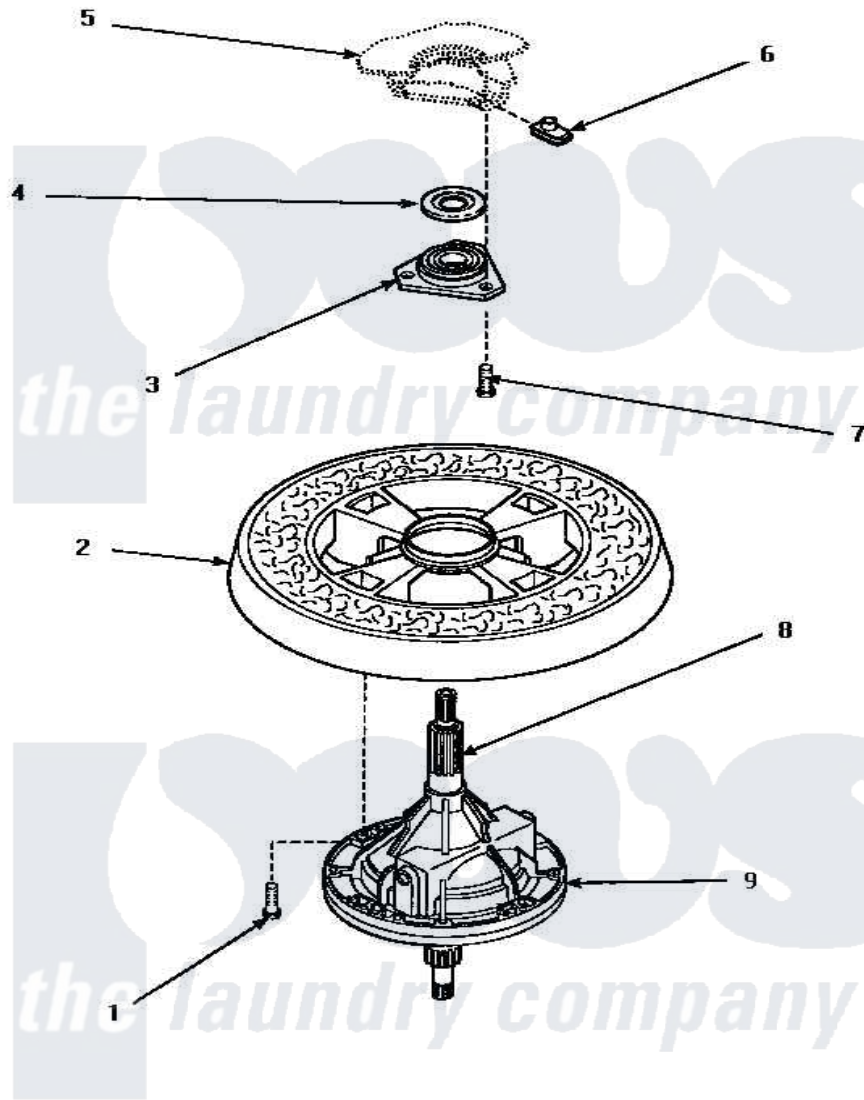

# Amana AWM392W2 17 - TRANSMISSION ASSY & BALANCE RING

**TRANSMISSION ASSEMBLY AND BALANCE RING**

Amana [Residential Amana AWM392W2 Washer Parts](#) Parts Diagram 17 - TRANSMISSION ASSY & BALANCE RING  
 Click on the part number to view part

Item	Original Part Number	Replaced By	Status	Part Description
1	37047		Not Available	SCREW, CAP
2	34731		Not Available	ASSY,BALANCE RING-COMPL
3	27182	<a href="#">40004201P</a>		Main Bearing Assembly
4	<a href="#">27187</a>			Flinger
5	Y00000000		Not Available	SEE NOTE OUTER TUB -- (SEE OUTER TUB, COVER AND PRESSURE HOSE PAGE)
6	<a href="#">27222</a>			Nut, Retainer 5/16-18
7	36991	<a href="#">3400500</a>		Bolt, 3405245 5/16-18 X 3/4
8	<a href="#">27604P</a>			Never-Seeze 1 Oz Tube
9	<a href="#">34526P</a>			Assembly, Transmission