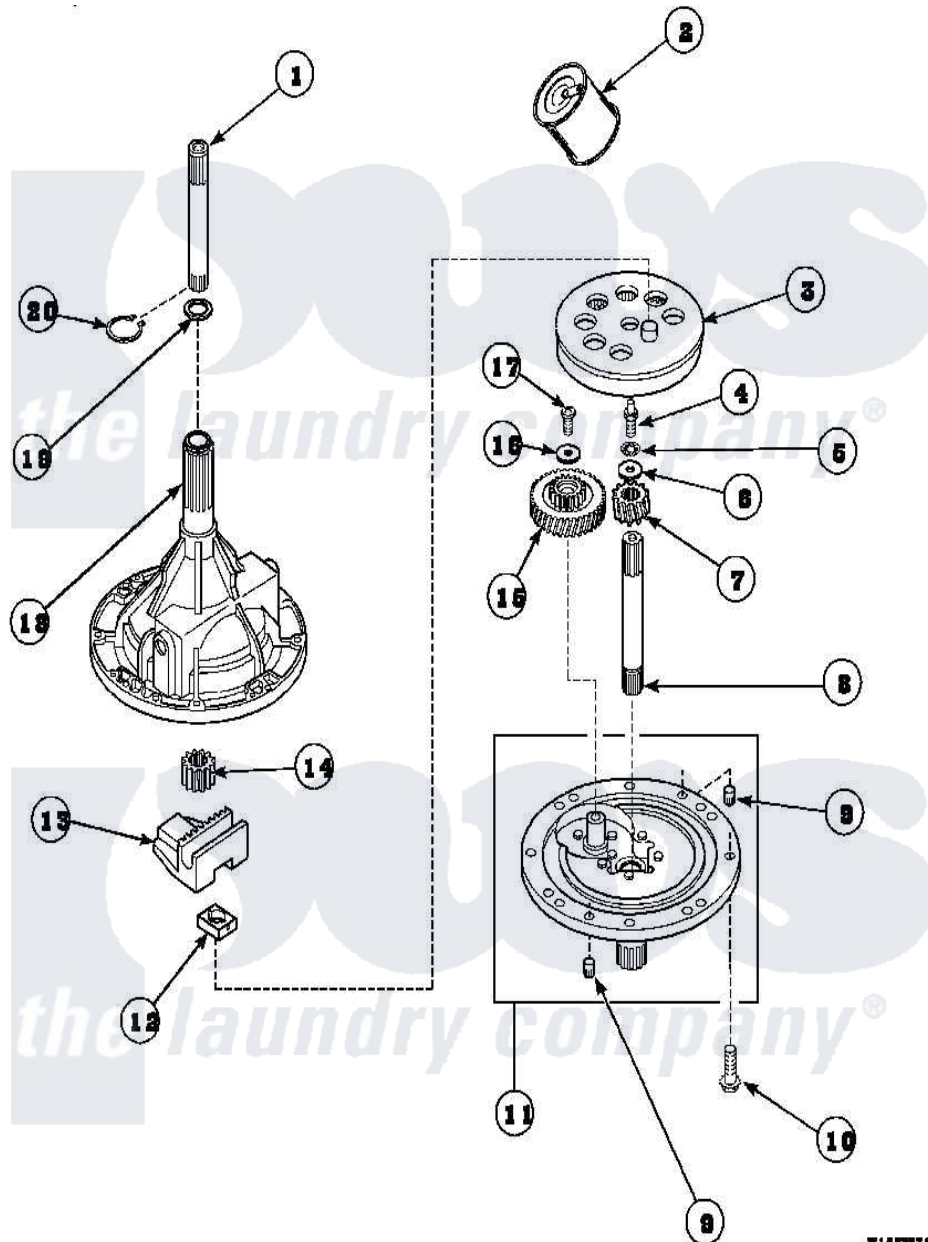

Amana AWM392W2 (BOM: PAWM392W2) 01 - 34526P TRANSMISSION ASSY

Amana Residential Amana AWM392W2 (BOM: PAWM392W2) Washer Parts Parts Diagram 01 - 34526P TRANSMISSION ASSY

Click on the part number to view part

Item	Original Part Number	Replaced By	Status	Part Description
1	Y36570			Shaft, Output
2	27243P			Oil, CW Transmission F-
3	26577			Assembly, Gear And Stud
4	27030		Not Available	SCREW, 1/4-20 SPECIAL
5	21456			Lockwasher, 1/4 Intshkp
6	26509	40041501		Washer
7	36562			Pinion, Drive
8	34853			Shaft, Input
9	27172			Pin, Dowel
10	32814		Not Available	SCREW, 1/4-20X7/8 SERRA
11	38290			Assembly, Cover
12	26493			Slide
13	Y31526			Rack
14	27003			Pinion, Agitator
15	29161			Gear, Reduction

16	29260	Not Available	WASHER
17	29273		Screw, 1/4-20 X 3/8
18	33223	Not Available	ASSY, TRANSMISSION CASE
19	35092		Washer, 3628id X 1.00 X .056
20	27197		Ring, Retaining
NI	37577P	Not Available	SEALANT