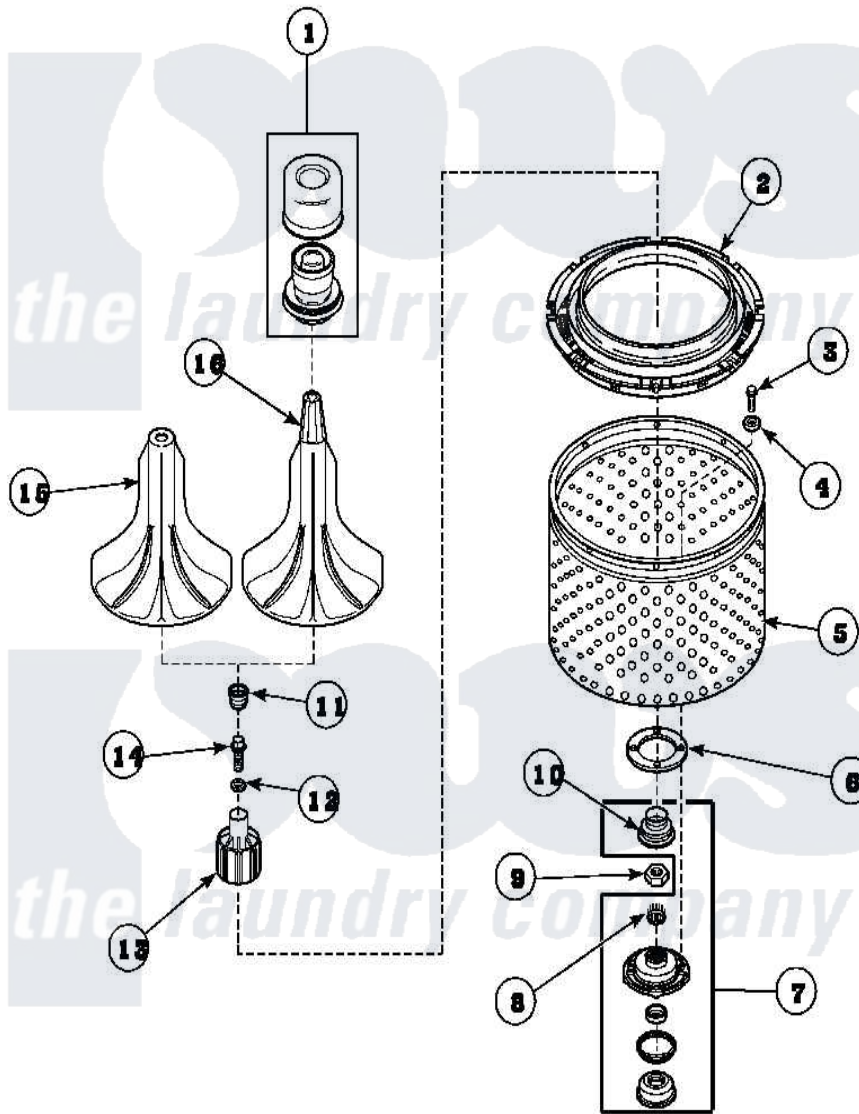

**Amana AWM392W2 (BOM: PAWM392W2) 02 - AGITATOR/DRIVE
BELL/SEAL KIT/TUB & HUB**

WESOPENA

Amana Residential Amana AWM392W2 (BOM: PAWM392W2) Washer Parts Parts Diagram 02 - AGITATOR/DRIVE BELL/SEAL KIT/TUB & HUB

[Click on the part number to view part](#)

Item	Original Part Number	Replaced By	Status	Part Description
1	33510			Assembly, Dispenser-Fabric
2	35035			Guard, Clothes
3	27202	W10116787		Screw
4	28094			Gasket
6	27125	39122		Gasket, Washtub
7	495P3	R9900552		Hub And Seal
8	29728	40008301		Insert, Spline
9	Y29220	40016301		Nut, Lock
10	36425	40016101		Seal, Bell Drive
11	36511	40008401		Plug, Bell
12	36472			O-Ring
13	36443P	R9900189		Kit, Drive Bell And Seal
14	34288	40065102		Screw, Shoulder 1/4
16	33514	40000501W		Agitator, Flex Vane