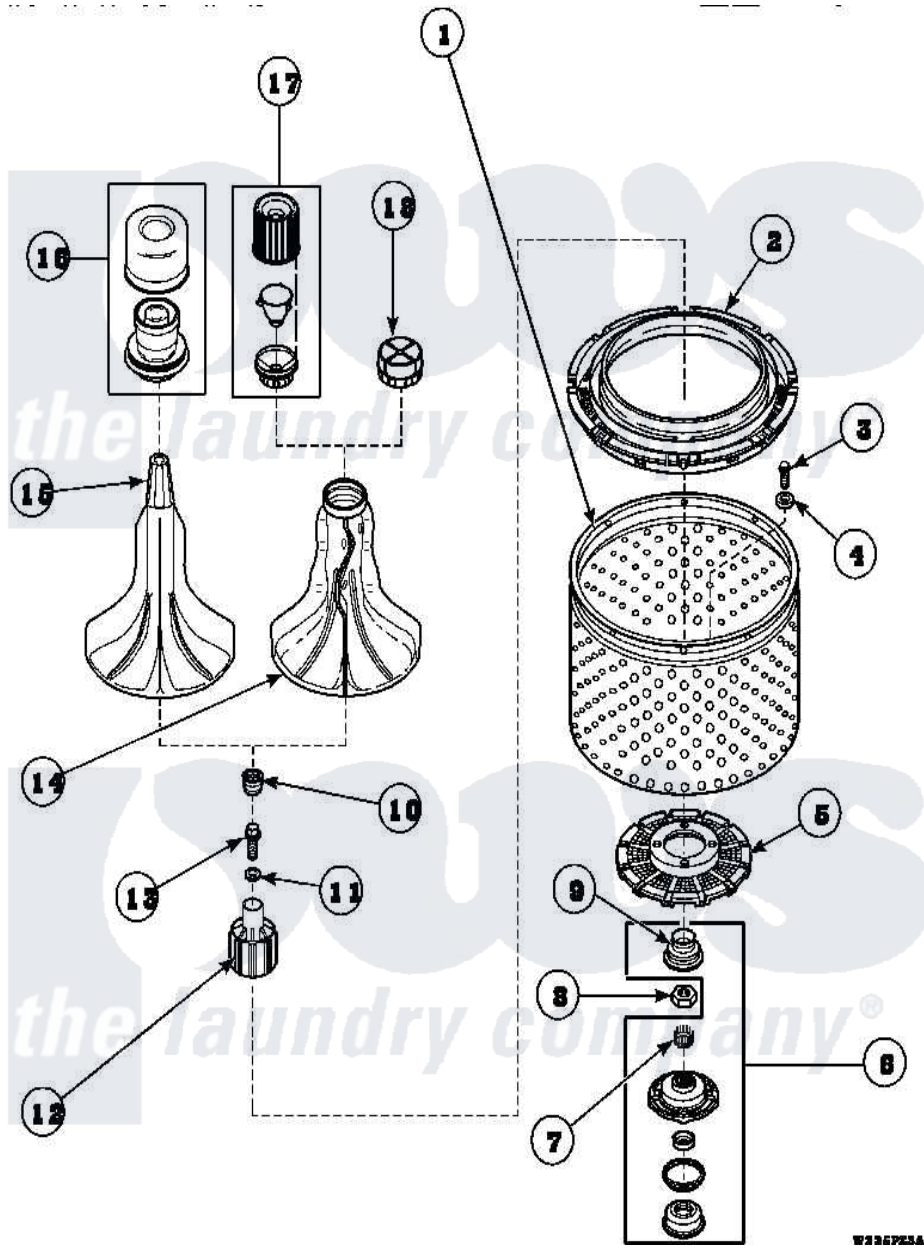

**Amana AWM392W2 (BOM: PAWM392W2) 03 - AGITATOR/DRIVE  
BELL/SEAL KIT/TUB & HUB**

Amana Residential Amana AWM392W2 (BOM: PAWM392W2) Washer Parts Parts Diagram 03 - AGITATOR/DRIVE  
BELL/SEAL KIT/TUB & HUB

Click on the part number to view part

Item	Original Part Number	Replaced By	Status	Part Description
1	33503P	<a href="#">39240P</a>		Wash Tub
2	<a href="#">35035</a>			Guard, Clothes
3	27202	<a href="#">W10116787</a>		Screw
4	<a href="#">28094</a>			Gasket
5	32998	<a href="#">39371</a>		Filter Lin
6	495P3	<a href="#">R9900552</a>		Hub And Seal
7	29728	<a href="#">40008301</a>		Insert, Spline
8	Y29220	<a href="#">40016301</a>		Nut, Lock
9	36425	<a href="#">40016101</a>		Seal, Bell Drive
10	36511	<a href="#">40008401</a>		Plug, Bell
11	<a href="#">36472</a>			O-Ring
12	36443P	<a href="#">R9900189</a>		Kit, Drive Bell And Seal
13	34288	<a href="#">40065102</a>		Screw, Shoulder 1/4
15	33514	<a href="#">40000501W</a>		Agitator, Flex Vane
16	<a href="#">33510</a>			Assembly, Dispenser-Fabric