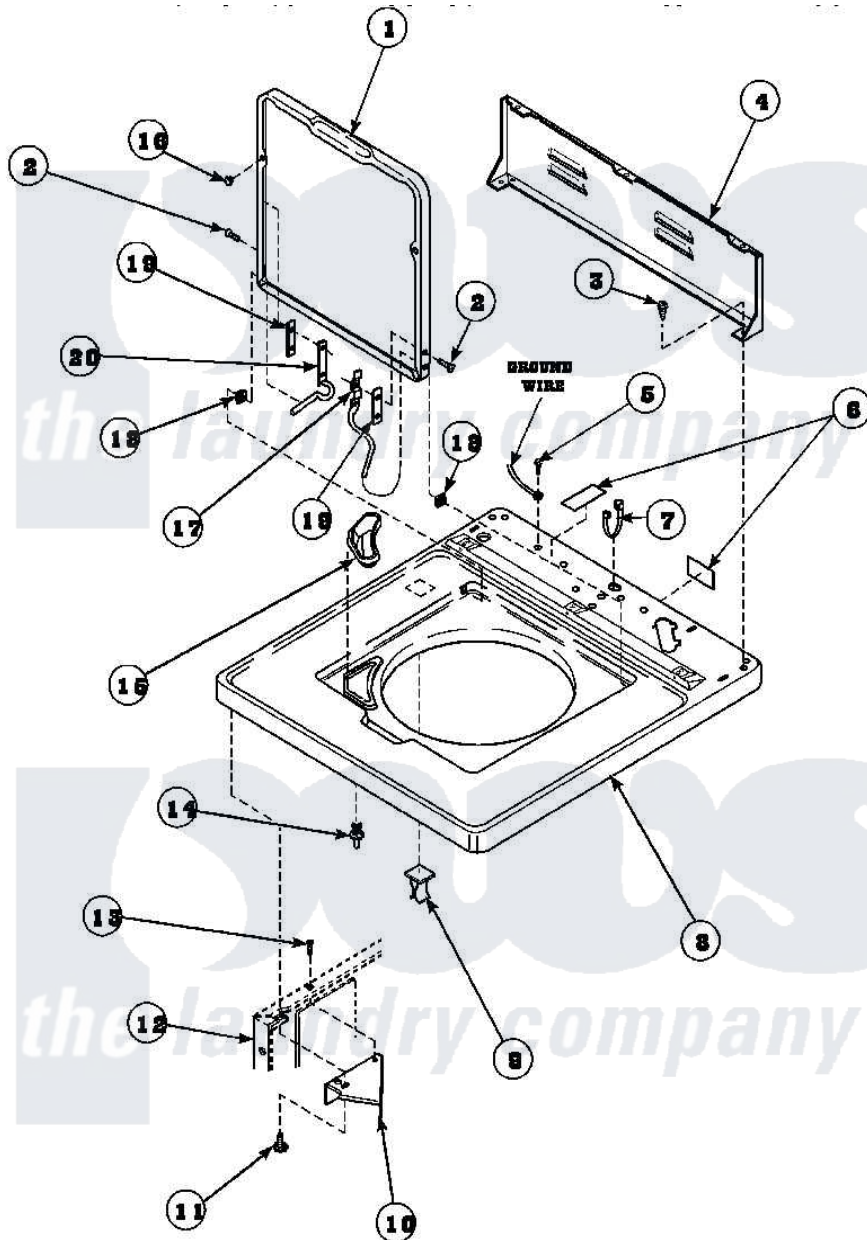

Amana AWM392W2 (BOM: PAWM392W2) 05 - CAB TOP, LOADING DOOR & CTRL REAR PAN

Amana Residential Amana AWM392W2 (BOM: PAWM392W2) Washer Parts Parts Diagram 05 - CAB TOP, LOADING DOOR & CTRL REAR PAN

Click on the part number to view part

Item	Original Part Number	Replaced By	Status	Part Description
1	33541P		Not Available	LID
2	34337	W10119828		Screw, Lid Hinge Mounting
3	23962	W10116760		Screw
4	34903		Not Available	PANEL, BACK HOOD (USE 37782)
5	52909			Screw, 10B-16 X 1/2 HeX
6	24903		Not Available	STICKER,DISCONNECT POW
7	21903	211881		Grommet, Cord Part Not Used-Gas Models Only
8	34902P		Not Available	TOP
9	36519		Not Available	CLIP
10	36034			Bracket, Director-Module
11	Y31644	27001200		Screw
12	34475P		Not Available	CABINET
13	36035		Not Available	SCREW,8-18X3/8 PHIL FLT

13	30033	Not Available	HD
14	56534		Barrel, Support
15	34776	Not Available	DISPENSER,BLEACH
16	21685	40038001	Bumper
17	36437		Hinge, Lid R
18	33446	40008201	Bushing, Hinge
19	34338		Gasket, Hinge
20	36513		Hinge, Left
NI	26594P		Grease, Silicone - 2 Oz Tube