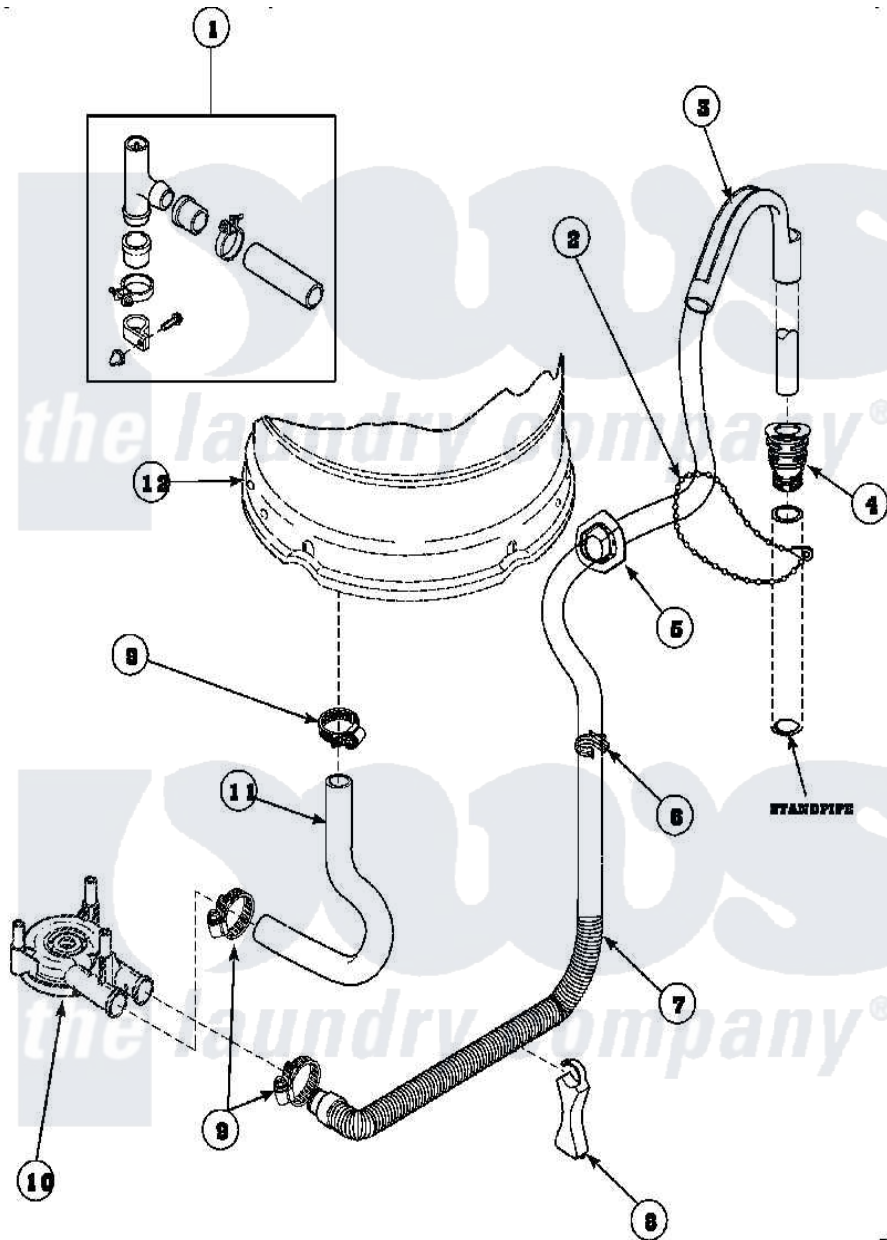

Amana AWM392W2 (BOM: PAWM392W2) 06 - DRAIN HOSE AND SIPHON BREAK

Amana Residential Amana AWM392W2 (BOM: PAWM392W2) Washer Parts Parts Diagram 06 - DRAIN HOSE AND SIPHON BREAK

Click on the part number to view part

Item	Original Part Number	Replaced By	Status	Part Description
1	562P3	76660		Break-Sphn
2	33489	8539404		Tie-Wire
3	33615	22003814		Retainer, Drain Hose
4	36878	40008101		Adapter, Standpipe
5	32219			Relief, Strain
6	36014			Clip, Retainer-Hose
7	37245	40053901		Hose, Drain
8	36522			Hose Support
"	35487			Support, Hose
9	36802	285655		Clamp, Hose
10	36863P	27001233		Pump
11	35753			Hose, Tub To Pump-Ddp
12	34438P			Assembly, Outer Tub