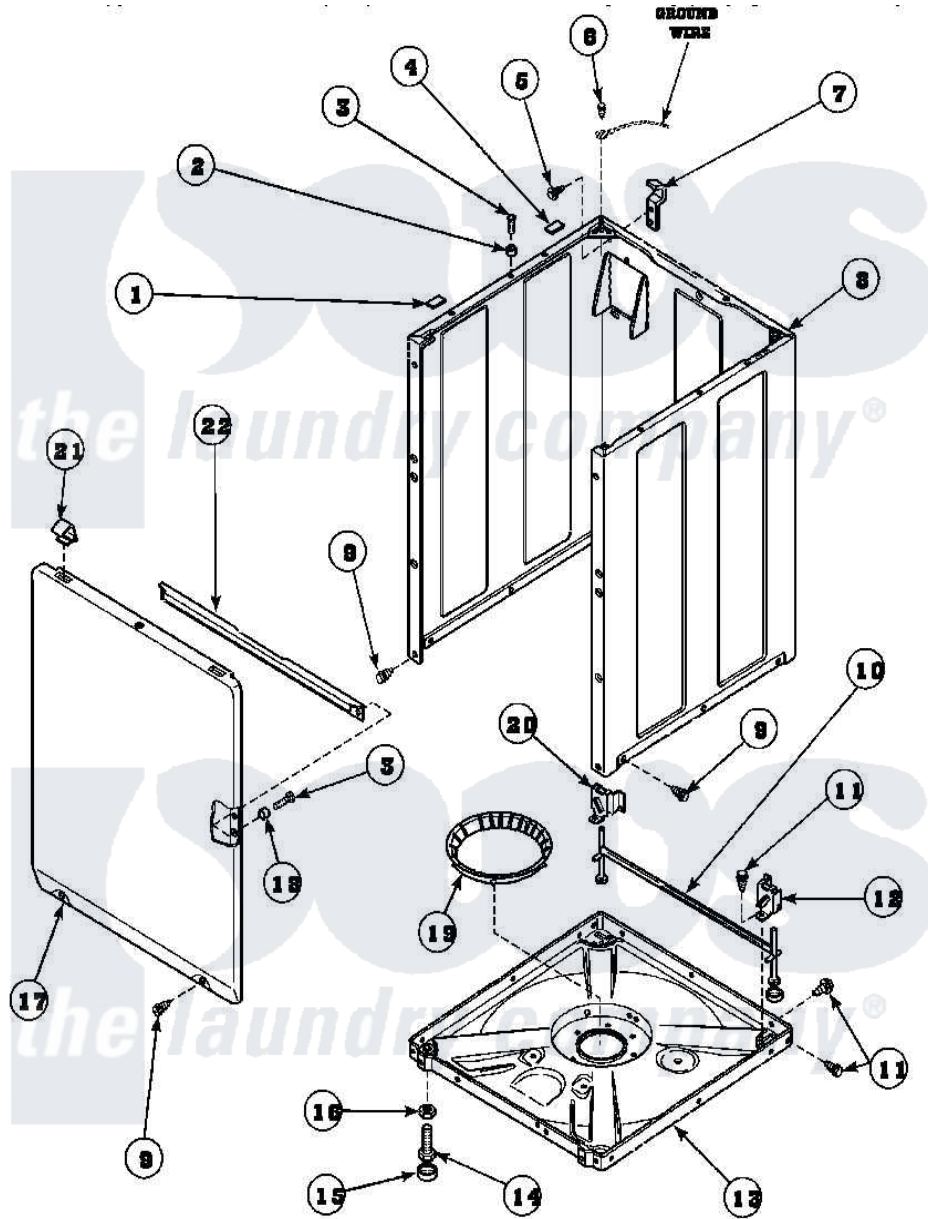

**Amana AWM392W2 (BOM: PAWM392W2) 07 - FRONT PANEL, BASE ASSY AND CABINET ASSY**

Amana Residential Amana AWM392W2 (BOM: PAWM392W2) Washer Parts Parts Diagram 07 - FRONT PANEL, BASE ASSY AND CABINET ASSY  
 Click on the part number to view part

Item	Original Part Number	Replaced By	Status	Part Description
1	<a href="#">Y56128</a>			Pad, Bumper
2	56079	<a href="#">505187</a>		Locator, Panel
3	32671	<a href="#">Y014874</a>		Screw, Idler Arm And Sleeve
4	<a href="#">36226</a>			Pad, Bumper .25
5	34499		Not Available	SCREW, No.10B X 1/4 TAP IN HX
6	23962	<a href="#">W10116760</a>		Screw
7	<a href="#">Y27103</a>			Hinge, Hold-Down Lug
8	34475P		Not Available	CABINET
9	27196	<a href="#">27001200</a>		Screw
10	<a href="#">34443</a>			Assembly, Leg And Stabilier
11	35148		Not Available	SCREW, 1/4-14 X 3/8 HX HD
12	36036		Not Available	BRACKET, SLL-RIGHT
13	<a href="#">36599P</a>			Assembly Nut/ Leg Base
"	<a href="#">34434P</a>			Assembly Nut/Leg Base

14	Y34319	<a href="#">22003428</a>	Leg, Adjustable
15	34318	<a href="#">40016001</a>	Foot, Rubber
16	Y21899	<a href="#">40038101</a>	Nut, Leg
17	34656P	Not Available	NOT GOOD No. SEE NOTE PNL, FRONT
18	<a href="#">28102</a>		Locator, Panel
19	36108	Not Available	SNUBBER PAD & ISOLATOR
20	<a href="#">36037</a>		Bracket, SII-Left
21	<a href="#">35865</a>		Clip, Hold-Down Front Panel
22	Y35097	Not Available	BRACE, FRT PNL