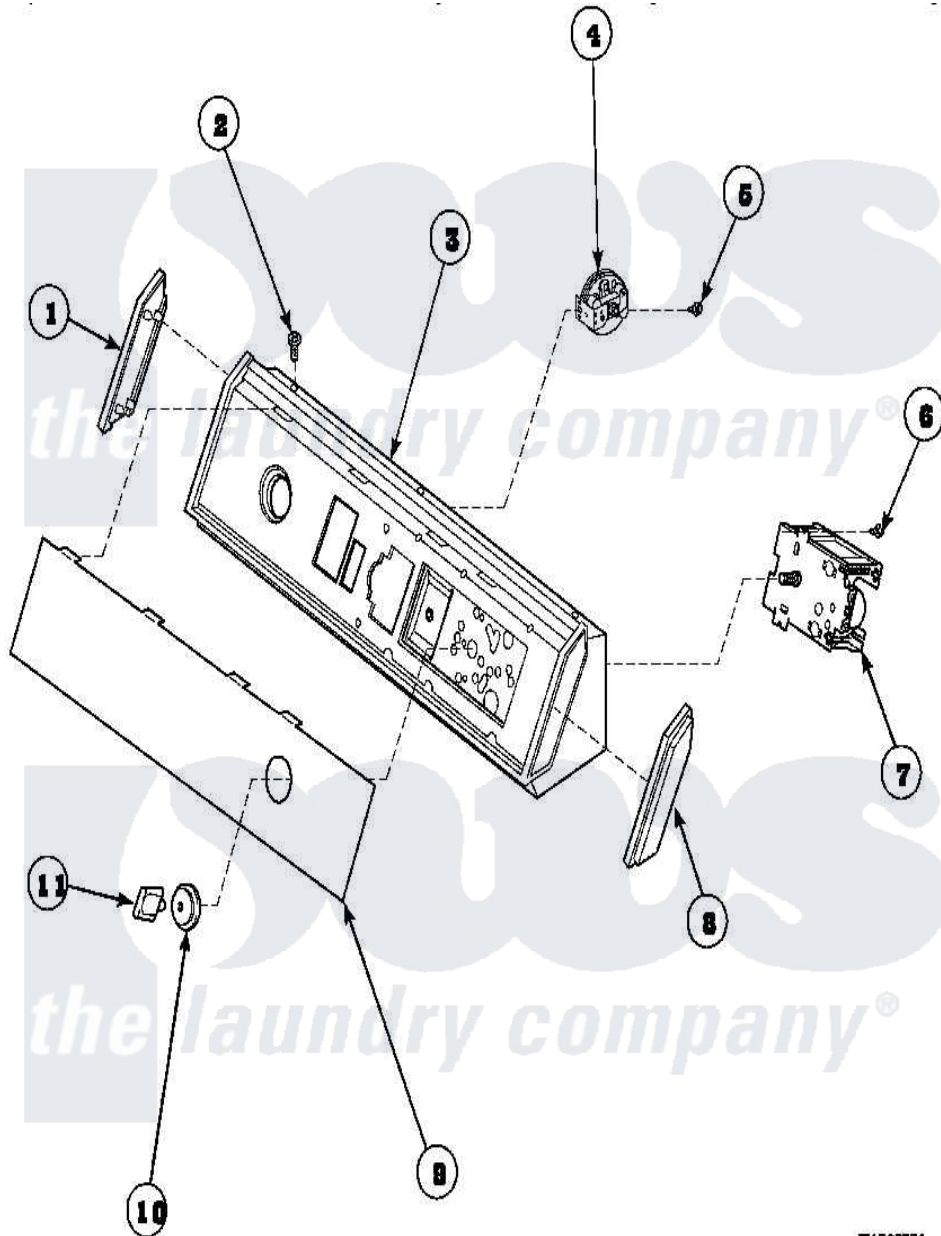

**Amana AWM392W2 (BOM: PAWM392W2) 08 - GRAPHIC PANEL,
CONTROL HOOD AND CONTROLS**

W170P22A

Amana Residential Amana AWM392W2 (BOM: PAWM392W2) Washer Parts Parts Diagram 08 - GRAPHIC PANEL,
CONTROL HOOD AND CONTROLS
Click on the part number to view part

Item	Original Part Number	Replaced By	Status	Part Description
2	31752		Not Available	SCREW, No.8ABX3/4 POZIDRI
5	31260			Screw, No.8 X 3/8 Ind H
6	23962	W10116760		Screw
10	33817		Not Available	ASSY, TIMER SKIRT-BLACK
11	33897			Knob, Timer-Washer-Blac