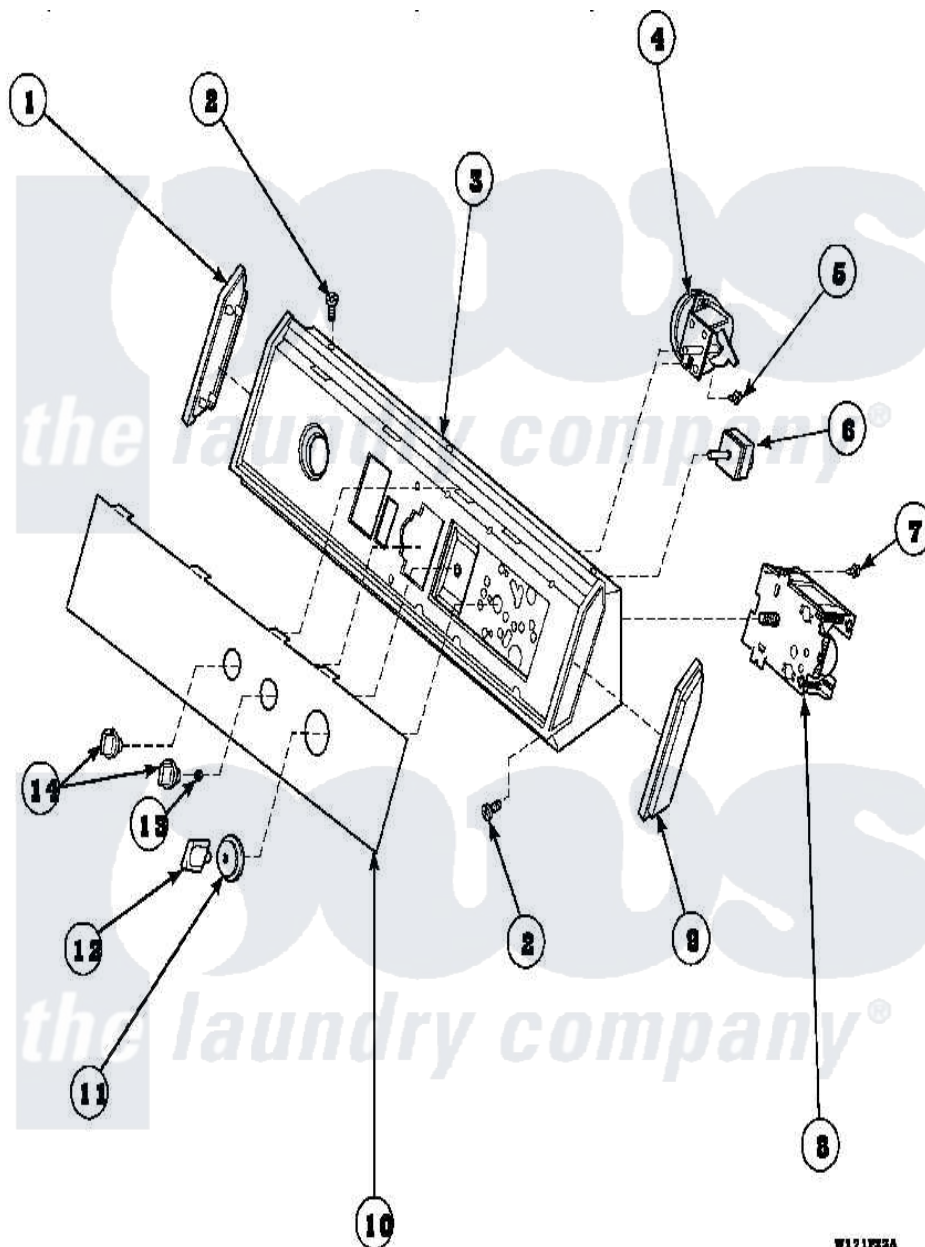

Amana AWM392W2 (BOM: PAWM392W2) 09 - GRAPHIC PANEL, CONTROL HOOD AND CONTROLS

W171222A

Amana Residential Amana AWM392W2 (BOM: PAWM392W2) Washer Parts Parts Diagram 09 - GRAPHIC PANEL, CONTROL HOOD AND CONTROLS
 Click on the part number to view part

Item	Original Part Number	Replaced By	Status	Part Description
1	31249		Not Available	CAP,END-L.H.-CHROME
4	36045	40055101		Switch, Pressure
5	31260			Screw, No.8 X 3/8 Ind H
6	35115			Switch, TemPerature 3 P
7	23962	W10116760		Screw
8	31239	31239P		Timer 3 Cycle Package
9	31248			Cap, End-RH-Chrome
13	57584		Not Available	NUT