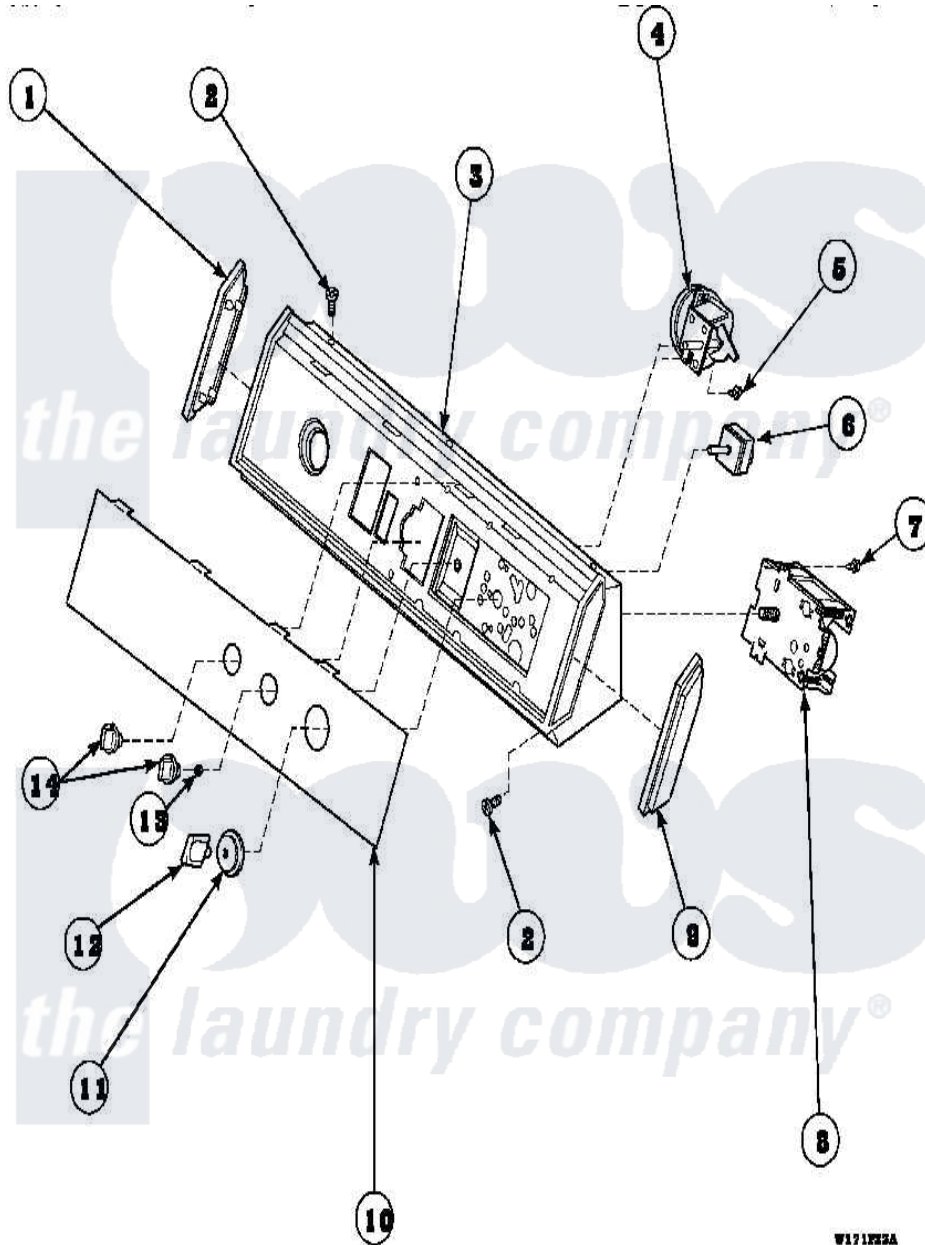

**Amana AWM392W2 (BOM: PAWM392W2) 10 - GRAPHIC PANEL,
CONTROL HOOD AND CONTROLS**

W171222A

Amana Residential Amana AWM392W2 (BOM: PAWM392W2) Washer Parts Parts Diagram 10 - GRAPHIC PANEL,
CONTROL HOOD AND CONTROLS
Click on the part number to view part

Item	Original Part Number	Replaced By	Status	Part Description
1	31249		Not Available	CAP,END-L.H.-CHROME
2	31752		Not Available	SCREW,No.8ABX3/4 POZIDRI
3	31811		Not Available	ASSY,HOOD & MOUNTING B
"	37844		Not Available	ASSY, CONT PANEL
4	36045	40055101		Switch, Pressure
5	31260			Screw, No.8 X 3/8 Ind H
6	21300		Not Available	SWITCH,TEMPERATURE
"	35115			Switch, TemPerature 3 P
7	23962	W10116760		Screw
8	31239	31239P		Timer 3 Cycle Package
9	31248			Cap, End-RH-Chrome
10	36620		Not Available	PANEL, GRAPHICS
11	33817		Not Available	ASSY,TIMER SKIRT-BLACK
12	33897			Knob, Timer-Washer-Blac