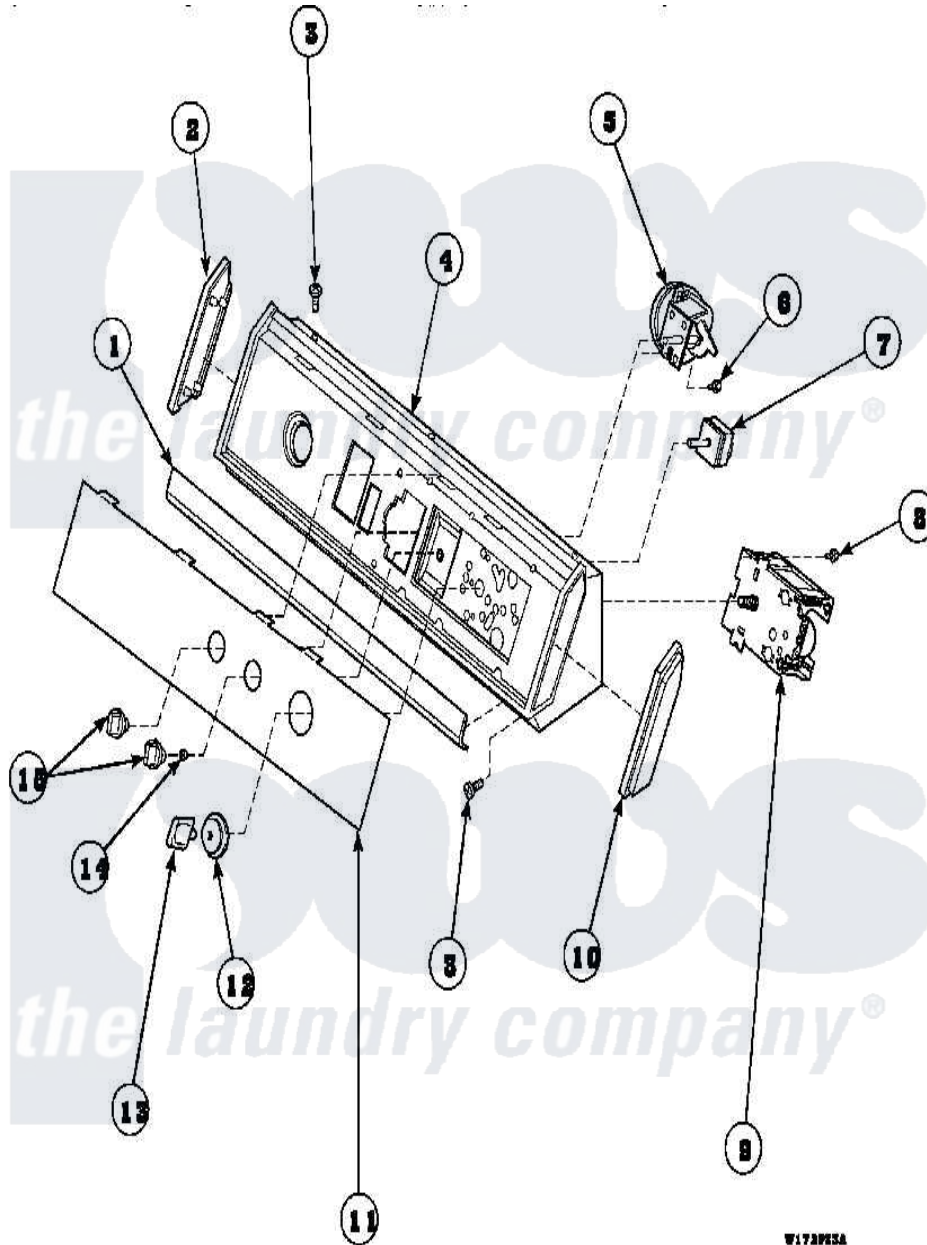

**Amana AWM392W2 (BOM: PAWM392W2) 12 - GRAPHIC PANEL, CONTROL HOOD AND CONTROLS**

W17AP65A

Amana Residential Amana AWM392W2 (BOM: PAWM392W2) Washer Parts Parts Diagram 12 - GRAPHIC PANEL, CONTROL HOOD AND CONTROLS  
 Click on the part number to view part

Item	Original Part Number	Replaced By	Status	Part Description
2	31249		Not Available	CAP,END-L.H.-CHROME
3	31752		Not Available	SCREW,No.8ABX3/4 POZIDRI
5	36045	<a href="#">40055101</a>		Switch, Pressure
6	<a href="#">31260</a>			Screw, No.8 X 3/8 Ind H
8	23962	<a href="#">W10116760</a>		Screw
10	<a href="#">31248</a>			Cap, End-RH-Chrome
12	33817		Not Available	ASSY,TIMER SKIRT-BLACK
13	<a href="#">33897</a>			Knob, Timer-Washer-Blac
14	57584		Not Available	NUT
15	<a href="#">33610</a>			Assembly, Knob-Rotary-Black