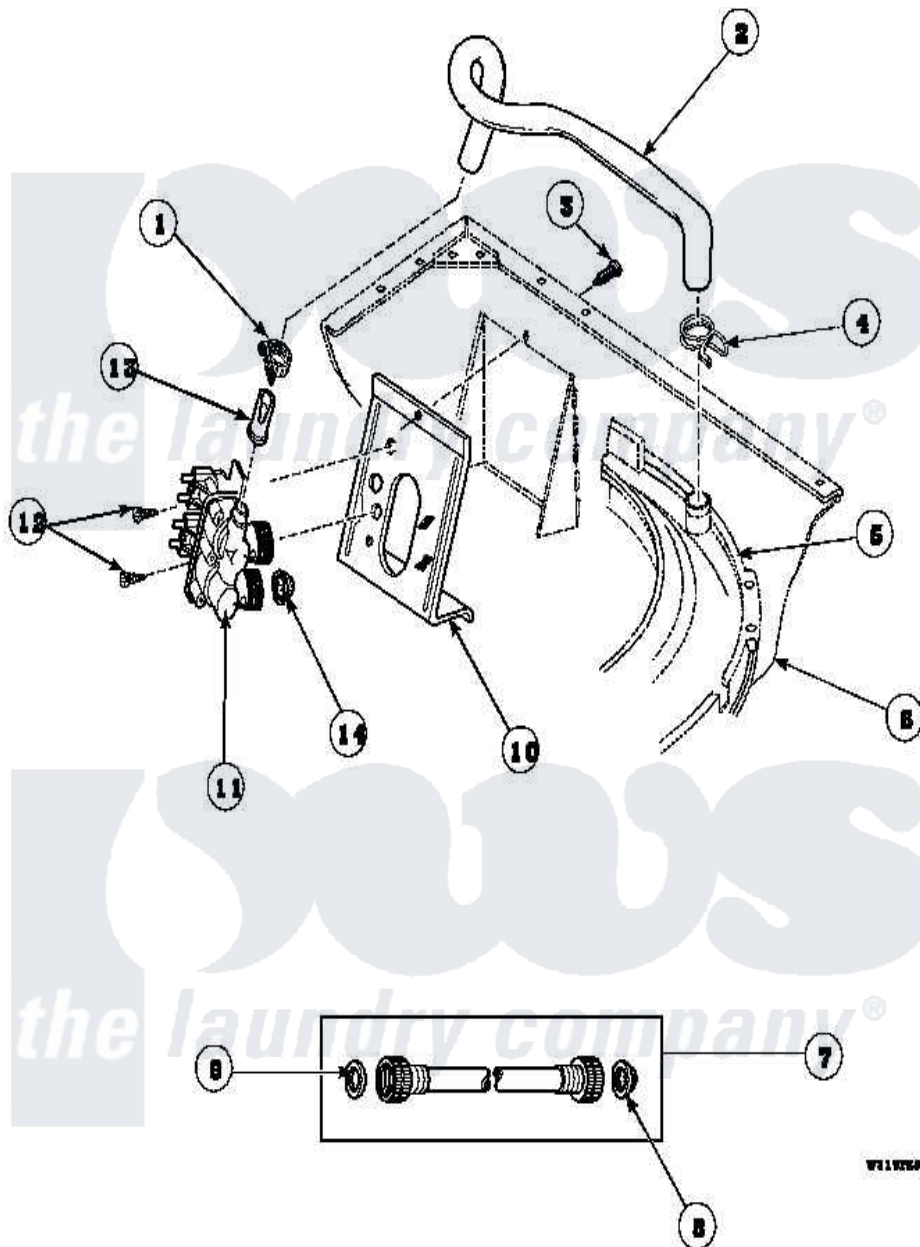

Amana AWM392W2 (BOM: PAWM392W2) 13 - INLET/FILL HOSE/MIXING VLV & MTG BRKT

W111744

Amana Residential Amana AWM392W2 (BOM: PAWM392W2) Washer Parts Parts Diagram 13 - INLET/FILL HOSE/MIXING VLV & MTG BRKT
 Click on the part number to view part

Item	Original Part Number	Replaced By	Status	Part Description
1	36801	596669		Clamp, Manifold
2	35874	38155		Hose, Mix Valve To TU
3	33562	27001200		Screw
4	29210			Hose Clamp
5	36025P			Assembly, Tub Coverand Gasket
6	34475P		Not Available	CABINET
7	28330P	202860		Inlet Hose Assembly
"	20618	21001467		Hose- 10'
"	20617		Not Available	HOSE, INLET (8 FT)
8	28605	22002960		Strainer, Washer Inlet
9	20290	Y013783		Washer, Inlet Hose
10	34972	39407		Bracket, Valve
11	34963	34963P		Valve Mixing Package
12	23962	W10116760		Screw