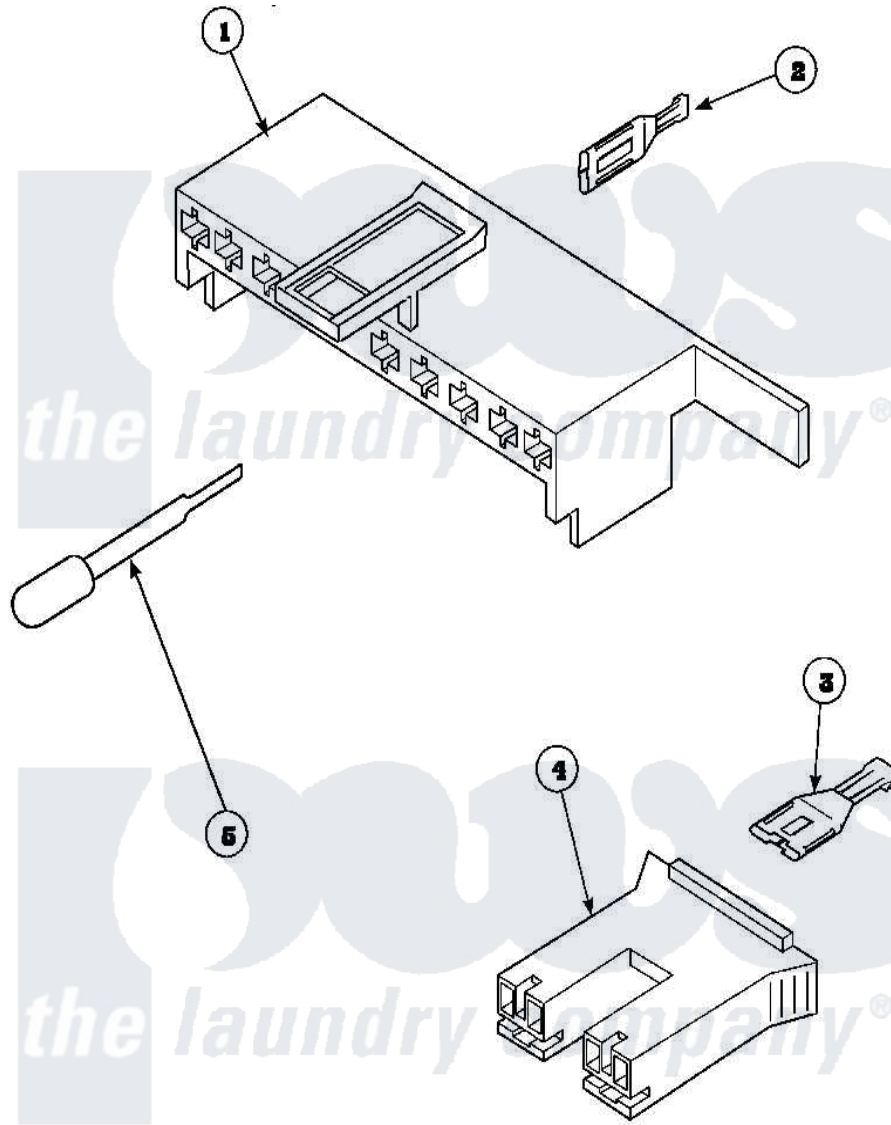

Amana AWM392W2 (BOM: PAWM392W2) 14 - MIXING VLV,MTR CONN BLOCKS,EXTRACTOR

W1246284

Amana Residential Amana AWM392W2 (BOM: PAWM392W2) Washer Parts Parts Diagram 14 - MIXING VLV,MTR CONN BLOCKS,EXTRACTOR
 Click on the part number to view part

Item	Original Part Number	Replaced By	Status	Part Description
1	34677			10 Circuit Plug
2	Y00188			Molex Terminal
3	Y00121		Not Available	SPADE TERMINAL(12 GAUGE) (1/4 INCH-(2) 18 GAUGE WIRES O
4	34676			Plug
"	34675		Not Available	PLUG
5	283P4			Terminal Extractor Tool
NI	34971		Not Available	ASSY,WIRING HARNESS-HOOD