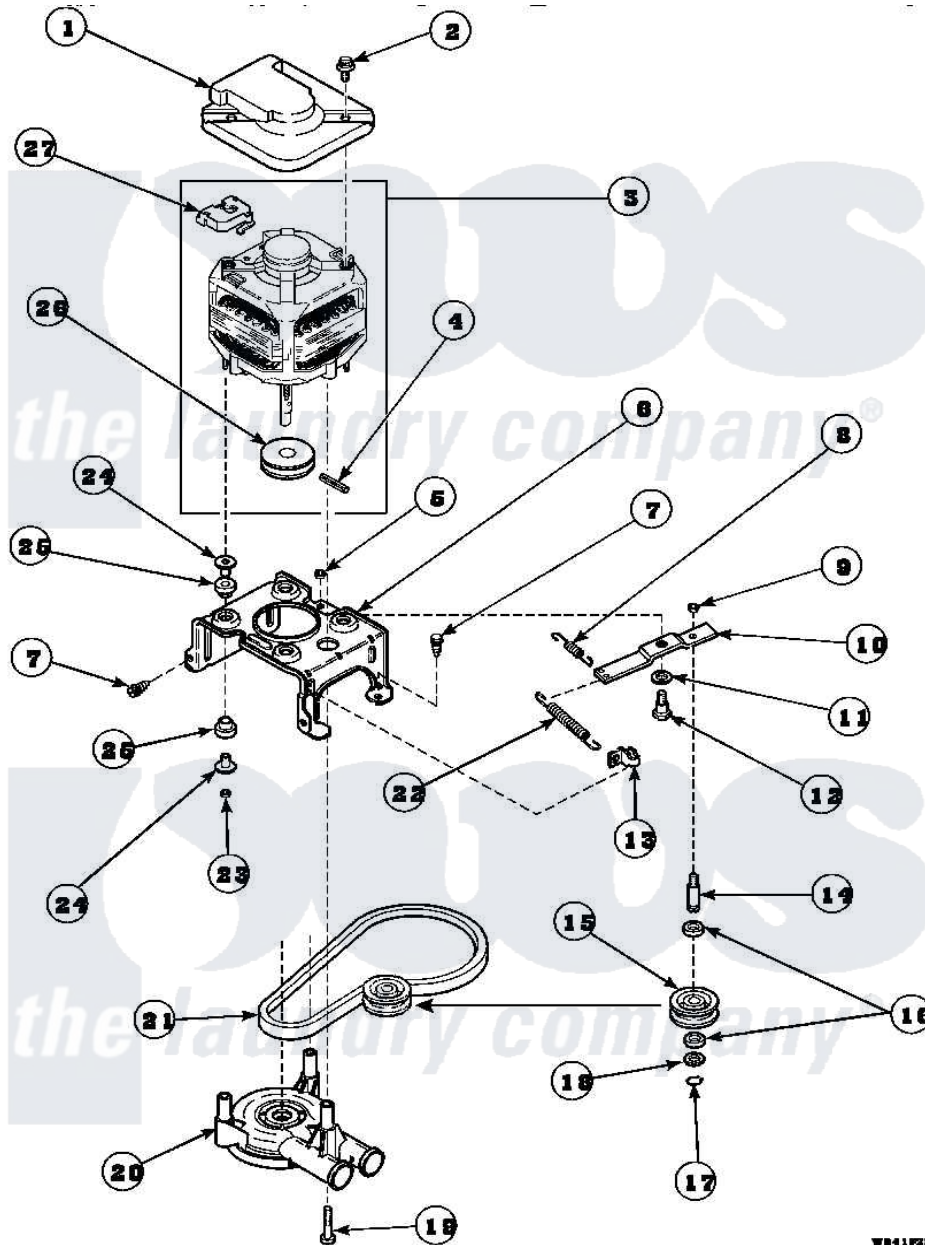

Amana AWM392W2 (BOM: PAWM392W2) 15 - MOTOR, MTG BRKT, BELT, PUMP & IDLER ASSY

WB11P20A

Amana Residential Amana AWM392W2 (BOM: PAWM392W2) Washer Parts Parts Diagram 15 - MOTOR, MTG BRKT, BELT, PUMP & IDLER ASSY
 Click on the part number to view part

Item	Original Part Number	Replaced By	Status	Part Description
1	34754	40112301		Shield, Motor
2	36639	4312464		Screw
3	34910P	27001215		Motor W/Pulley
4	23750			Pin, Roll
5	52566	27001225		Nut, Jam Mid Lock 1/4-20
6	34890		Not Available	BRACKET, MOTOR MOUNT
"	37415P			Kit, Motor Brkt
"	37415	37415P		Kit, Motor Brkt
7	Y31645	27001200		Screw
8	30620		Not Available	SPRING, IDLER LEVER HEL
9	28803	2221070		Clamp, Nylon
10	31054	40041002		Lever, Idler
"	37443	40041002		Lever, Idler
11	81392	40054701		Washer
12	27229	40038901		Screw, 1/4-20

13	28849		Clip, Spring
14	28802		Shaft, Idler
15	28800	Not Available	WHEEL, IDLER
16	Y29443		Washer, Felt
17	23748		Ring, Retaining
18	52549		Washer, 501 ID X3/4 Odx
19	Y34565	40063701	Screw, 10-16 x 1.75
20	36863P	27001233	Pump
21	28808		Belt, Agitate And Spin
22	37366		Spring, Idler
"	37606		Spring, Idler Lever
23	35423	3400029	Nut, Adapter Plate
24	34791		Post, Mount-Motor
25	34788		Mount, Motor
26	27171	Not Available	PULLEY, MOTOR
27	35632	Not Available	SWITCH, MOTOR