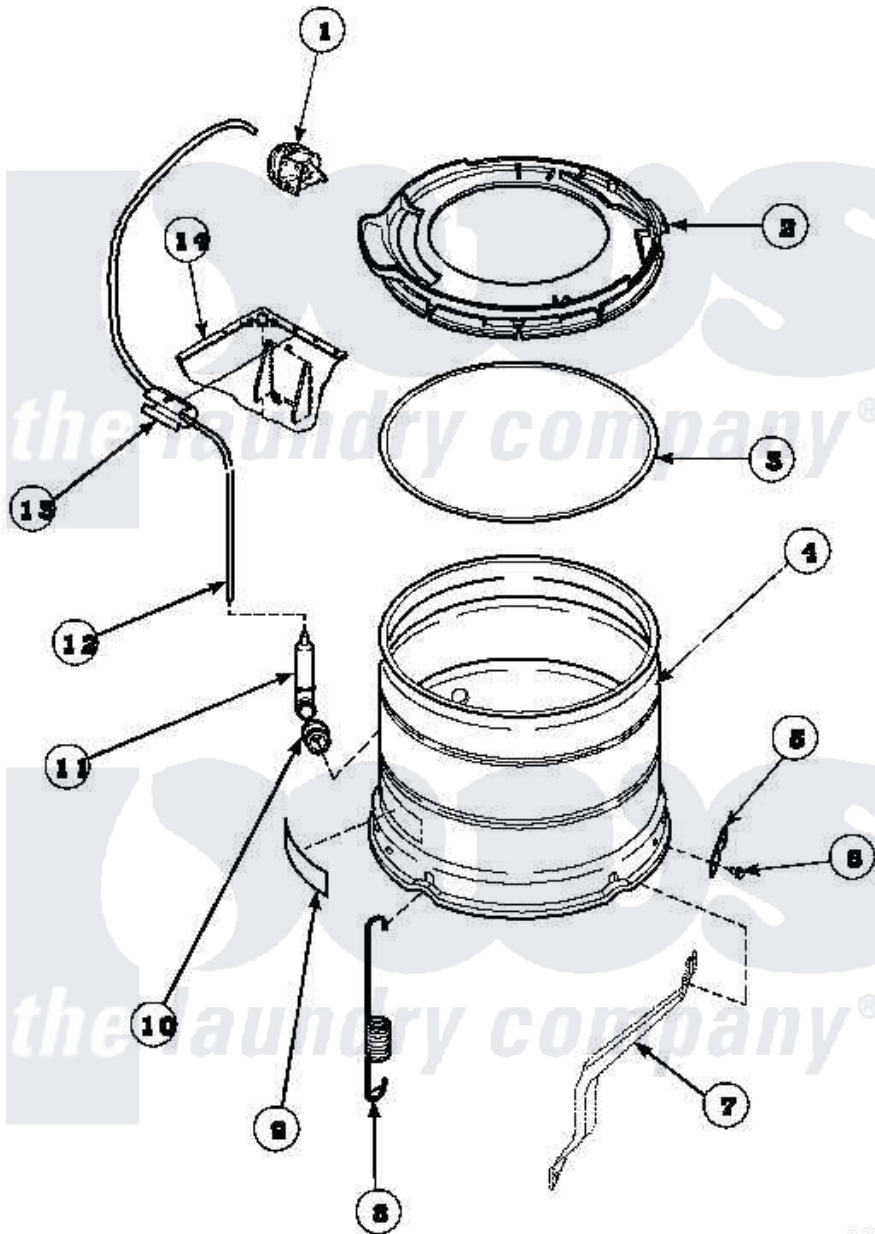

Amana AWM392W2 (BOM: PAWM392W2) 16 - OUTER TUB, COVER AND PRESSURE HOSE

Amana Residential Amana AWM392W2 (BOM: PAWM392W2) Washer Parts Parts Diagram 16 - OUTER TUB, COVER AND PRESSURE HOSE

Click on the part number to view part

Item	Original Part Number	Replaced By	Status	Part Description
1	36045	40055101		Switch, Pressure
2	36025P			Assembly, Tub Cover and Gasket
3	32857			Gasket, Tub Cover Small
4	34438P			Assembly, Outer Tub
5	27926			Plate, Leg .063
6	35369	40128701		Screw, 5/16-18 X .50
7	34471		Not Available	LEG,SUPPORT
8	35948			Spring, Leg-Large Tub
9	500049		Not Available	STICKER
10	29175	40037801		Grommet
11	30907	40008501		Assembly, Pressure Bulb
12	29213	39125		Tubing 31
13	36985		Not Available	CLIP, HOSE
14	34475P		Not Available	CABINET