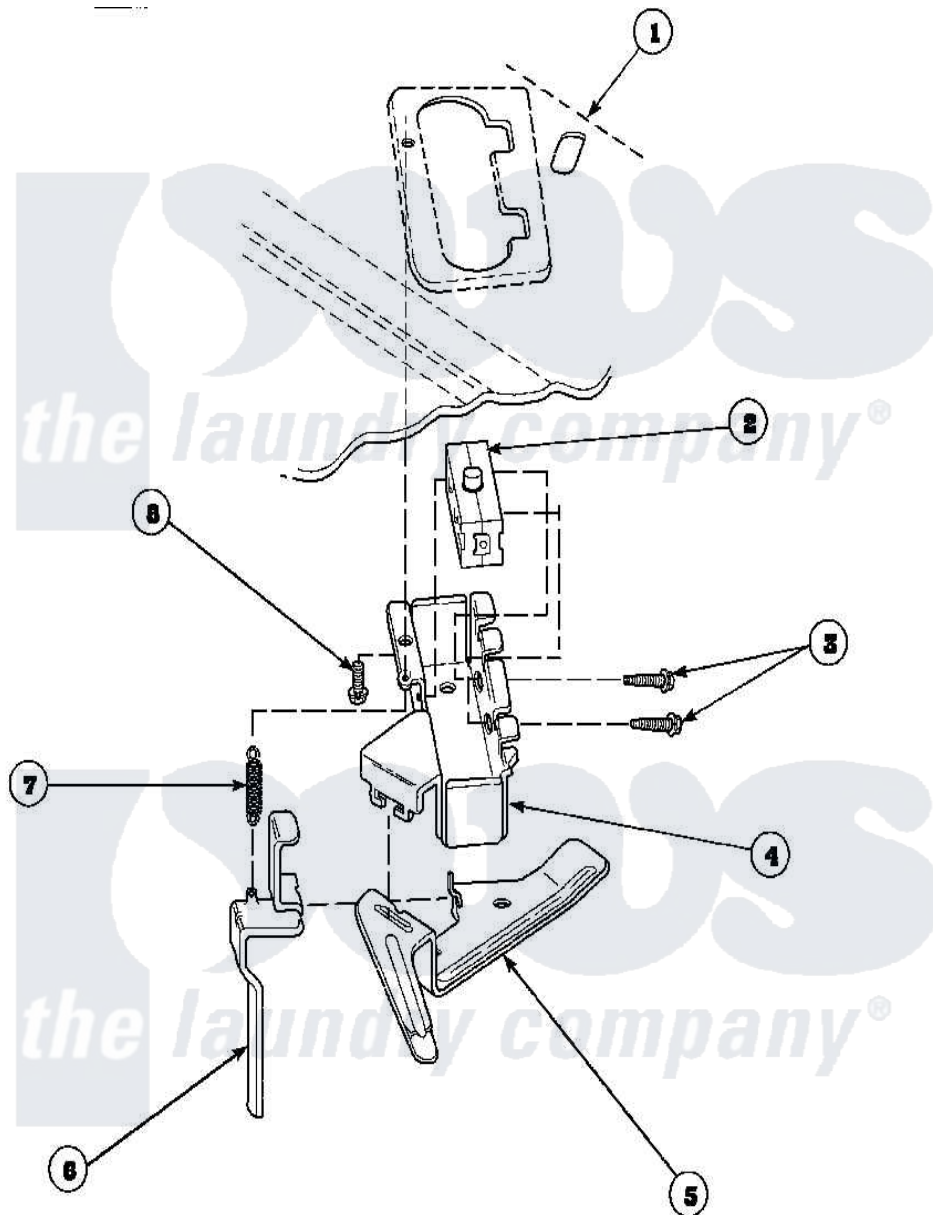

Amana AWM392W2 (BOM: PAWM392W2) 17 - OUT-OF-BALANCE SWITCH

W240920A

Amana Residential Amana AWM392W2 (BOM: PAWM392W2) Washer Parts Parts Diagram 17 - OUT-OF-BALANCE SWITCH

[Click on the part number to view part](#)

Item	Original Part Number	Replaced By	Status	Part Description
1	34902P		Not Available	TOP
2	33445	27001095		Switch, Lid
3	36510			Screw
4	36497P			Kit, Switch Holder
5	33441			Arm, Actuator
6	33442			Lever, Unbalanced Load
7	33443			Spring
8	23962	W10116760		Screw