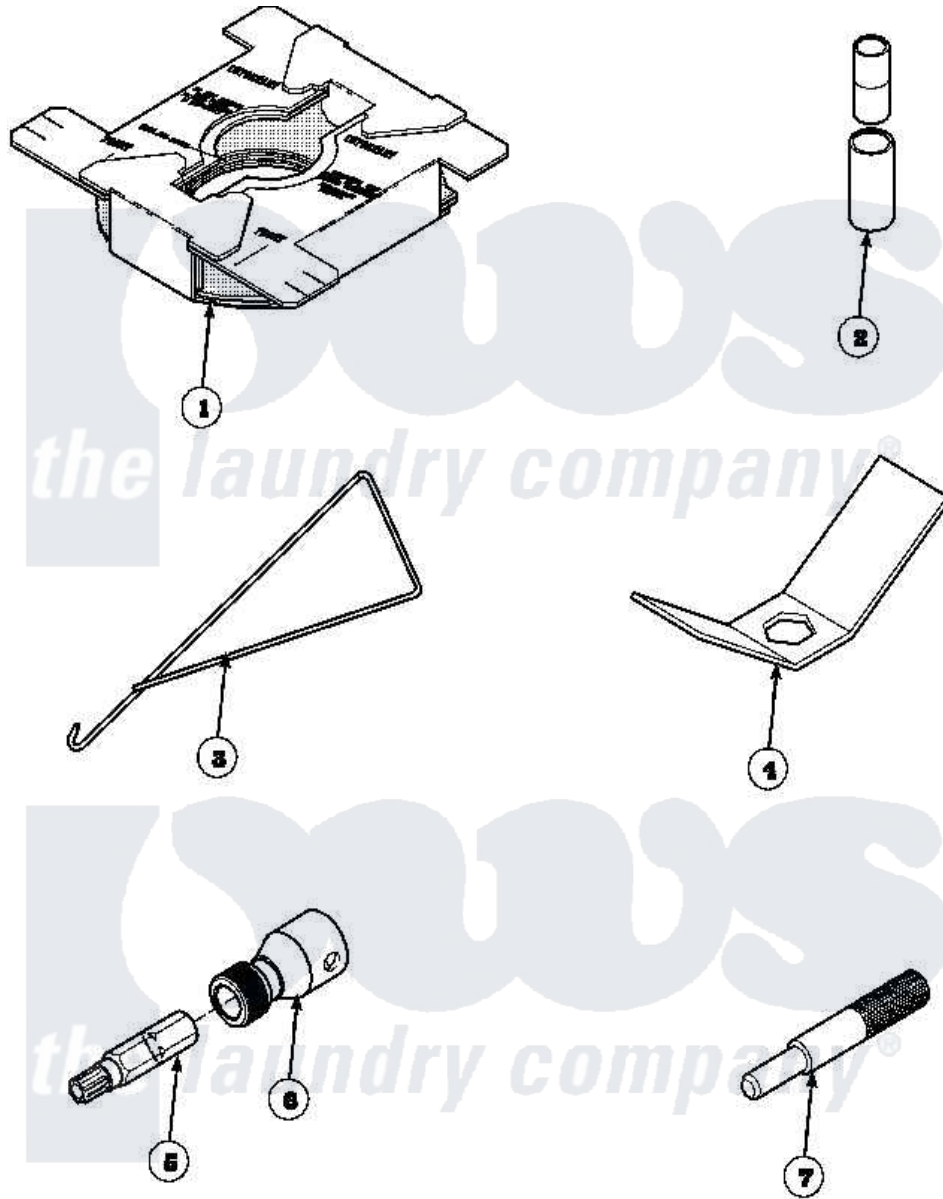

Amana AWM392W2 (BOM: PAWM392W2) 19 - SPECIAL TOOLS

Amana Residential Amana AWM392W2 (BOM: PAWM392W2) Washer Parts Parts Diagram 19 - SPECIAL TOOLS
 Click on the part number to view part

W1039288

Item	Original Part Number	Replaced By	Status	Part Description
1	36926		Not Available	BRACE, SHIPPING
2	242P4			Installer, Spring
3	289P4	321P4		Hook, Spring
4	237P4	306P4		Hex Wrench
5	282P4			T25 Tamper Resistant Bit
6	24161			Torx Bit Holder
7	305P4		Not Available	TOOL, TRANSMISSION PI
NI	555P3	725P3		Kit