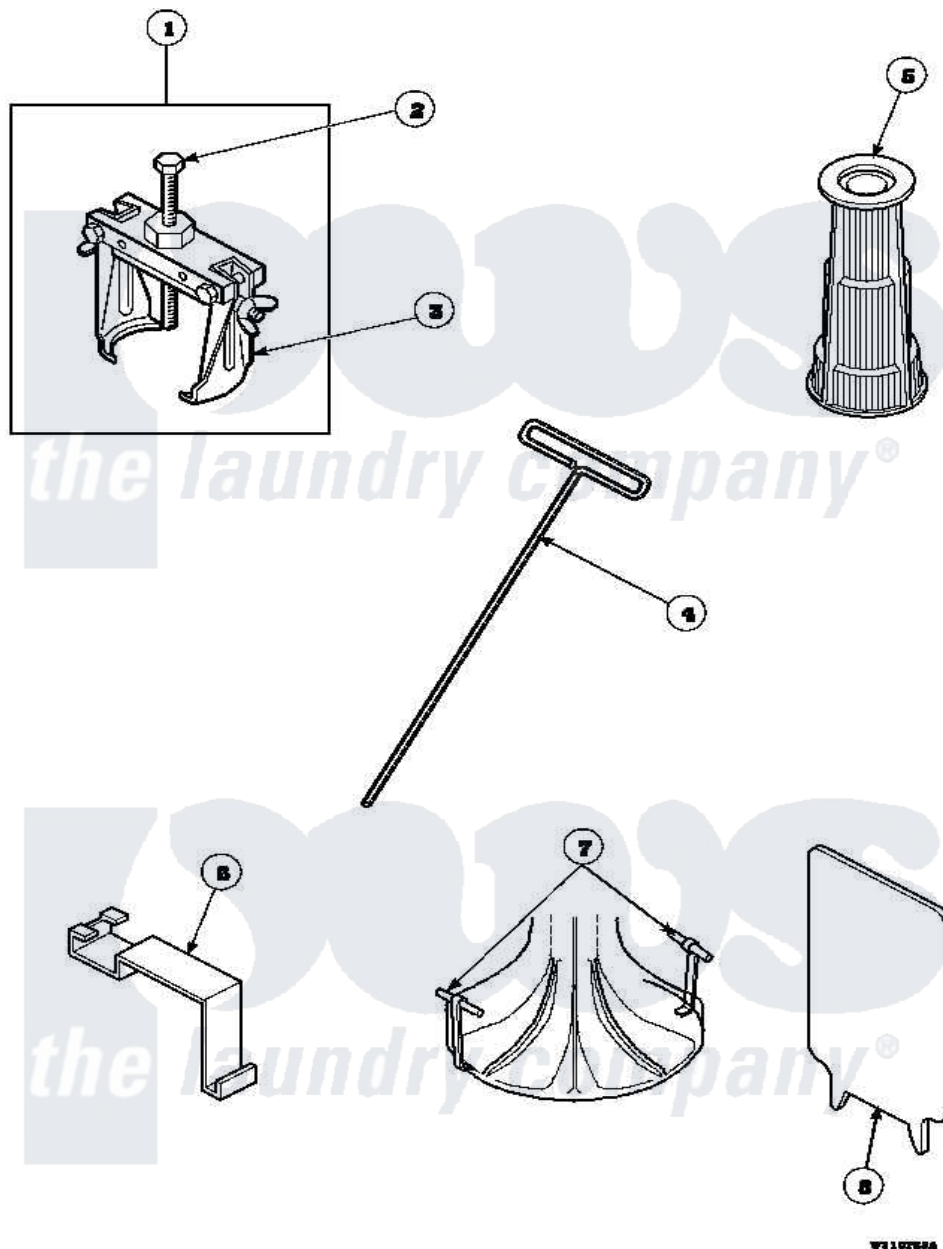

# Amana AWM392W2 (BOM: PAWM392W2) 20 - SPECIAL TOOLS

Amana Residential Amana AWM392W2 (BOM: PAWM392W2) Washer Parts Parts Diagram 20 - SPECIAL TOOLS

Click on the part number to view part

Item	Original Part Number	Replaced By	Status	Part Description
1	<a href="#">294P4</a>			Bell Tool
2	<a href="#">294P4B</a>			Drive Bell Bolt
3	<a href="#">294P4A</a>			Jaw, Drive Bell Tool
4	291P4		Not Available	WRENCH, T - ALLEN
5	<a href="#">293P4</a>			Seal Tool
6	<a href="#">273P4</a>			Tub Cover Gasket Tool
7	<a href="#">254P4P</a>			Agitator Hooks
8	<a href="#">272P4</a>			Tool, Lid Switch Instal
NI	555P3	<a href="#">725P3</a>		Kit