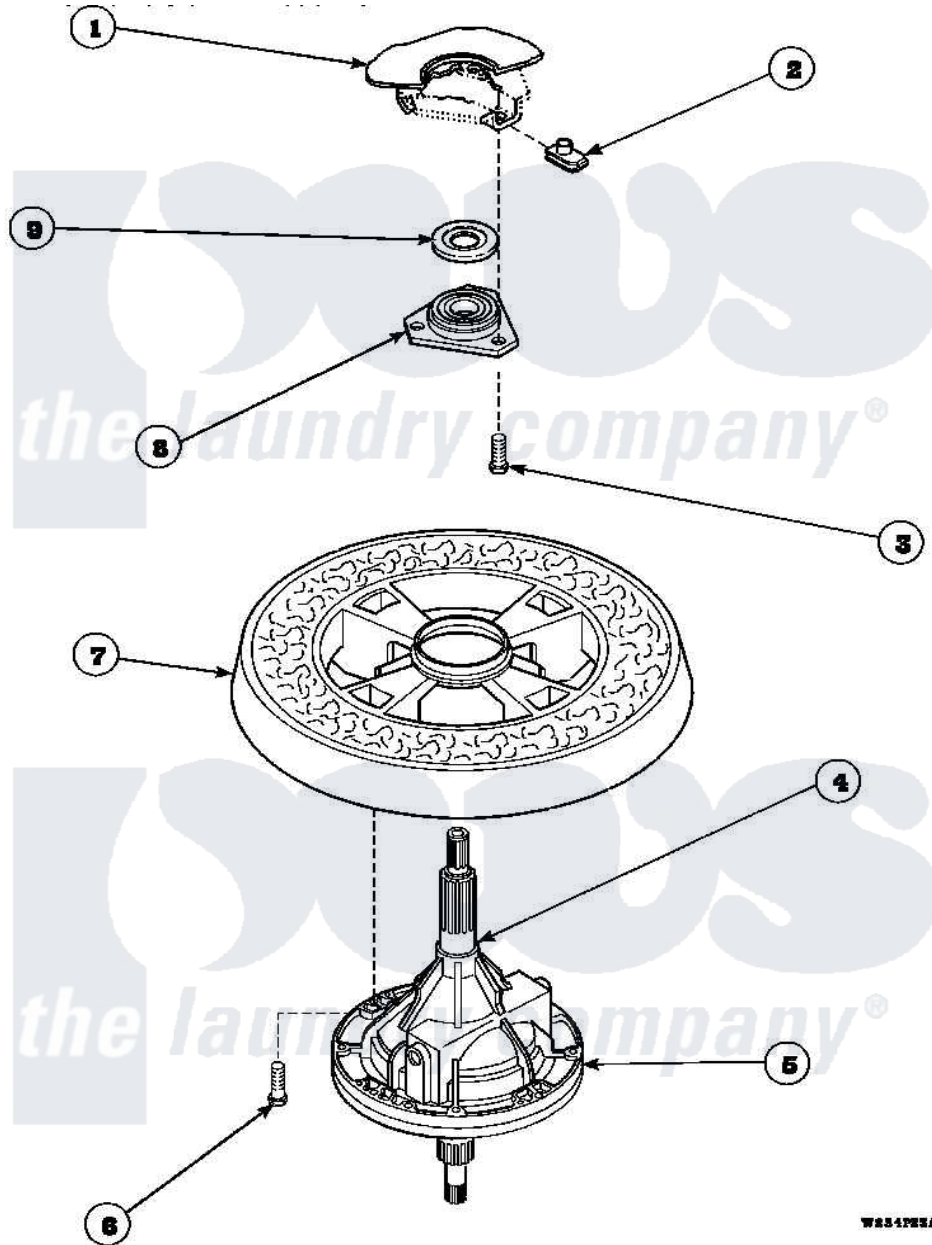

Amana AWM392W2 (BOM: PAWM392W2) 22 - TRANSMISSION ASSY AND BALANCING RING

Amana Residential Amana AWM392W2 (BOM: PAWM392W2) Washer Parts Parts Diagram 22 - TRANSMISSION ASSY AND BALANCING RING
 Click on the part number to view part

Item	Original Part Number	Replaced By	Status	Part Description
1	34438P			Assembly, Outer Tub
2	27222			Nut, Retainer 5/16-18
3	36991	3400500		Bolt, 3405245 5/16-18 X 3/4
4	27604P			Never-Seeze 1 Oz Tube
5	34526P			Assembly, Transmission
6	37047		Not Available	SCREW, CAP
7	34731		Not Available	ASSY,BALANCE RING-COMPL
8	27182	40004201P		Main Bearing Assembly
9	27187			Flinger