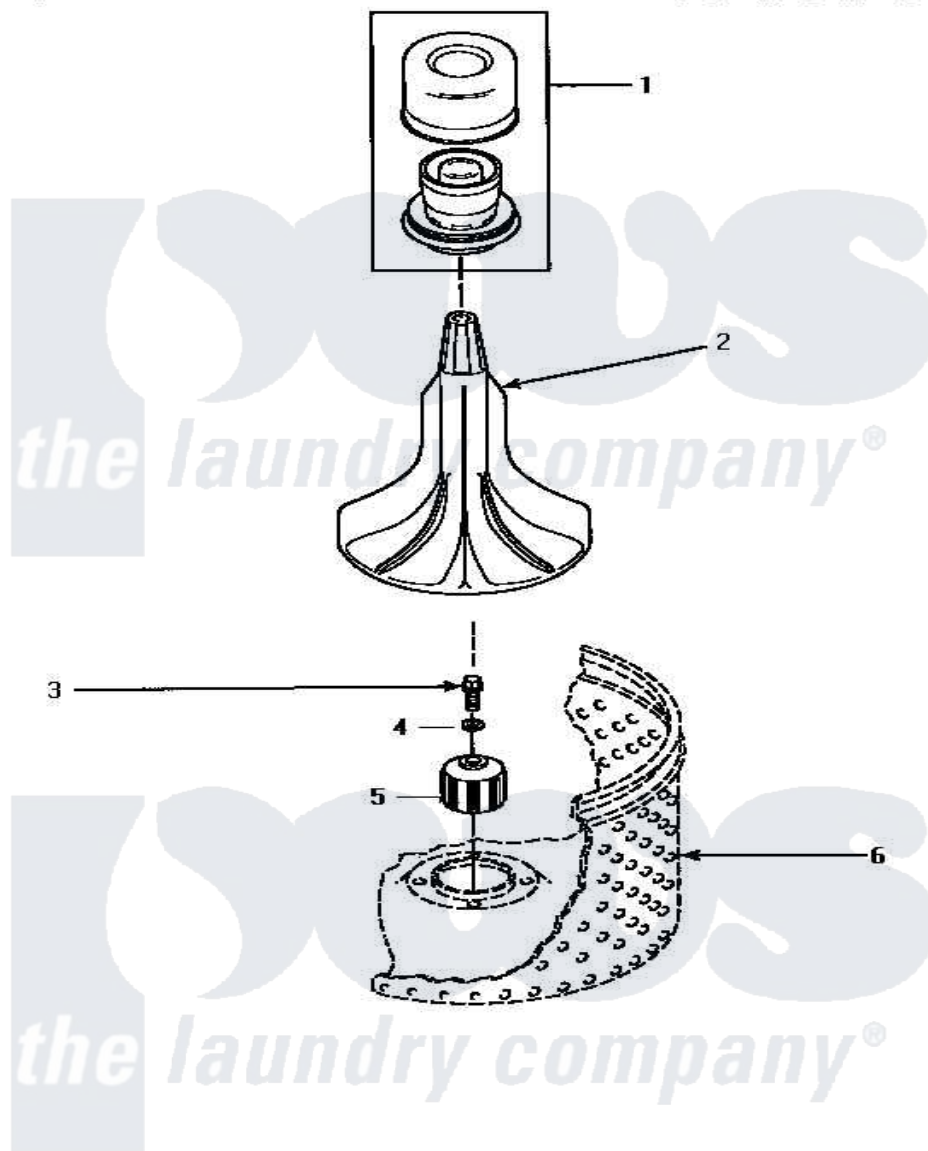

# Amana AWM393L 02 - AGITATOR & DRIVE BELL

## AGITATOR AND DRIVE BELL

Amana [Residential Amana AWM393L Washer Parts](#) Parts Diagram 02 - AGITATOR & DRIVE BELL  
 Click on the part number to view part

Item	Original Part Number	Replaced By	Status	Part Description
2	33514	<a href="#">40000501W</a>		Agitator, Flex Vane
3	34288	<a href="#">40065102</a>		Screw, Shoulder 1/4
4	<a href="#">36472</a>			O-Ring
5	34504P	<a href="#">R9900189</a>		Kit, Drive Bell And Seal
6	Y00000000		Not Available	SEE NOTE WASHTUB