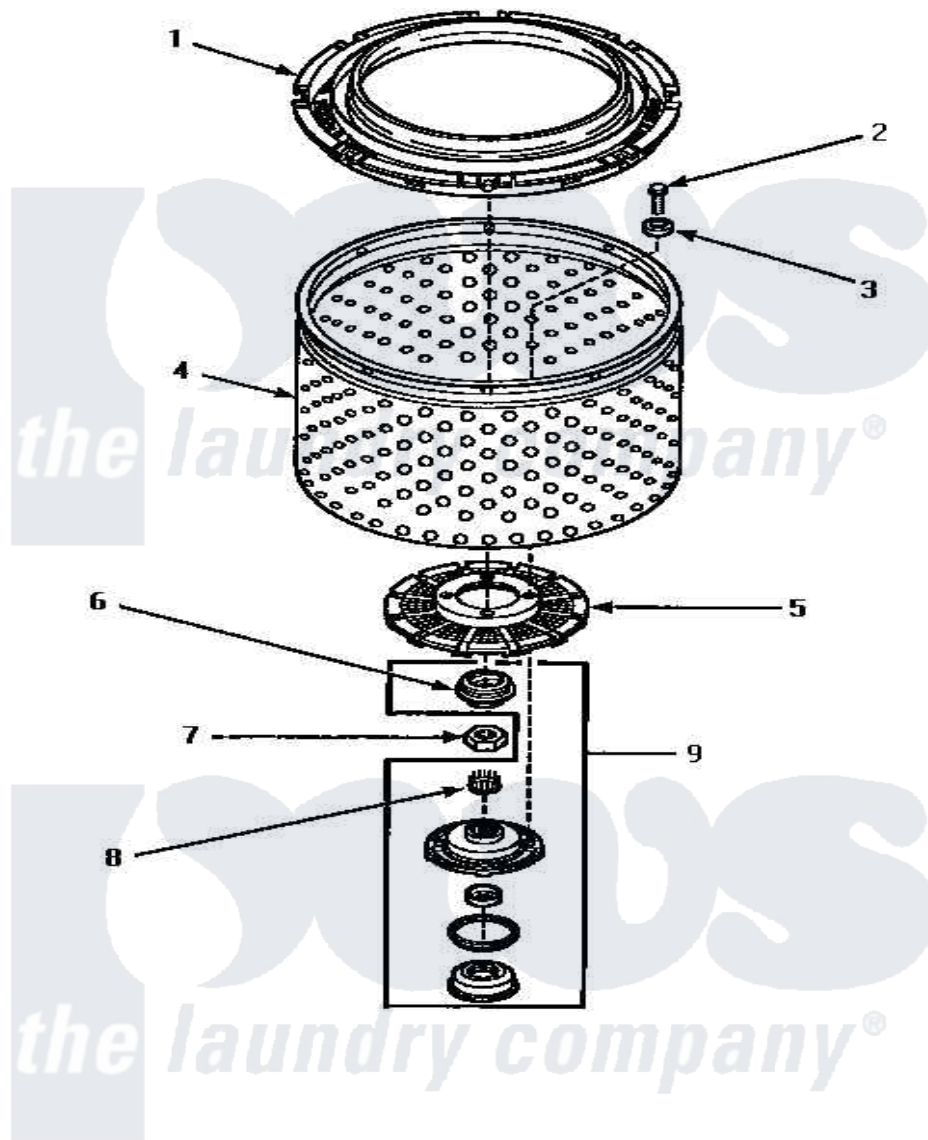

Amana AWM393L 05 - CLOTHES GUARD/WASHTUB/LINT FILTER & HUB

CLOTHES GUARD, WASHTUB, LINT FILTER AND HUB

Amana [Residential Amana AWM393L Washer Parts](#) Parts Diagram 05 - CLOTHES GUARD/WASHTUB/LINT FILTER & HUB

[Click on the part number to view part](#)

Item	Original Part Number	Replaced By	Status	Part Description
1	35035			Guard, Clothes
2	27202	W10116787		Screw
3	28094			Gasket
4	33501P	R9900144		Kit- Wash
5	32998	39371		Filter Lin
6	34184	R9900189		Kit, Drive Bell And Seal
7	Y29220	40016301		Nut, Lock
8	29728	40008301		Insert, Spline
9	495P3	R9900552		Hub And Seal