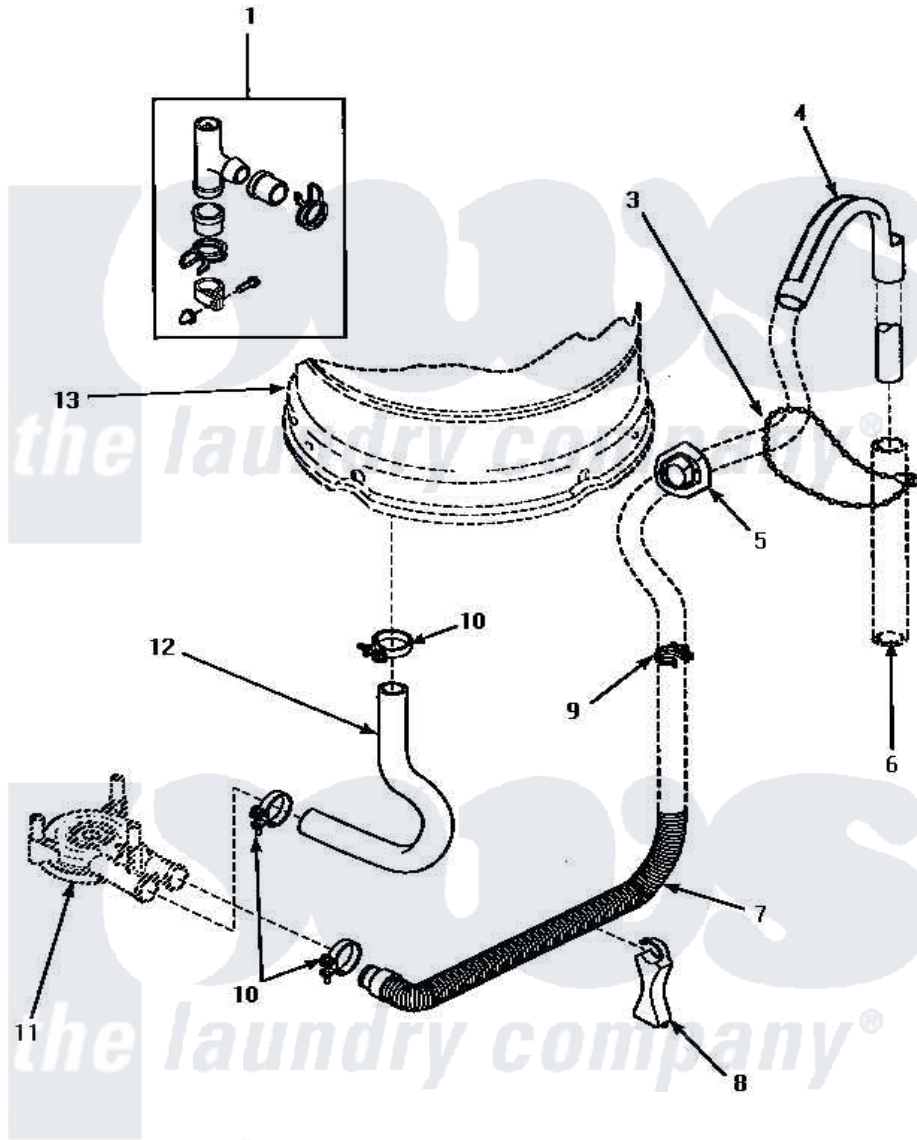

# Amana AWM393L 06 - DRAIN HOSE & SIPHON BREAK

## DRAIN HOSE AND SIPHON BREAK

Amana [Residential Amana AWM393L Washer Parts](#) Parts Diagram 06 - DRAIN HOSE & SIPHON BREAK

[Click on the part number to view part](#)

Item	Original Part Number	Replaced By	Status	Part Description
1	562P3	<a href="#">76660</a>		Break-Sphn
3	33489	<a href="#">8539404</a>		Tie-Wire
4	33615	<a href="#">22003814</a>		Retainer, Drain Hose
5	<a href="#">32219</a>			Relief, Strain
6	Y00000000		Not Available	SEE NOTE STANDPIPE
7	34502	<a href="#">40053901</a>		Hose, Drain
8	<a href="#">35487</a>			Support, Hose
9	<a href="#">36014</a>			Clip, Retainer-Hose
10	35384	<a href="#">285655</a>		Clamp, Hose
11	Y00000000		Not Available	SEE NOTE PUMP ASSEMBLY
12	<a href="#">35753</a>			Hose, Tub To Pump-Ddp
13	Y00000000		Not Available	SEE NOTE OUTER TUB
NI	406P3	<a href="#">451P3</a>		Kit Drain Extension