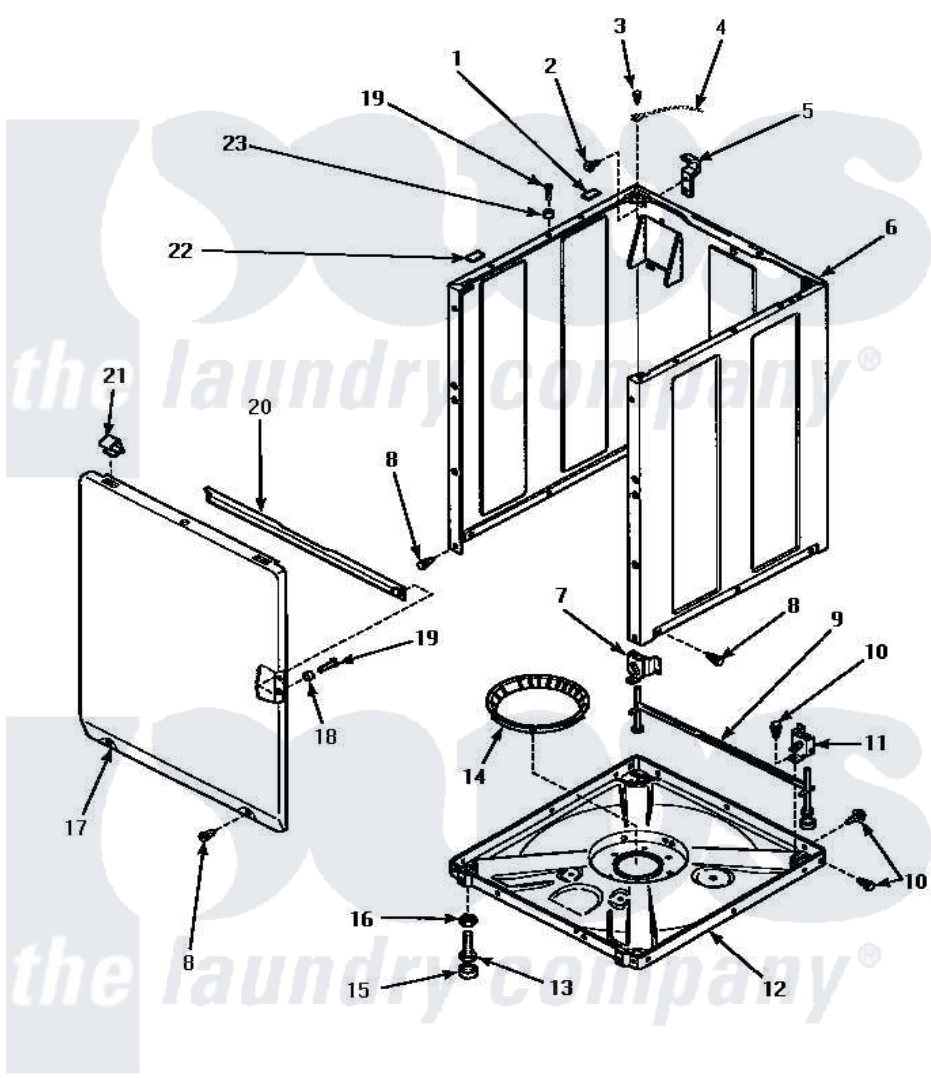

# Amana AWM393L 07 - FRONT PANEL, BASE & CABINET ASSY

ADD SUFFIX LETTER TO PART NUMBER TO DESIGNATE COLOR.  
 H Harvest Gold L Almond W White

## FRONT PANEL, BASE AND CABINET ASSEMBLY

Amana [Residential Amana AWM393L Washer Parts](#) Parts Diagram 07 - FRONT PANEL, BASE & CABINET ASSY

[Click on the part number to view part](#)

Item	Original Part Number	Replaced By	Status	Part Description
1	<a href="#">36226</a>			Pad, Bumper .25
2	34499		Not Available	SCREW, No.10B X 1/4 TAP IN HX
3	56392		Not Available	SCREW,8-18 X 3/8 TAPPI
4	Y00000000		Not Available	SEE NOTE GROUND WIRE, GREEN
5	<a href="#">Y27103</a>			Hinge, Hold-Down Lug
6	34475WP	<a href="#">38612WP</a>		Kit-Service
"	34475LP	<a href="#">38612LP</a>		Kit Service Cabinet
"	34475HP		Not Available	KIT,SERVICE CABINET
7	<a href="#">36037</a>			Bracket, Sll-Left
8	27196	<a href="#">27001200</a>		Screw
9	<a href="#">34443</a>			Assembly, Leg And Stabilier
10	35148		Not Available	SCREW,1/4-14 X 3/8 HX HD
11	36036		Not Available	BRACKET,SLL-RIGHT
12	<a href="#">34434P</a>			Assembly Nut/Leg Base
13	Y34319	<a href="#">22003428</a>		Leg, Adjustable

14	36108		Not Available	SNUBBER PAD & ISOLATOR
15	34318	<a href="#">40016001</a>		Foot, Rubber
16	Y21899	<a href="#">40038101</a>		Nut, Leg
17	34656HP		Not Available	ASSY,FRONT PANEL
"	<a href="#">34656WP</a>			Assembly, Front Panel
"	<a href="#">34656LP</a>			Assembly, Front Panel
18	<a href="#">28102</a>			Locator, Panel
19	32671	<a href="#">Y014874</a>		Screw, Idler Arm And Sleeve
20	Y35097		Not Available	BRACE, FRT PNL
21	<a href="#">35865</a>			Clip, Hold-Down Front Panel
22	<a href="#">Y56128</a>			Pad, Bumper
23	56079	<a href="#">505187</a>		Locator, Panel